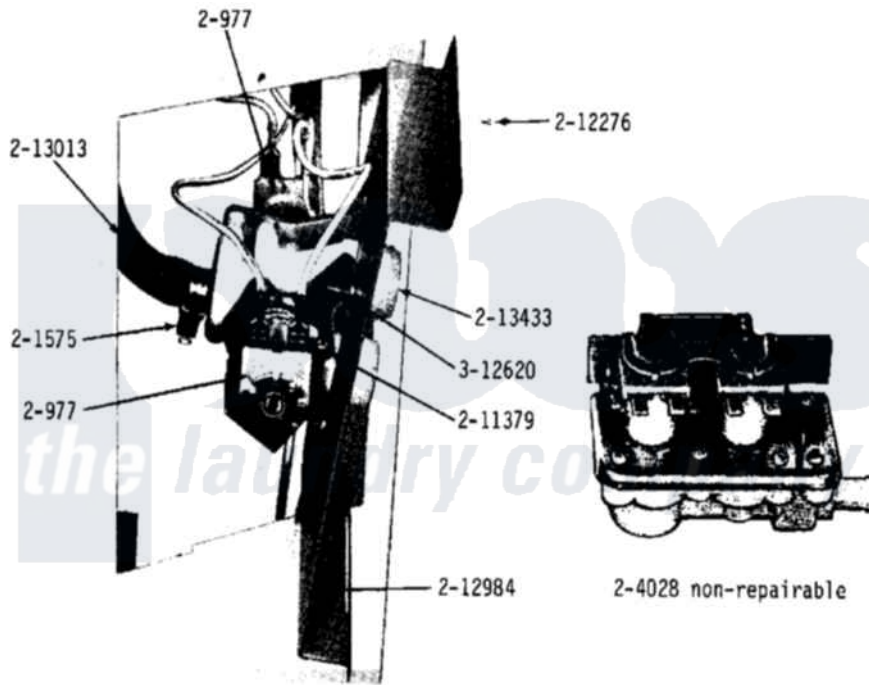

# Maytag A17CT 09 - WATER VALVE

Maytag Residential Maytag A17CT Washer Parts Parts Diagram 09 - WATER VALVE  
 Click on the part number to view part

Item	Original Part Number	Replaced By	Status	Part Description
001	200975		Not Available	DIAPHRAGM
002	<a href="#">200977</a>			Solenoid For Water Valve
003	<a href="#">201575</a>			Clamp, Hose
004	204028	<a href="#">205613</a>		Water Valve
005	<a href="#">211351</a>			Spring For Plunger
006	NLA		Not Available	PLUNGER
007	211363		Not Available	SOLENOID GUIDE
008	NLA		Not Available	SCREW (No.8-18 X 5/8 INCH)
009	NLA		Not Available	BRACKET FOR VALVE
010	212276	<a href="#">W10116760</a>		Screw
011	NLA		Not Available	VALVE MOUNTING PLATE
012	<a href="#">213013</a>			Hose, Injector
013	NLA		Not Available	VALVE BODY
014	NLA		Not Available	DAM FOR VALVE BODY
015	NLA		Not Available	LARGE BRACKET FOR VALVE
016	213433	<a href="#">96160</a>		Screen

017	NLA		Not Available	FLOW WASHER
018	214337	<a href="#">96160</a>		Screen
019	<a href="#">312620</a>			Screw, Sems