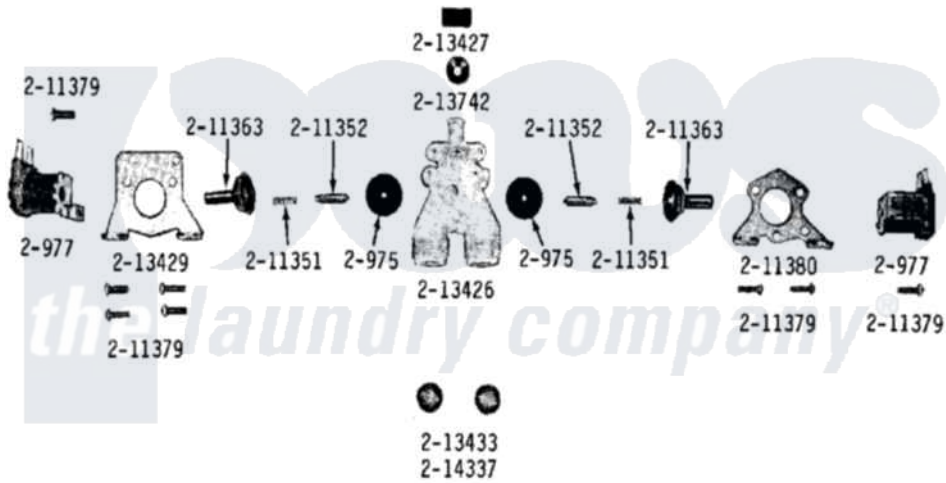

# Maytag A17CT 09 - WATER VALVE

Maytag Residential Maytag A17CT Washer Parts Parts Diagram 09 - WATER VALVE  
 Click on the part number to view part

Item	Original Part Number	Replaced By	Status	Part Description
001	200975		Not Available	DIAPHRAGM
002	<a href="#">200977</a>			Solenoid For Water Valve
003	<a href="#">201575</a>			Clamp, Hose
004	204028	<a href="#">205613</a>		Water Valve
005	<a href="#">211351</a>			Spring For Plunger
006	NLA		Not Available	PLUNGER
007	211363		Not Available	SOLENOID GUIDE
008	NLA		Not Available	SCREW (No.8-18 X 5/8 INCH)
009	NLA		Not Available	BRACKET FOR VALVE
010	212276	<a href="#">W10116760</a>		Screw
011	NLA		Not Available	VALVE MOUNTING PLATE
012	<a href="#">213013</a>			Hose, Injector
013	NLA		Not Available	VALVE BODY
014	NLA		Not Available	DAM FOR VALVE BODY
015	NLA		Not Available	LARGE BRACKET FOR VALVE
016	213433	<a href="#">96160</a>		Screen

017	NLA		Not Available	FLOW WASHER
018	214337	<a href="#">96160</a>		Screen
019	<a href="#">312620</a>			Screw, Sems