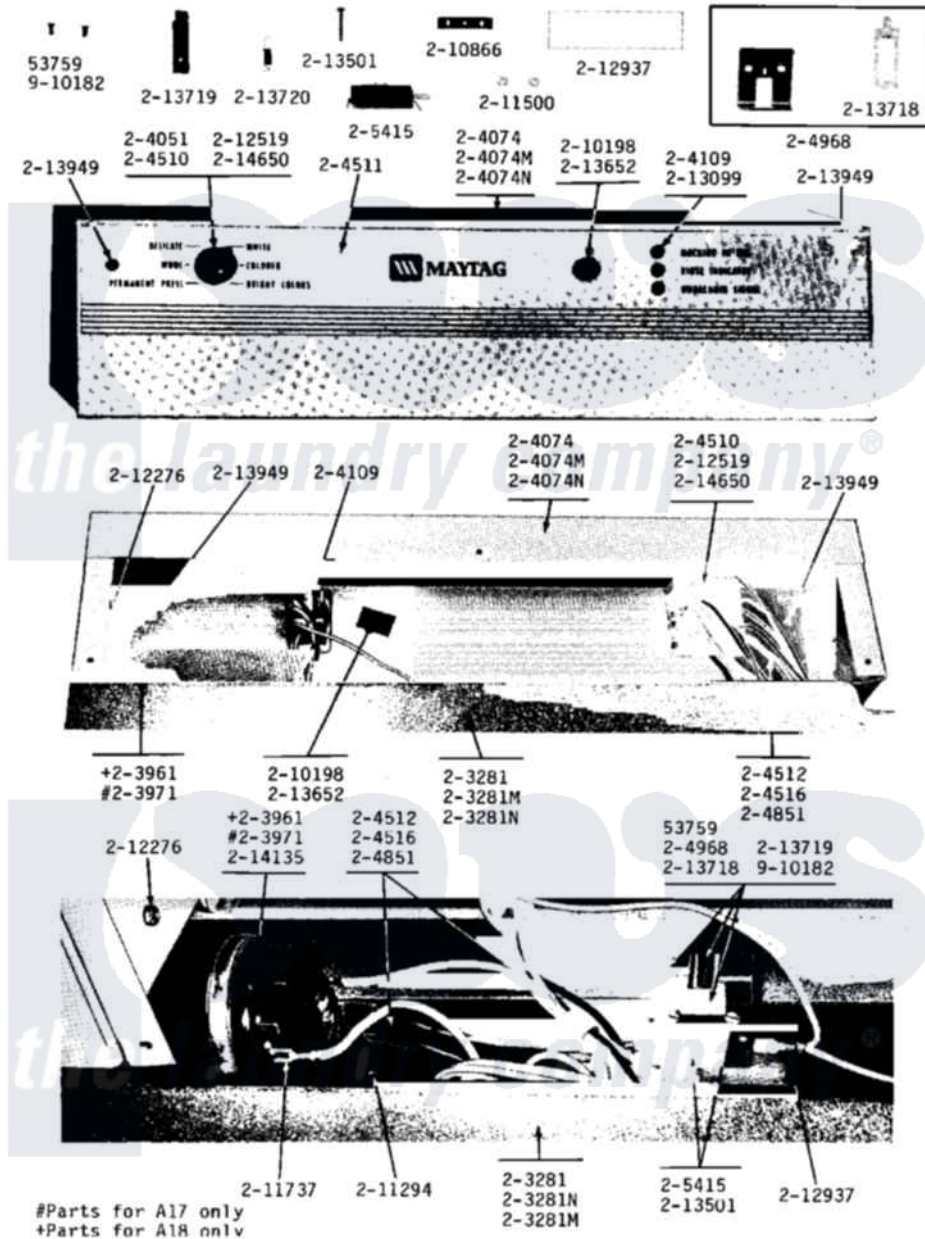

Maytag A17CT 11 - CONTROL PANELS

Maytag [Residential Maytag A17CT Washer Parts](#) Parts Diagram 11 - CONTROL PANELS
 Click on the part number to view part

Item	Original Part Number	Replaced By	Status	Part Description
001	NLA		Not Available	SCREW (No.6-32 X 3/8)
002	NLA		Not Available	TOP COVER-WHITE
003	203971	203970		Switch, Water Level
004	204051	22204051		Knob
005	NLA		Not Available	CONTROL COVER-WHITE
006	204109			Light, Signal
007	204510			Fabric Control Switch
008	NLA		Not Available	CONTROL PANEL WITH LENS
009	NLA		Not Available	MAIN WIRE HARNESS
010	NLA		Not Available	MAIN WIRE HARNESS
011	NLA		Not Available	MAIN WIRE HARNESS
012	204968			Plunger And Bracket Assembly--W
013	205415	279347		Switch-Lid
014	210198			Fastener
015	210866			Nut, Twin Speed

016	211294	90767	Screw, 8A X 3/8 HeX Washer Head Tapping
017	211500		Washer, Bracket To Top Cover
018	211737	248562	Terminal
019	212276	W10116760	Screw
020	212519	488234	Screw 8-32 X 1/4
021	212937	Not Available	BARRIER, MOISTURE
022	213042	Not Available	PANEL, BACK
023	213099		Lens For Control Panel
024	213501		Screw, No.6-20 X 1-1/8 Inch
025	NLA	Not Available	LID BUMPER
026	213718		Plunger, Lid Switch
027	213719	Not Available	LEVER, UNBALANCE
028	213720		Spring, Lid Switch
029	213949		Screw, No.8-18 X 5/16 Inch
030	214135	Not Available	CLIP, FASTENER
031	214650		Screw For 2-4051 Knob
032	Y310632	1163839	Screw
033	910182	25-7809	Screw, No.6-20 1/2 Flthd Torx