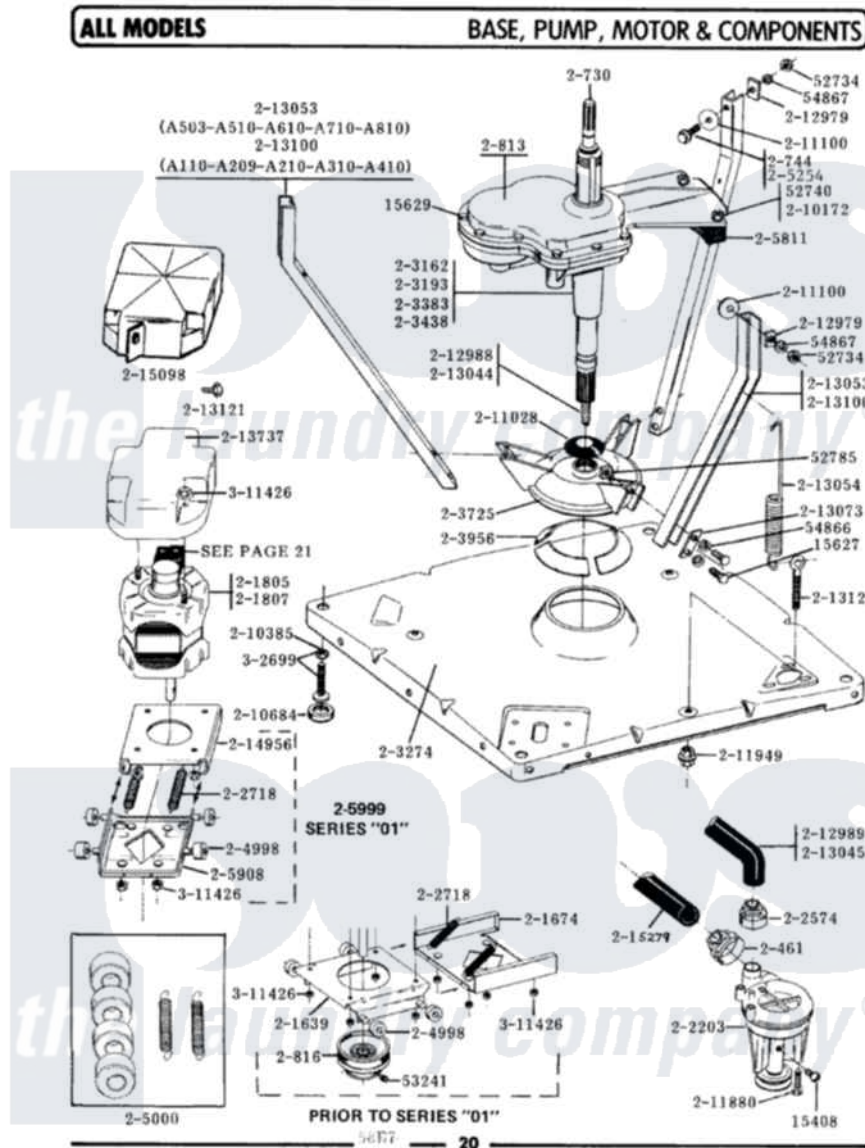

Maytag A180 02 - BASE, PUMP, MOTOR & COMPONENTS

Maytag Residential Maytag A180 Washer Parts Parts Diagram 02 - BASE, PUMP, MOTOR & COMPONENTS
 Click on the part number to view part

Item	Original Part Number	Replaced By	Status	Part Description
1	Y015408	22003235		Screw, Bearing Insert
2	Y015627			Screw- Hex
3	Y015629			Bolt, Grinding Chamber
4	Y052734			Nut, Carrage Bolts And Bracket
5	Y052740	62739		Nut, Lock
6	Y052785			Nut, Brace To Damper
7	Y053241			Set Screw, Motor Pulley
8	Y054866	486009		Lockwasher
9	Y054867			Washer, Lock
10	200461	285655		Clamp, Hose
11	200730	22002124		Shaft- Agi
12	200744	W10175939		Bolt
NI	200750		Not Available	GEAR CASE COVER
14	200813		Not Available	GEAR CASE COVER ASSEMBLY
15	200816	6-2008160		Pulley- MO