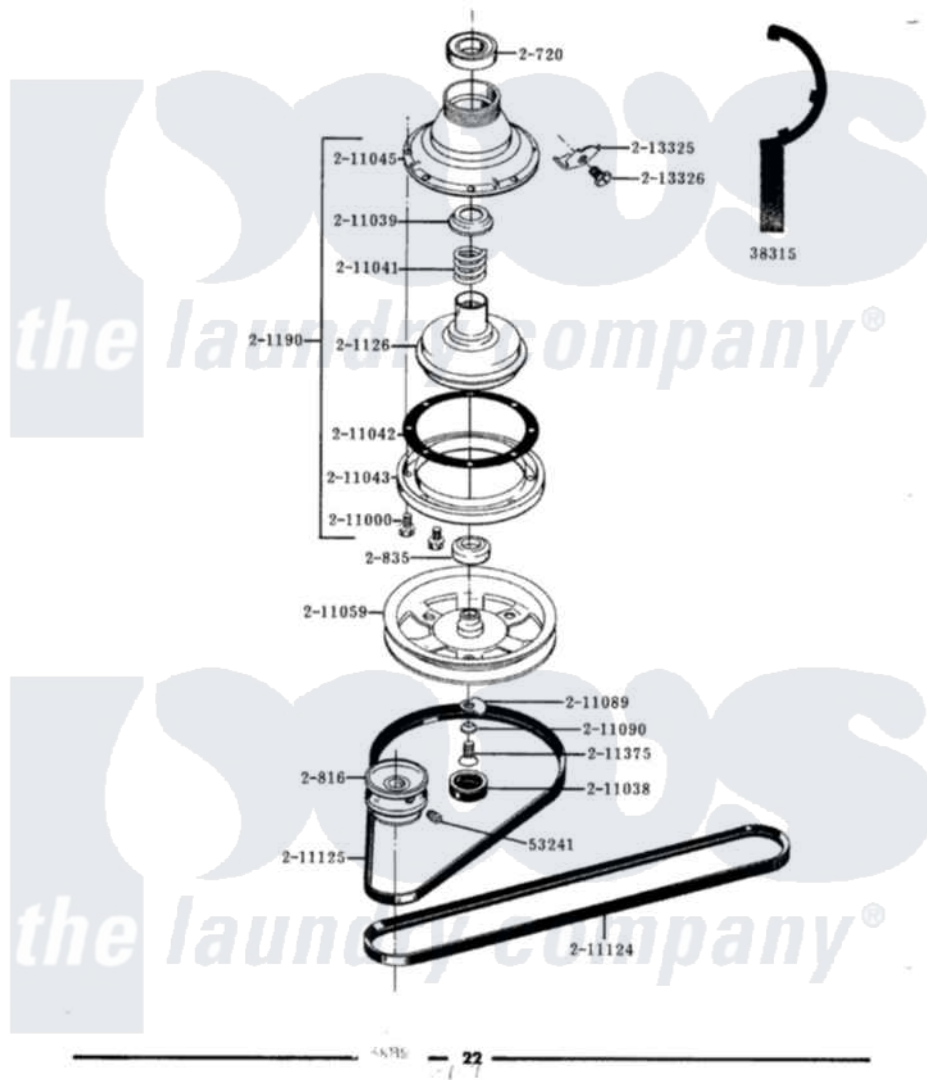

ALL MODELS **CLUTCH, BRAKE & BELTS**

Maytag Residential Maytag A180 Washer Parts Parts Diagram 04 - CLUTCH, BRAKE & BELTS
 Click on the part number to view part

Item	Original Part Number	Replaced By	Status	Part Description
1	Y038315	038315		Tool
2	Y053241			Set Screw, Motor Pulley
3	Y200720	22003441		Bearing, Rear
4	200816	6-2008160		Pulley- MO
5	200835			Bearing, Brake Rotor
6	201126	6-2011900		Brake Asse
7	201190	6-2011900		Brake Asse
8	211000			SCREW, BRAKE DRUM (HEX HEAD)
9	211038		Not Available	CAP, OIL RETAINER
10	211039	6-2011900		Brake Asse
11	211041	6-2011900		Brake Asse
12	211042	6-2011900		Brake Asse
13	211043	6-2011900		Brake Asse
14	211045	6-2011900		Brake Asse
15	211059	6-2301530		Pulley
16	211089			Lug, Stop Pulley

17	211090	22003555	Washer, Stop Lug
18	211124		Part Not Used
19	211125		V Belt, Drive Pulley
20	211375	681582	Screw
21	213325		Clip, Retaining
22	213326		Bolt, Sems Retaining Clip