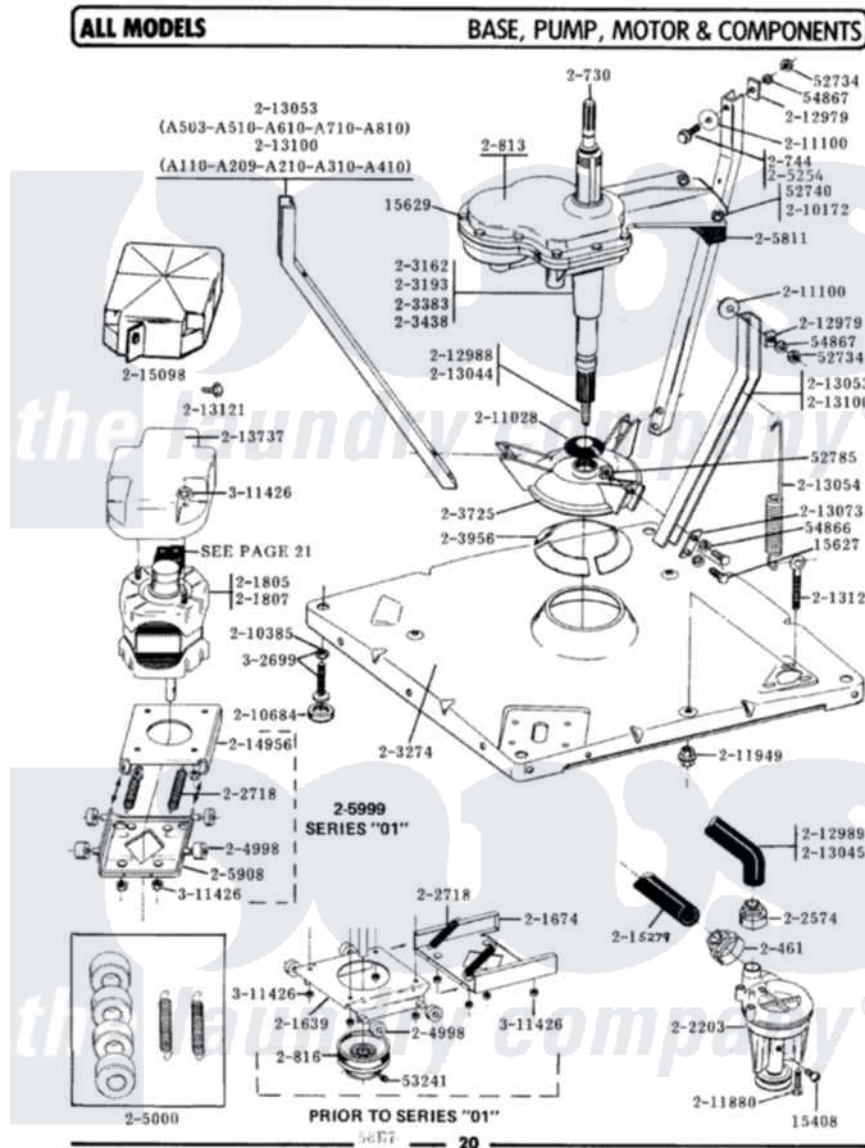

Maytag A181 02 - BASE, PUMP, MOTOR & COMPONENTS

Maytag Residential Maytag A181 Washer Parts Parts Diagram 02 - BASE, PUMP, MOTOR & COMPONENTS
 Click on the part number to view part

Item	Original Part Number	Replaced By	Status	Part Description
1	Y015408	22003235		Screw, Bearing Insert
2	Y015627			Screw- Hex
3	Y015629			Bolt, Grinding Chamber
4	Y052734			Nut, Carrage Bolts And Bracket
5	Y052740	62739		Nut, Lock
6	Y052785			Nut, Brace To Damper
7	Y053241			Set Screw, Motor Pulley
8	Y054866	486009		Lockwasher
9	Y054867			Washer, Lock
10	200461	285655		Clamp, Hose
11	200730	22002124		Shaft- Agi
12	200744	W10175939		Bolt
NI	200750		Not Available	GEAR CASE COVER
14	200813		Not Available	GEAR CASE COVER ASSEMBLY
15	200816	6-2008160		Pulley- MO