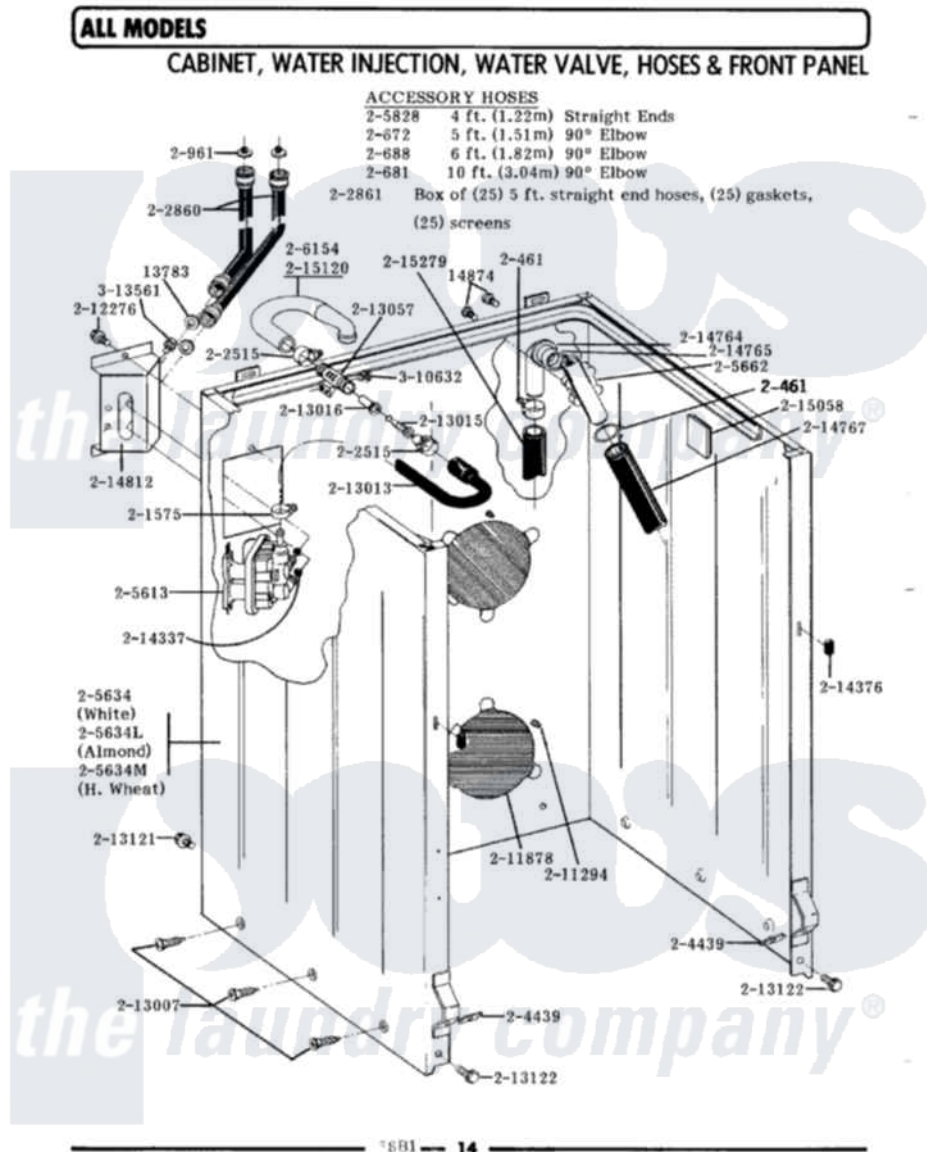

# Maytag A181 03 - CBNT,WATER INJ & VALVE,HOSES & FRT PANEL

Maytag Residential Maytag A181 Washer Parts Diagram 03 - CBNT,WATER INJ & VALVE,HOSES & FRT PANEL

Click on the part number to view part

Item	Original Part Number	Replaced By	Status	Part Description
1	<a href="#">Y013783</a>			Washer, Inlet Hose
2	<a href="#">Y014874</a>			Screw, Idler Arm And Sleeve
3	200461	<a href="#">285655</a>		Clamp, Hose
4	200672	<a href="#">76314</a>		Hose, Inlet 6 Ft. Hose With Elbow
5	200681	<a href="#">21001467</a>		Hose- 10'
6	200688	<a href="#">76314</a>		Hose, Inlet 6 Ft. Hose With Elbow
NI	<a href="#">Y200832</a>			Capacitor
8	200961	<a href="#">12001413</a>		Strainer And Washer Kit
9	<a href="#">201575</a>			Clamp, Hose
10	202515	<a href="#">596669</a>		Clamp, Manifold
11	<a href="#">202860</a>			Inlet Hose Assembly
12	202861	<a href="#">202860</a>		Inlet Hose Assembly
NI	<a href="#">203237</a>			No.17 Wire With Terminal
14	<a href="#">204439</a>			Screw And Fstner Assembly