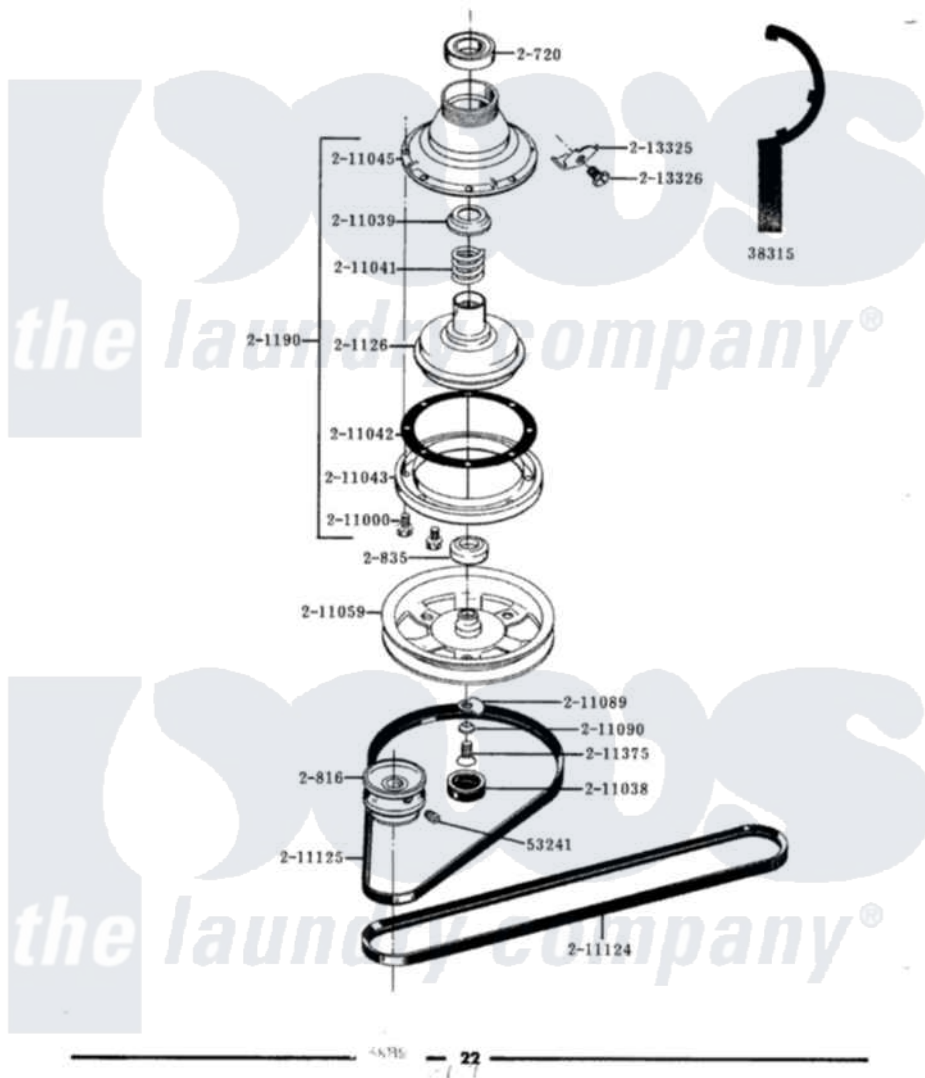

ALL MODELS **CLUTCH, BRAKE & BELTS**

Maytag Residential Maytag A181 Washer Parts Parts Diagram 04 - CLUTCH, BRAKE & BELTS
 Click on the part number to view part

Item	Original Part Number	Replaced By	Status	Part Description
1	Y038315	038315		Tool
2	Y053241			Set Screw, Motor Pulley
3	Y200720	22003441		Bearing, Rear
4	200816	6-2008160		Pulley- MO
5	200835			Bearing, Brake Rotor
6	201126	6-2011900		Brake Asse
7	201190	6-2011900		Brake Asse
8	211000			SCREW, BRAKE DRUM (HEX HEAD)
9	211038		Not Available	CAP, OIL RETAINER
10	211039	6-2011900		Brake Asse
11	211041	6-2011900		Brake Asse
12	211042	6-2011900		Brake Asse
13	211043	6-2011900		Brake Asse
14	211045	6-2011900		Brake Asse
15	211059	6-2301530		Pulley
16	211089			Lug, Stop Pulley

17	211090	22003555	Washer, Stop Lug
18	211124		Part Not Used
19	211125		V Belt, Drive Pulley
20	211375	681582	Screw
21	213325		Clip, Retaining
22	213326		Bolt, Sems Retaining Clip