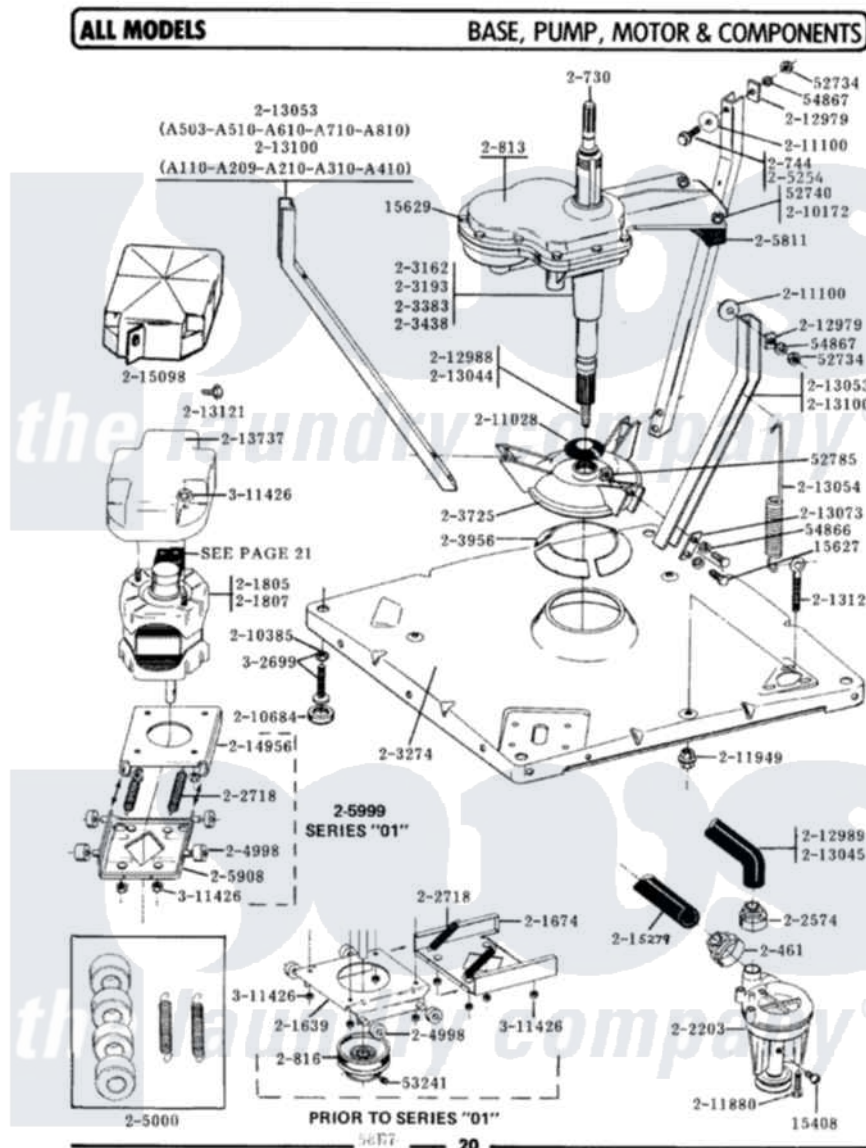

Maytag A182 01 - BASE, PUMP, MOTOR & COMPONENTS

Maytag Residential Maytag A182 Washer Parts Parts Diagram 01 - BASE, PUMP, MOTOR & COMPONENTS
 Click on the part number to view part

Item	Original Part Number	Replaced By	Status	Part Description
1	Y015408	22003235		Screw, Bearing Insert
2	Y015627			Screw- Hex
3	Y015629			Bolt, Grinding Chamber
4	Y052734			Nut, Carrage Bolts And Bracket
5	Y052740	62739		Nut, Lock
6	Y052785			Nut, Brace To Damper
7	Y053241			Set Screw, Motor Pulley
8	Y054866	486009		Lockwasher
9	Y054867			Washer, Lock
10	200461	285655		Clamp, Hose
11	200730	22002124		Shaft- Agi
12	200744	W10175939		Bolt
NI	200750		Not Available	GEAR CASE COVER
14	200813		Not Available	GEAR CASE COVER ASSEMBLY
15	200816	6-2008160		Pulley- MO