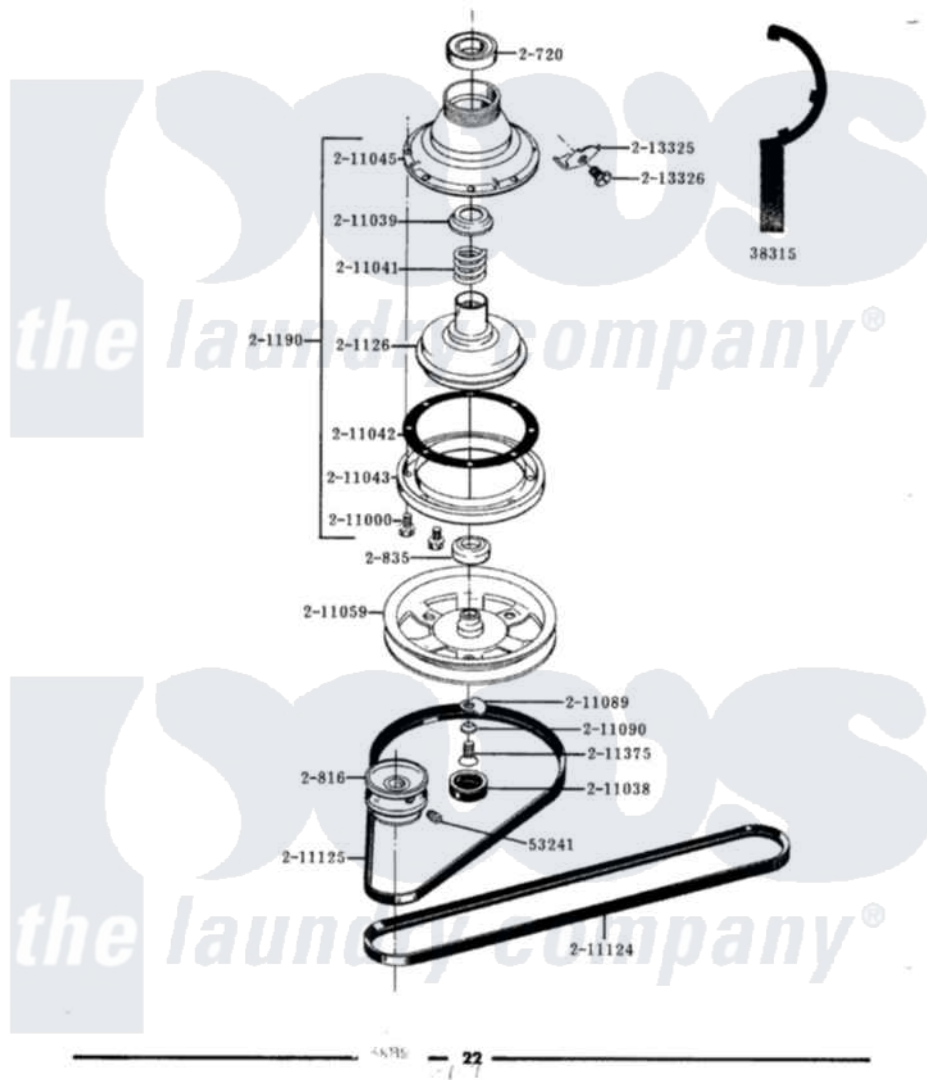

ALL MODELS **CLUTCH, BRAKE & BELTS**

Maytag Residential Maytag A182 Washer Parts Parts Diagram 03 - CLUTCH, BRAKE & BELTS
 Click on the part number to view part

Item	Original Part Number	Replaced By	Status	Part Description
1	Y038315	038315		Tool
2	Y053241			Set Screw, Motor Pulley
3	Y200720	22003441		Bearing, Rear
4	200816	6-2008160		Pulley- MO
5	200835			Bearing, Brake Rotor
6	201126	6-2011900		Brake Asse
7	201190	6-2011900		Brake Asse
8	211000			SCREW, BRAKE DRUM (HEX HEAD)
9	211038		Not Available	CAP, OIL RETAINER
10	211039	6-2011900		Brake Asse
11	211041	6-2011900		Brake Asse
12	211042	6-2011900		Brake Asse
13	211043	6-2011900		Brake Asse
14	211045	6-2011900		Brake Asse
15	211059	6-2301530		Pulley
16	211089			Lug, Stop Pulley

17	211090	22003555	Washer, Stop Lug
18	211124		Part Not Used
19	211125		V Belt, Drive Pulley
20	211375	681582	Screw
21	213325		Clip, Retaining
22	213326		Bolt, Sems Retaining Clip