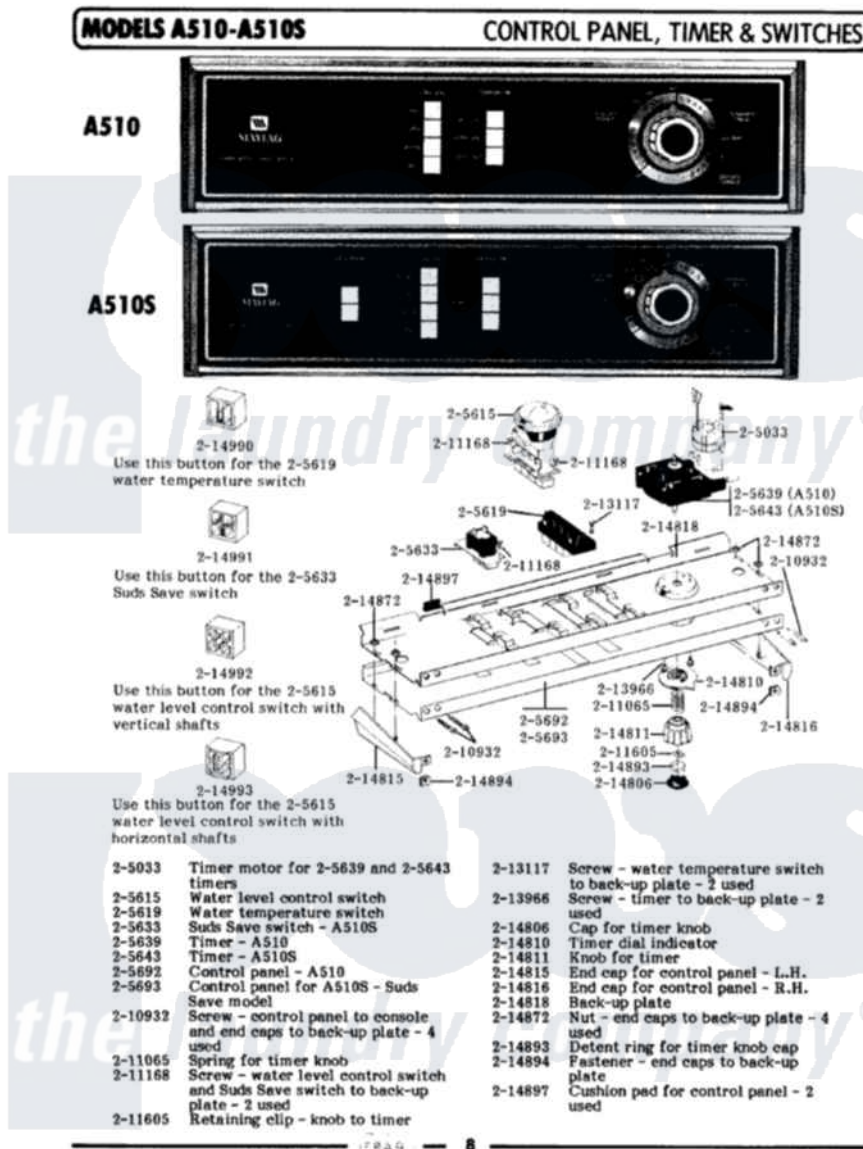

Maytag A182 04 - CONTROL PANEL, TIMER & SWITCHES

Maytag Residential Maytag A182 Washer Parts Parts Diagram 04 - CONTROL PANEL, TIMER & SWITCHES

Click on the part number to view part

Item	Original Part Number	Replaced By	Status	Part Description
1	205033	22205033		Motor- Tim
2	205615			Water Level Control Switch
3	205619		Not Available	WATER TEMPERATURE SWITCH
4	205639			Timer
NI	206144		Not Available	CONTROL PANEL
6	210932			Screw, No.8 X 9/16 Ctsk Note: Screw, Inlet Duct
7	211065			Spring, Index Wheel
8	211168	W10139210		Screw, 8-18 X 5/16
9	211605			Bezel, Timer Dial
10	213117	67006908		Screw, Ice Rack
11	213966	3400014		Screw
12	214806		Not Available	CAP FOR TIMER KNOB
13	214810	22001571		Bezel, Timer Dial
14	214811			Knob For Timer
15	214815			End Cap F/Control Panel-LH

16	214816		End Cap F/Control Panel-RH
17	214818		Back Up Plate
18	214872		Palnut, End Cap Note: Nut, Lamp Holder
19	214893	Not Available	DETENT RING F/TIMER KNOB CA
20	214894		Fastener, End Cap
21	214897		Pad, Control Panel