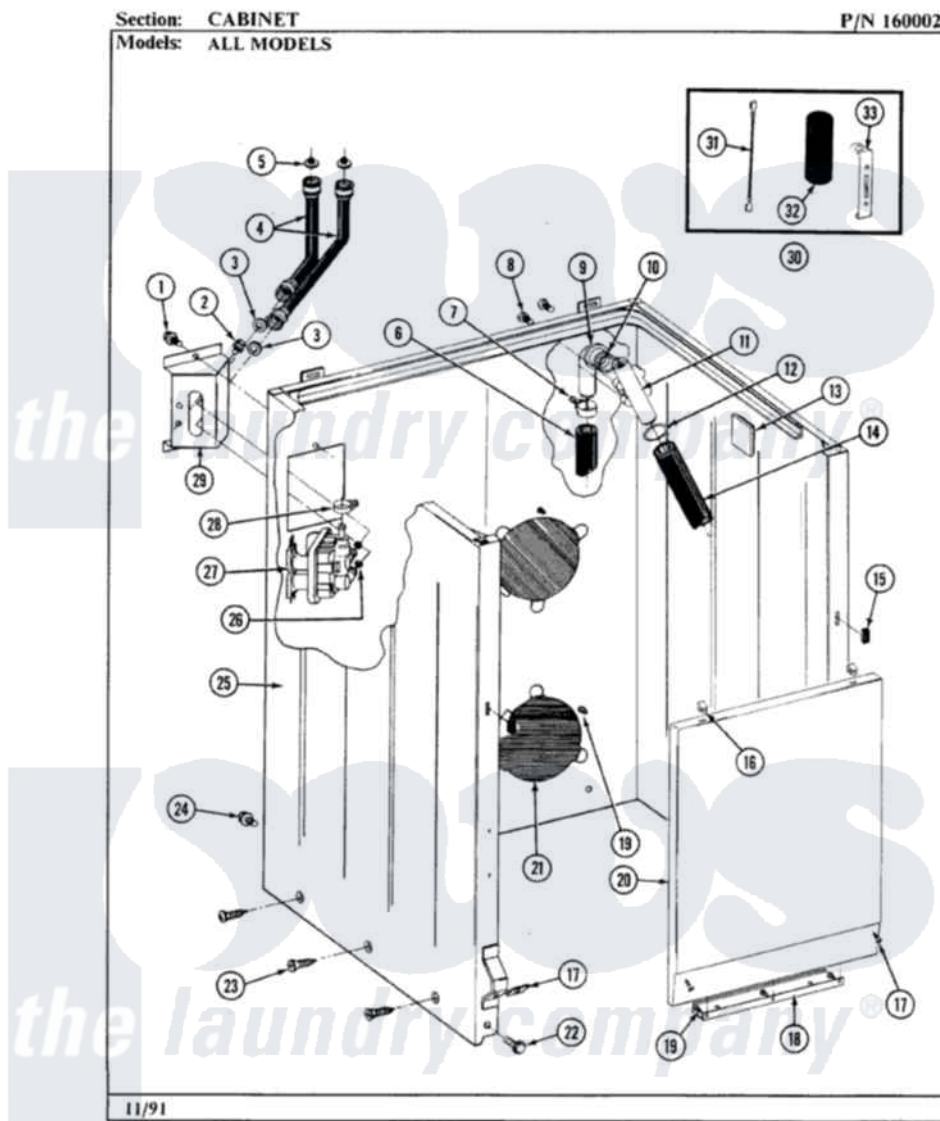

Maytag A183 02 - CABINET

16

Maytag [Residential Maytag A183 Washer Parts](#) Parts Diagram 02 - CABINET
Click on the part number to view part

Item	Original Part Number	Replaced By	Status	Part Description
1	212276	W10116760		Screw
2	Y313561			Screw---NA
3	Y013783			Washer, Inlet Hose
4	202860			Inlet Hose Assembly
5	200961	12001413		Strainer And Washer Kit
6	215279	22003410		Hose, Drain
7	200461	285655		Clamp, Hose
8	Y014874			Screw, Idler Arm And Sleeve
9	214764	208847		Elbow
10	214765			Gasket, Siphon Break
11	206638			Siphon Break
12	200461	285655		Clamp, Hose
13	215058			Pad, Cabinet Bumper
14	214767	22001448		Hose, Pump
15	214376	22002331		Spacer, Front Panel
16	212982	22001650		Fastener, Spring

17	204439		Screw And Fstner Assembly
18	213846		Guard, Belt
19	211294	90767	Screw, 8A X 3/8 HeX Washer Head Tapping
20	212998	Not Available	PANEL, FRONT (WHT)
21	211878	Not Available	PLATE, ACCESS
22	213122	27001200	Screw
23	213007		Xfor Cabinet See Cabinet, Back
24	213121	3400111	Screw, 12-14 X 5/8
25	203319	22203319	Cabinet
26	214337	96160	Screen
27	205613		Water Valve
28	201575		Clamp, Hose
29	214812	22002361	Bracket, Water Valve
30	206103		Capacitor Kit
31	203237		No.17 Wire With Terminal
32	Y200832		Capacitor
33	211149		Clip, Capacitor