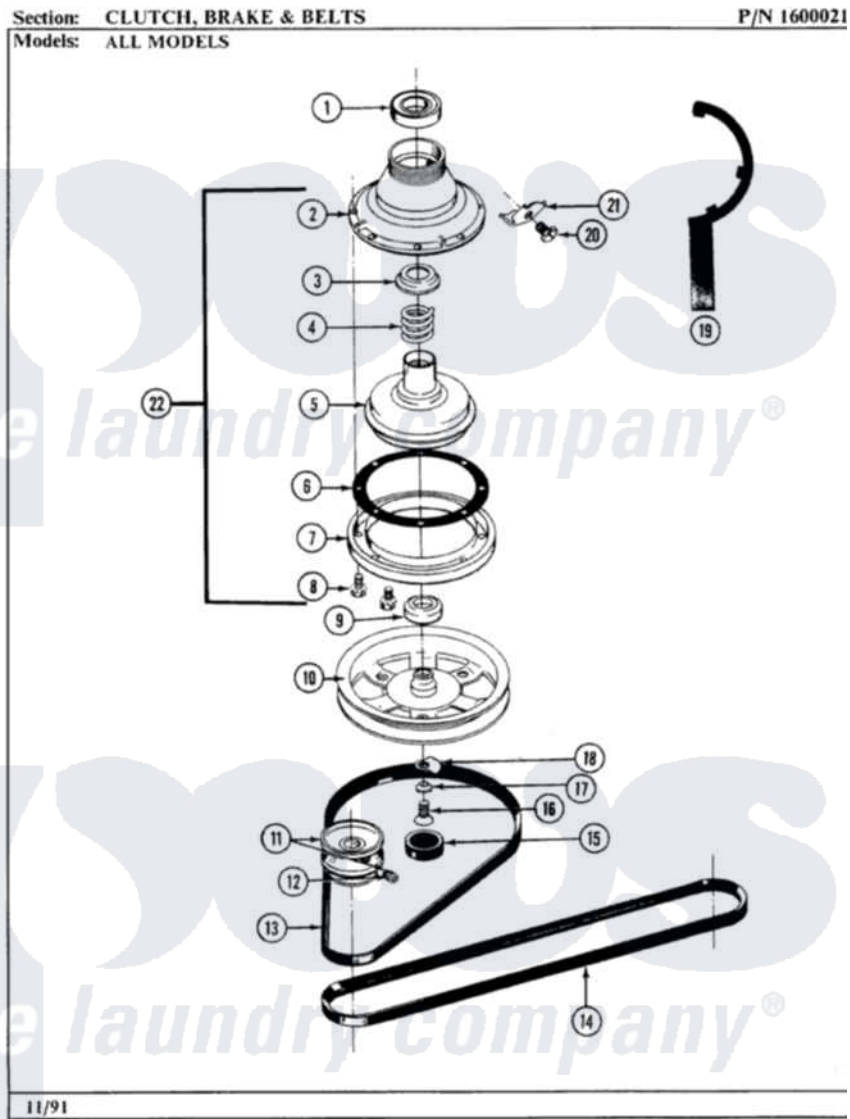

Maytag A183 03 - CLUTCH, BRAKE & BELTS

30

Maytag Residential Maytag A183 Washer Parts Parts Diagram 03 - CLUTCH, BRAKE & BELTS
 Click on the part number to view part

Item	Original Part Number	Replaced By	Status	Part Description
1	Y200720	22003441		Bearing, Rear
2	211045	6-2011900		Brake Asse
3	211039	6-2011900		Brake Asse
4	211041	6-2011900		Brake Asse
5	201126	6-2011900		Brake Asse
6	211042	6-2011900		Brake Asse
7	211043	6-2011900		Brake Asse
8	211000			SCREW, BRAKE DRUM (HEX HEAD)
9	200835			Bearing, Brake Rotor
10	211059	6-2301530		Pulley
11	200816	6-2008160		Pulley- MO
12	Y053241			Set Screw, Motor Pulley
13	211125			V Belt, Drive Pulley
14	211124			Part Not Used
15	211038		Not Available	CAP, OIL RETAINER
16	211375	681582		Screw

17	211090	22003555	Washer, Stop Lug
18	211089		Lug, Stop Pulley
19	Y038315	038315	Tool
20	213326		Bolt, Sems Retaining Clip
21	213325		Clip, Retaining
22	201190	6-2011900	Brake Asse