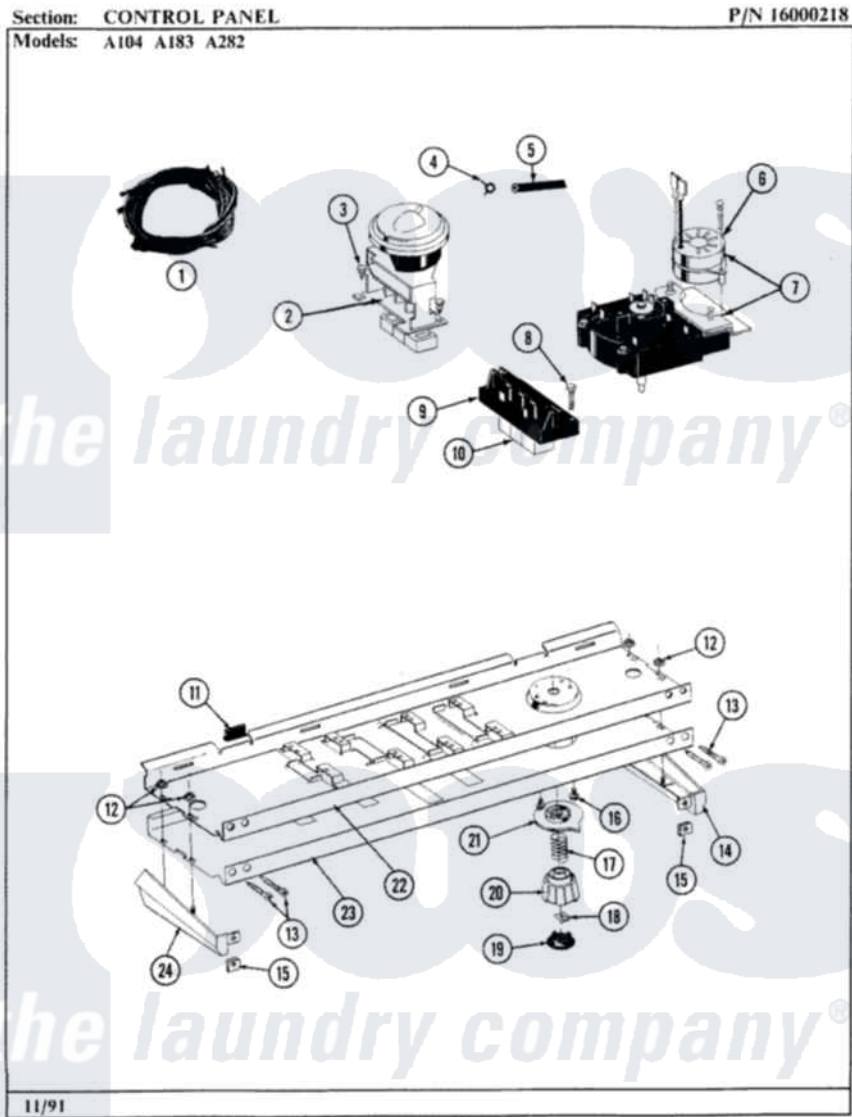

Maytag A183 04 - CONTROL PANEL

2

Maytag Residential Maytag A183 Washer Parts Parts Diagram 04 - CONTROL PANEL
Click on the part number to view part

Item	Original Part Number	Replaced By	Status	Part Description
1	206239		Not Available	WIRE HARNESS
2	206221		Not Available	WATER LEVEL SWITCH---NA
3	211168	W10139210		Screw, 8-18 X 5/16
4	410296	596669		Clamp, Manifold
5	212942	22001619		Tube, Water Level Switch
6	205033	22205033		Motor- Tim
7	206686			Timer
8	213117	67006908		Screw, Ice Rack
9	206216			Water Temperature Switch
10	215211			Button For Switch
11	214897			Pad, Control Panel
12	214872			Palnut, End Cap Note: Nut, Lamp Holder
13	210932			Screw, No.8 X 9/16 Ctsk Note: Screw, Inlet Duct
14	214816			End Cap F/Control Panel-RH

15	214894		Fastener, End Cap
16	213966	3400014	Screw
17	211065		Spring, Index Wheel
18	211605		Bezel, Timer Dial
19	215163	Not Available	CAP FOR KNOB
20	215162		Timer Knob
21	215161	22001571	Bezel, Timer Dial
22	214818		Back Up Plate
23	206746		Control Panel
24	214815		End Cap F/Control Panel-LH