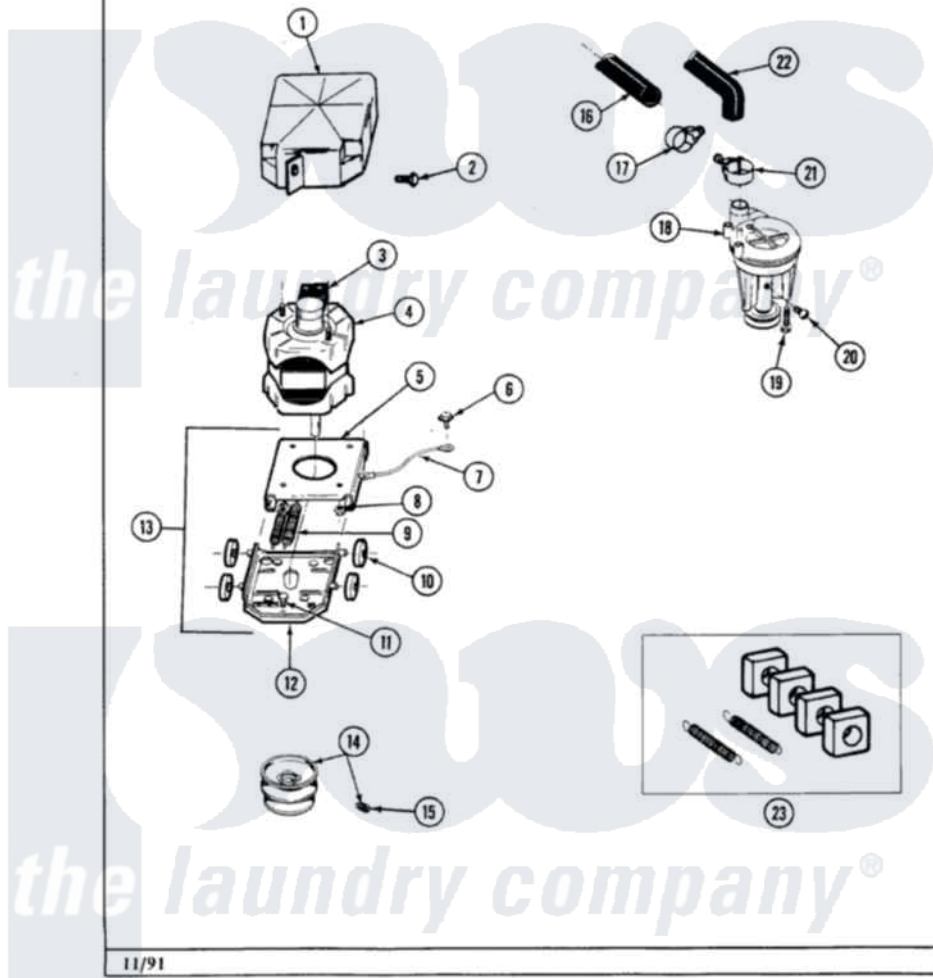

Maytag A183 05 - MOTOR & PUMP ASSEMBLY

Section: MOTOR & PUMP ASSEMBLY

P/N 1600021

Models: ALL MODELS

11/91

28

Maytag [Residential Maytag A183 Washer Parts](#) Parts Diagram 05 - MOTOR & PUMP ASSEMBLY

[Click on the part number to view part](#)

Item	Original Part Number	Replaced By	Status	Part Description
1	215098			Shield, Motor
2	213121	3400111		Screw, 12-14 X 5/8
3	205133		Not Available	(PROD. IDNo. 2-1664-8 & 2-5463)
"	206505		Not Available	PROD. No.201664-15, & No.205463-3.
"	205132		Not Available	SWITCH, MOTOR EXTERNAL START No.201664-14,205463-4 & 201800-4
4	201805	12002351		Motor-Drive
5	214956			Motor Mount Assembly
6	210186	3370225		Screw
7	901220			Ground Wire
8	Y311426	3400029		Nut, Adapter Plate
9	202718			Springs, Tension
10	204998	205000		Roller And Spring Kit 4+Spr
11	Y313561			Screw----NA
12	205908			Motor Mount Assembly

13	205999		Motor Mount Assembly
14	200816	6-2008160	Pulley- MO
15	Y053241		Set Screw, Motor Pulley
16	214767	22001448	Hose, Pump
17	200461	285655	Clamp, Hose
18	202203	6-2022030	Pump As Pa
19	211880		Screw, HeX Head No.10 X 1/2 Inc
20	Y015408	22003235	Screw, Bearing Insert
21	202574	3367052	Clamp, Hose
22	Y212989		Hose, Outer Tub To Pump
23	205000		Roller And Spring Kit 4+Spr