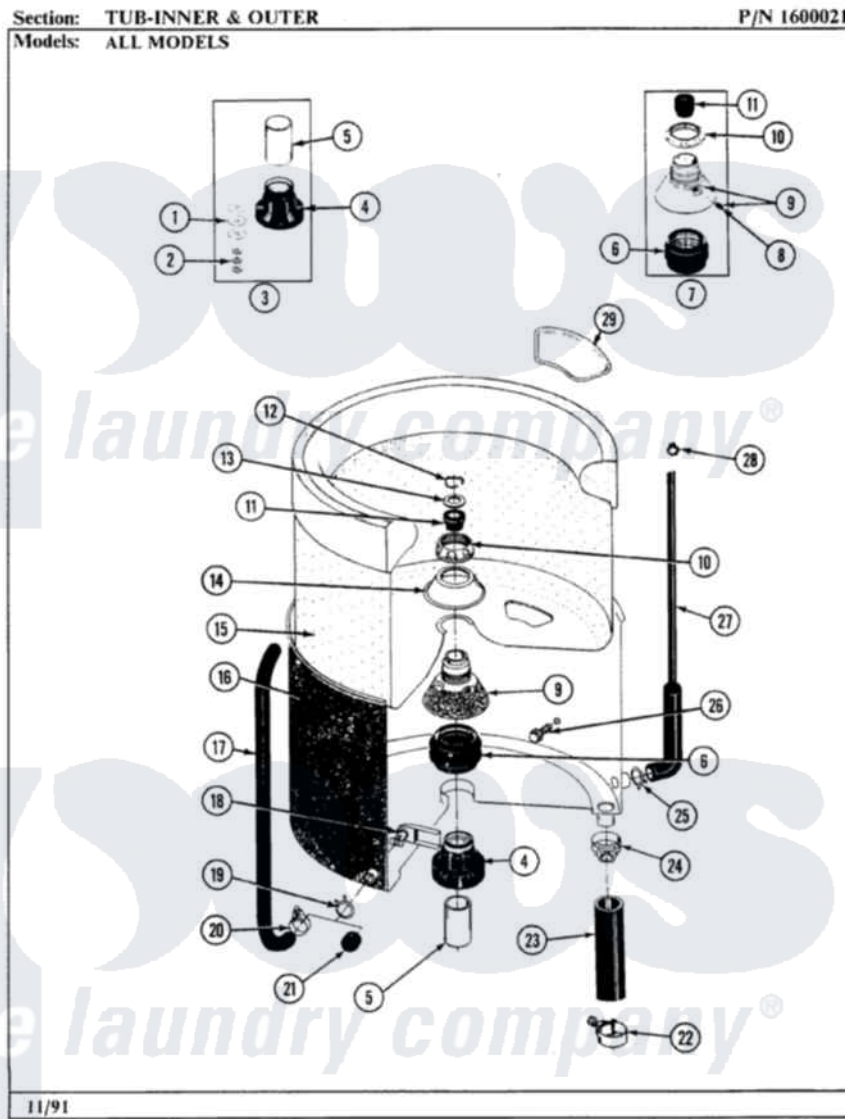

Maytag A183 09 - TUB-INNER & OUTER

20

Maytag [Residential Maytag A183 Washer Parts](#) Parts Diagram 09 - TUB-INNER & OUTER
 Click on the part number to view part

Item	Original Part Number	Replaced By	Status	Part Description
1	211100			Washer, Outer Tub
2	Y054867			Washer, Lock
3	204013	6-2040130		Tub Bearin
4	200824	6-2040130		Tub Bearin
5	211130			Bearing Liner, Tub Bearing
6	201537	6-2095720		Mounting S
7	204012	6-2095720		Mounting S
8	211618	22001423		Set Screw, Mounting Stem
9	202521	6-2095720		Mounting S
10	211047	6-2110472		Nut- Clamp
11	Y0A4298	6-0A57420		Seal- Agitator
12	Y015667			Retaining Ring
13	Y015666			Washer, Retaining -
14	211210			Washer, Clamping Nut
15	201523		Not Available	INNER TUB
16	205486		Not Available	PART NOT USED

17	214495		Tube, Inlet To Tub
18	214434		Spout, Deflector
19	214739	596669	Clamp, Manifold
20	205161	489503	Clamp
21	214725		Cap For Spout-Outer Tub
22	200461	285655	Clamp, Hose
23	Y212989		Hose, Outer Tub To Pump
24	200900	616099	Clamp
25	211641		Clamp, 1-1/16"
26	200744	W10175939	Bolt
"	205254	W10175938	Bolt
27	212942	22001619	Tube, Water Level Switch
28	410296	596669	Clamp, Manifold