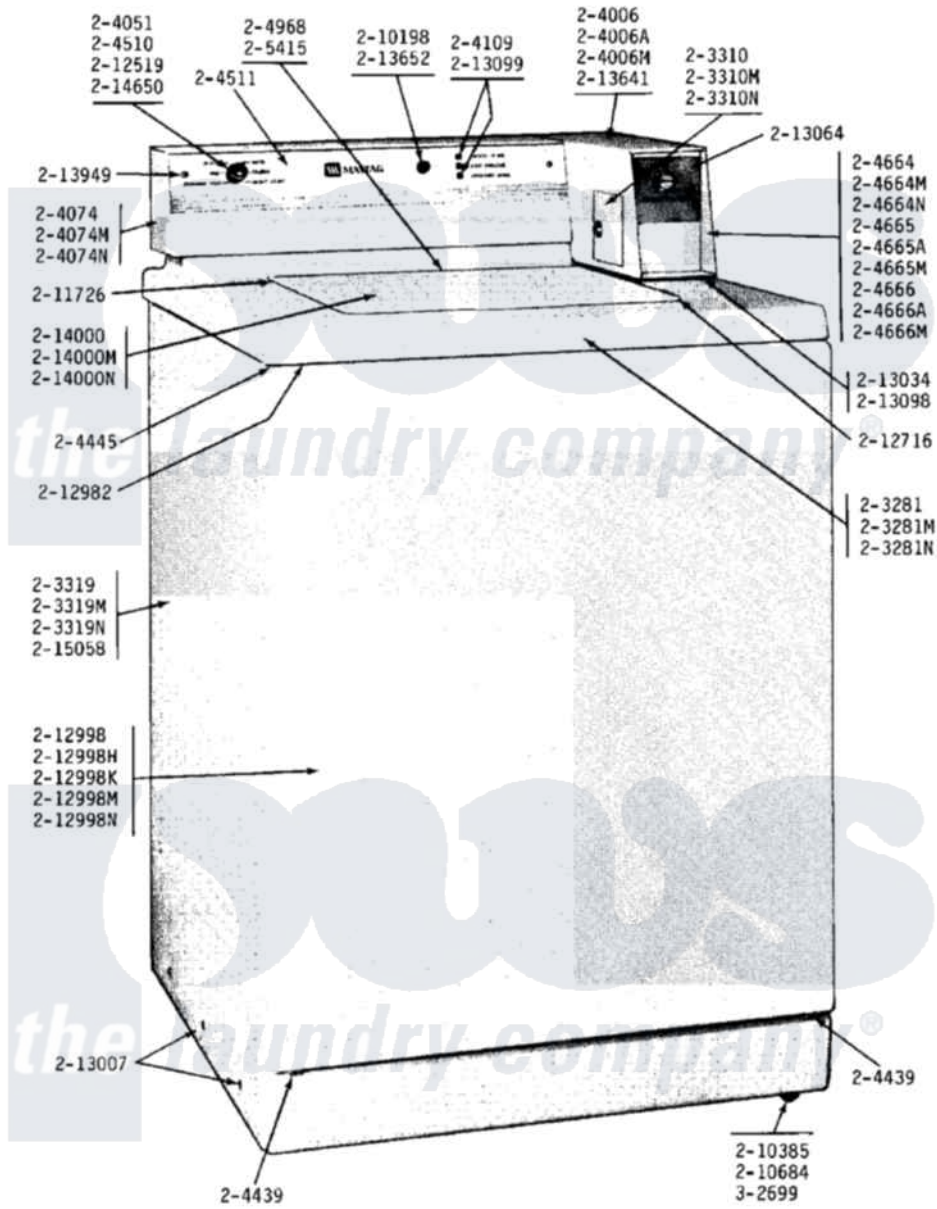

Maytag A18CA 01 - FRONT VIEW

Maytag Residential Maytag A18CA Washer Parts Parts Diagram 01 - FRONT VIEW
 Click on the part number to view part

Item	Original Part Number	Replaced By	Status	Part Description
001	NLA		Not Available	TOP COVER-WHITE
002	NLA		Not Available	ACCESS DOOR (WHITE)
003	NLA		Not Available	CABINET-WHITE
004	NLA		Not Available	ACCESS DOOR (WHITE)
005	204051	22204051		Knob
006	NLA		Not Available	CONTROL COVER-WHITE
007	204109			Light, Signal
008	204439			Screw And Fstner Assembly
009	204445			Screw And Fastener Assembly
010	204510			Fabric Control Switch
011	NLA		Not Available	CONTROL PANEL WITH LENS
012	NLA		Not Available	CONTROL CENTER-WHITE
013	NLA		Not Available	CONTROL CENTER-WHITE
014	NLA		Not Available	CONTROL CENTER-WHITE
015	204968			Plunger And Bracket Assembly--W

016	205415	279347		Switch-Lid
017	210198			Fastener
018	210385			Lock Nut For Adjustable Leg
019	210684			Foot, Adjustable Leg
020	211726			Hinge, Ball Lid
021	212519	488234		Screw 8-32 X 1/4
022	212716			Bumper, Lid
023	212982	22001650		Fastener, Spring
024	212998		Not Available	PANEL, FRONT (WHT)
025	213007			Xfor Cabinet See Cabinet, Back
026	NLA		Not Available	GASKET UNDER CONTROL CENTER
027	NLA		Not Available	FRONT PLATE F/TICKET CONTRO
028	NLA		Not Available	GASKET UNDER CONTROL CENTER
029	213099			Lens For Control Panel
030	NLA		Not Available	LATCH FOR ACCESS DOOR
031	NLA		Not Available	LID BUMPER
032	213949			Screw, No.8-18 X 5/16 Inch
033	214000		Not Available	LID-WHITE
034	214650			Screw For 2-4051 Knob
035	215058			Pad, Cabinet Bumper
036	Y302699	22003428		Leg, Adjustable