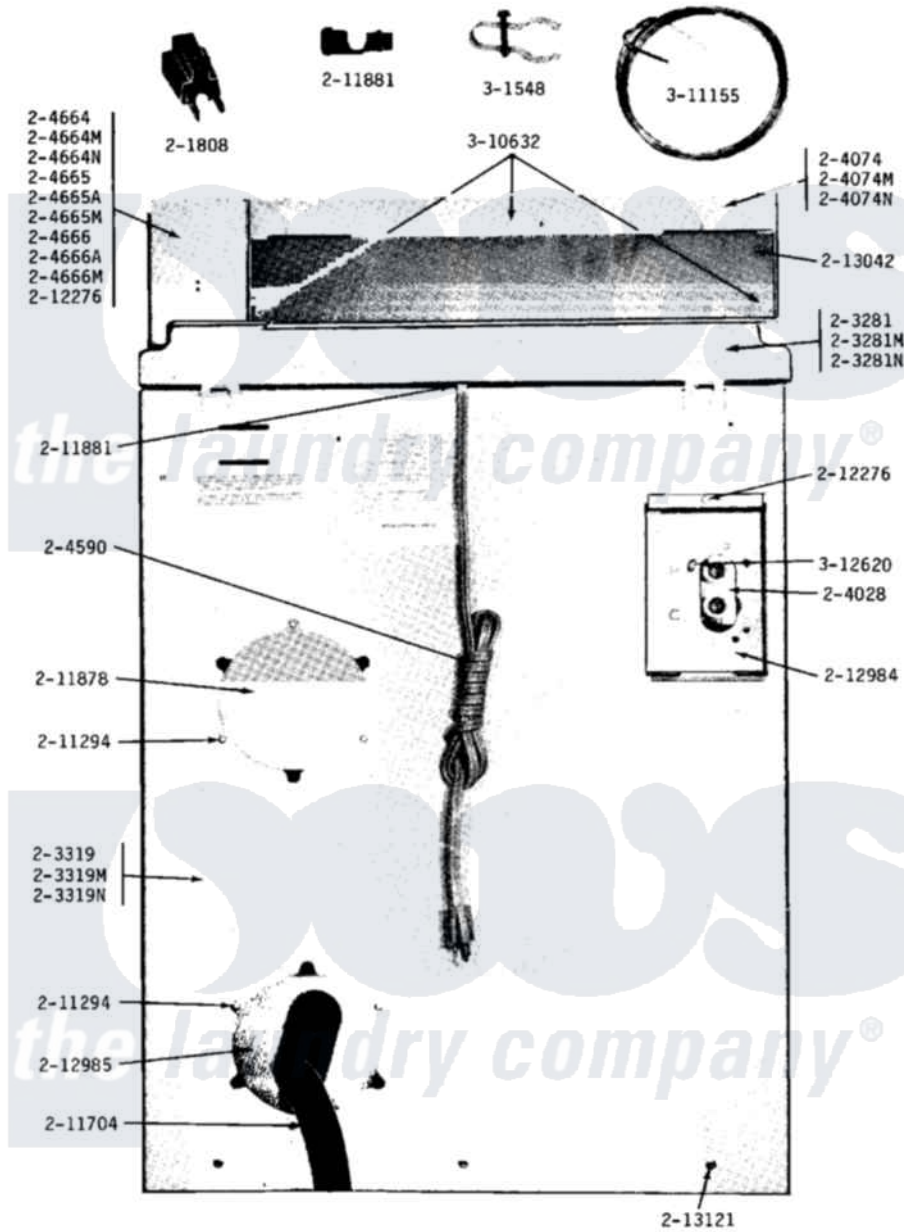

Maytag A18CA 02 - REAR VIEW

Maytag Residential Maytag A18CA Washer Parts Parts Diagram 02 - REAR VIEW
 Click on the part number to view part

Item	Original Part Number	Replaced By	Status	Part Description
001	Y201808			Converter
002	NLA		Not Available	TOP COVER-WHITE
003	NLA		Not Available	CABINET-WHITE
004	204028	205613		Water Valve
005	NLA		Not Available	CONTROL COVER-WHITE
006	204590			Cord, Power
007	NLA		Not Available	CONTROL CENTER-WHITE
008	NLA		Not Available	CONTROL CENTER-WHITE
009	NLA		Not Available	CONTROL CENTER-WHITE
010	211294	90767		Screw, 8A X 3/8 HeX Washer Head Tapping
011	211704			Hose, Drain
012	NLA		Not Available	PLATE, ACCESS
013	211881			Grommet, Cord Part Not Used-Gas Models Only
014	212276	W10116760		Screw
015	NLA		Not Available	VALVE MOUNTING PLATE

016	212985	22002924	Plate, Access
017	213042		Not Available
018	213121	3400111	PANEL, BACK
			Screw, 12-14 X 5/8
019	214518		LABEL, ELECTRICAL INSTR. PART NOT USED-GAS MODELS ONLY
020	301548		Clamp, Ground Wire
021	Y310632	1163839	Screw
022	311155		Ground Wire And Clamp
023	312620		Screw, Sems