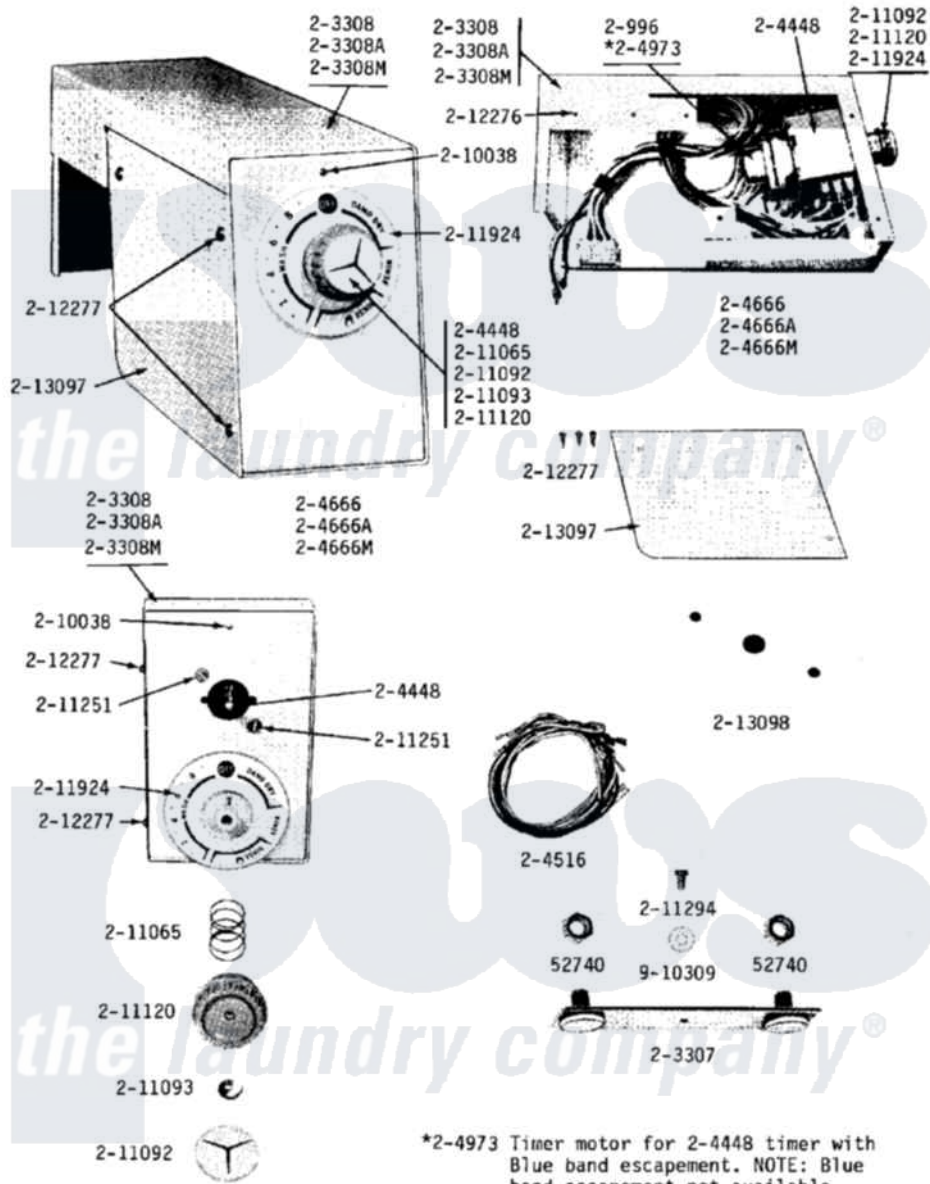

Maytag A18CA 03 - CA CONTROL CENTER

Maytag [Residential Maytag A18CA Washer Parts](#) Parts Diagram 03 - CA CONTROL CENTER
 Click on the part number to view part

Item	Original Part Number	Replaced By	Status	Part Description
001	Y052740	62739		Nut, Lock
002	NLA		Not Available	TIMER MOTOR, A
003	NLA		Not Available	MTG. STRAP---NA
004	NLA		Not Available	OUTER CASE-WHITE
005	NLA		Not Available	TIMER
006	NLA		Not Available	MAIN WIRE HARNESS
007	NLA		Not Available	CONTROL CENTER-WHITE
008	204973			Motor, Timer
009	NLA		Not Available	BUTTON MARKER
010	211065			Spring, Index Wheel
011	NLA		Not Available	CAP, KNOB
012	211093		Not Available	RETAINER
013	211120			Knob, Timer
014	211251			Screw, Transformer
015	211294	90767		Screw, 8A X 3/8 HeX Washer Head Tapping
016	NLA		Not Available	TIMER DIAL

017	212276	W10116760	Screw
018	212277		Screw, No.8 X 1/2 Inch
019	NLA	Not Available	ACCESS DOOR FOR TIMER
020	NLA	Not Available	GASKET UNDER CONTROL CENTER
021	910309		Washer, Mounting Strap