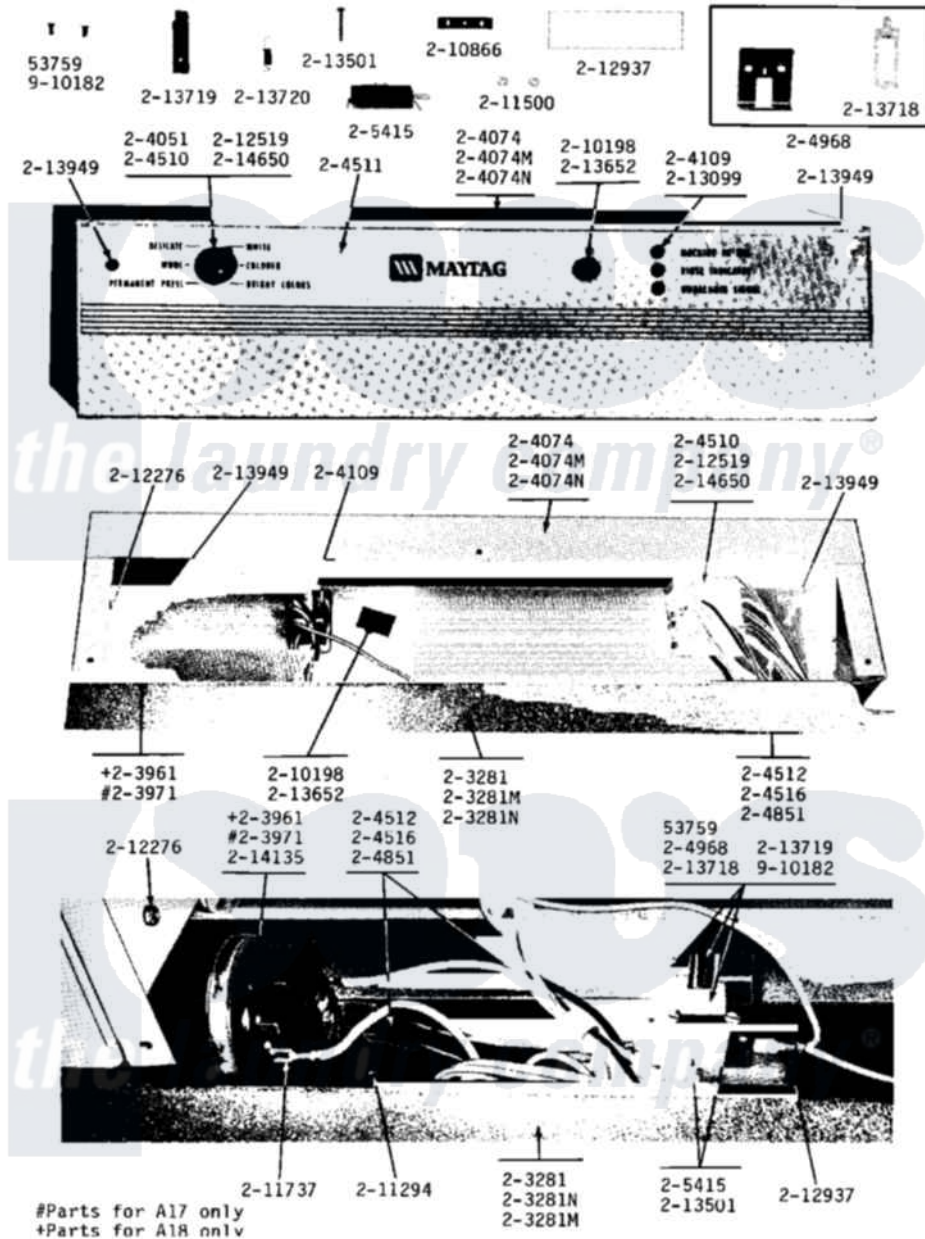

Maytag A18CA 04 - CONTROL PANELS

Maytag Residential Maytag A18CA Washer Parts Parts Diagram 04 - CONTROL PANELS
 Click on the part number to view part

Item	Original Part Number	Replaced By	Status	Part Description
001	NLA		Not Available	SCREW (No.6-32 X 3/8)
002	NLA		Not Available	TOP COVER-WHITE
003	203961	22004474		Switch- Pr
004	203961	22004474		Switch- Pr
005	204051	22204051		Knob
006	NLA		Not Available	CONTROL COVER-WHITE
007	204109			Light, Signal
008	204510			Fabric Control Switch
009	NLA		Not Available	CONTROL PANEL WITH LENS
010	NLA		Not Available	MAIN WIRE HARNESS
011	NLA		Not Available	MAIN WIRE HARNESS
012	NLA		Not Available	MAIN WIRE HARNESS
013	204968			Plunger And Bracket Assembly--W
014	205415	279347		Switch-Lid
015	210198			Fastener

016	210866		Nut, Twin Speed
017	211294	90767	Screw, 8A X 3/8 HeX Washer Head Tapping
018	211500		Washer, Bracket To Top Cover
019	211737	248562	Terminal
020	212276	W10116760	Screw
021	212519	488234	Screw 8-32 X 1/4
022	212937	Not Available	BARRIER, MOISTURE
023	213042	Not Available	PANEL, BACK
024	213099		Lens For Control Panel
025	213501		Screw, No.6-20 X 1-1/8 Inch
026	NLA	Not Available	LID BUMPER
027	213718		Plunger, Lid Switch
028	213719	Not Available	LEVER, UNBALANCE
029	213720		Spring, Lid Switch
030	213949		Screw, No.8-18 X 5/16 Inch
031	214135	Not Available	CLIP, FASTENER
032	214650		Screw For 2-4051 Knob
033	Y310632	1163839	Screw
034	910182	25-7809	Screw, No.6-20 1/2 Flthd Torx