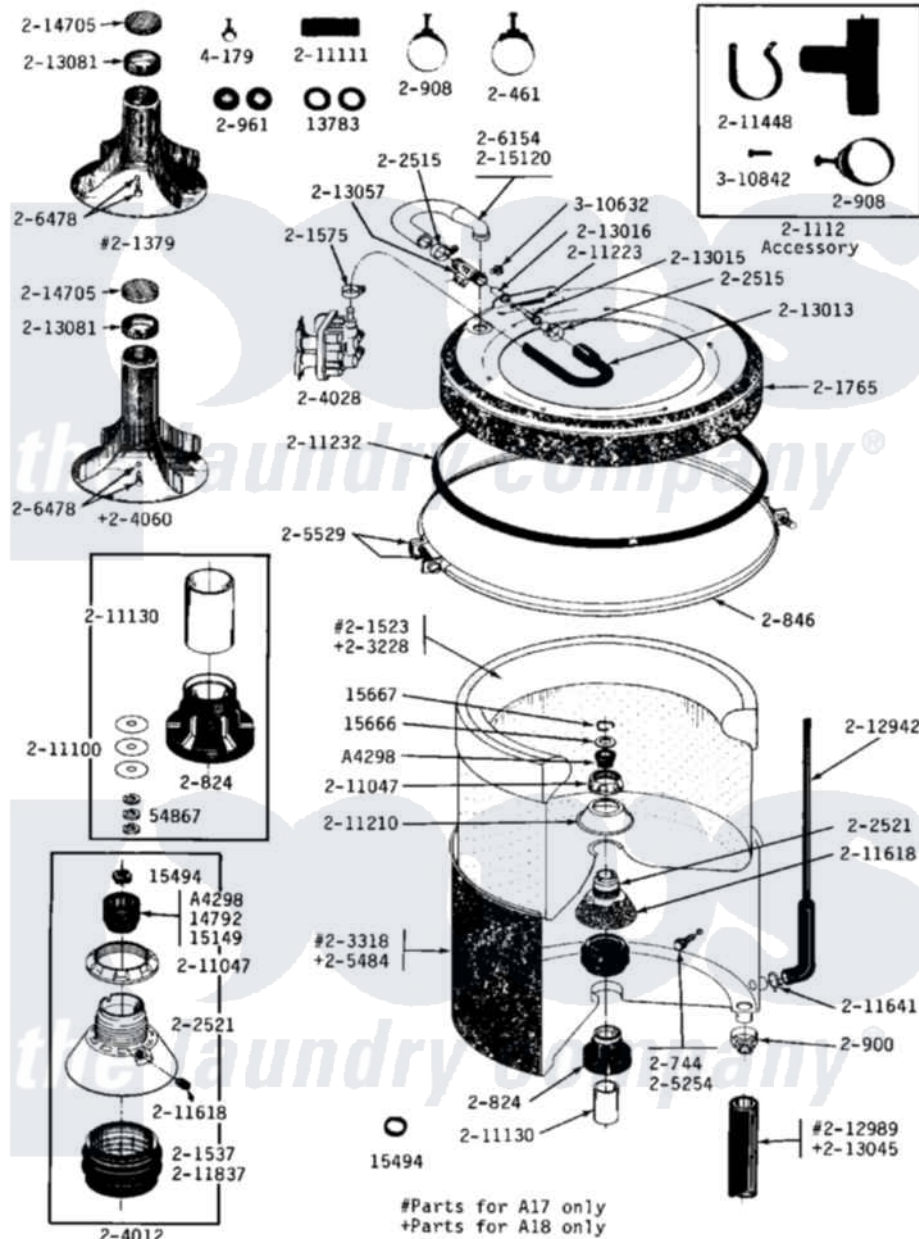

Maytag A18CA 05 - TUB, AGITATOR, MTG. STEM, HOSES & CLAMPS

Maytag Residential Maytag A18CA Washer Parts Parts Diagram 05 - TUB, AGITATOR, MTG. STEM, HOSES & CLAMPS

Click on the part number to view part

Item	Original Part Number	Replaced By	Status	Part Description
001	NLA		Not Available	SEAL, AGITATOR DRIVE SHAFT
002	Y013783			Washer, Inlet Hose
003	Y014792	6-0A57420		Seal- Agitator
004	Y015149			Brass Washer-Agitator Seal
005	Y015494			Stop Ring-Agitator Shaft
006	Y015666			Washer, Retaining -
007	Y015667			Retaining Ring
008	Y054867			Washer, Lock
009	Y059137	Y059141		Ctn. 50 Ft. 31/32 Drain Hose
010	Y059141			Ctn. 50 Ft. 31/32 Drain Hose
011	200461	285655		Clamp, Hose
012	200672	76314		Hose, Inlet 6 Ft. Hose With Elbow
013	200675	76314		Hose, Inlet 6 Ft. Hose With Elbow
014	200681	21001467		Hose- 10'