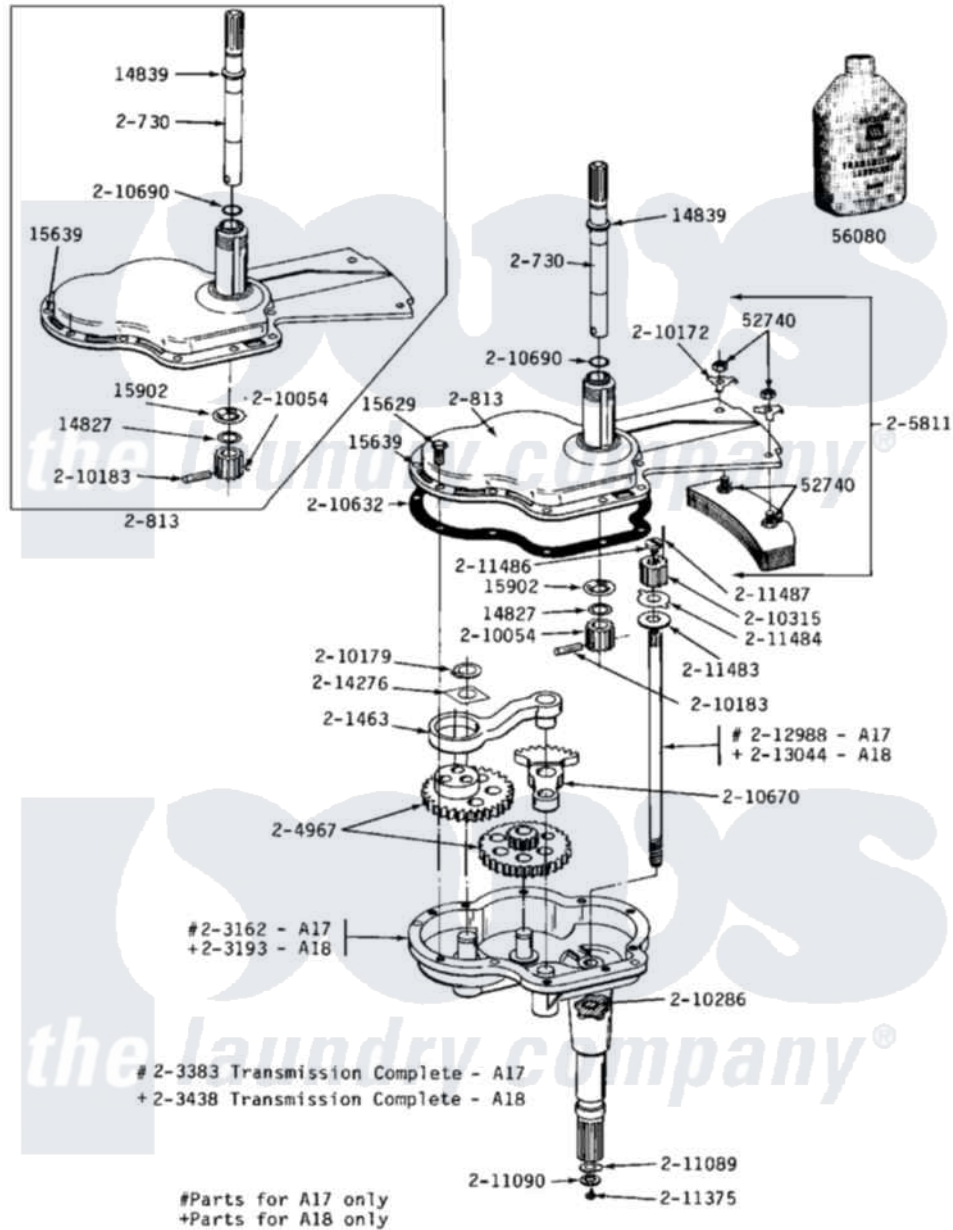

Maytag A18CA 06 - TRANSMISSION

Maytag [Residential Maytag A18CA Washer Parts](#) Parts Diagram 06 - TRANSMISSION
 Click on the part number to view part

Item	Original Part Number	Replaced By	Status	Part Description
001	Y014827			Washer-Center Shaft
002	Y014839			Collar-Drive Shaft
003	Y015629			Bolt, Grinding Chamber
004	NLA		Not Available	DOWEL PIN
005	Y015902			Spring For Agitator
006	Y052740	62739		Nut, Lock
007	Y056080	6-0560800		Oil
008	200730	22002124		Shaft- Agi
009	NLA		Not Available	GEAR CASE COVER ASSEMBLY
010	NLA		Not Available	PITMAN WITH WRIST PIN
011	NLA		Not Available	GEAR HOUSING W/STUDS & TUBE
013	203438	W10172457		Transmison
014	203438	W10172457		Transmison
015	204967			Gear Kit-Power Fin Agitator
016	NLA		Not Available	COUNTERWEIGHT

017	210054		Pinion
018	NLA	Not Available	LOCK WASHER
019	NLA	Not Available	RETAINING RING
020	210183		Groove Pin
021	210286		Seal
022	210315		Pinion
023	210632	22210632	Gasket
024	NLA	Not Available	SEGMENT
025	210690		Seal, Rubber
026	211089		Lug, Stop Pulley
027	211090	22003555	Washer, Stop Lug
028	211375	681582	Screw
029	211483	6-2114830	Washer- SP
030	211484		Washer, Lug
031	211486		Screw, 3/8-16 X 1/2 Inch
032	NLA	Not Available	GROOV-PIN
033	213044		Shaft, Center
034	213044		Shaft, Center
035	NLA	Not Available	WASHER FOR GEARS