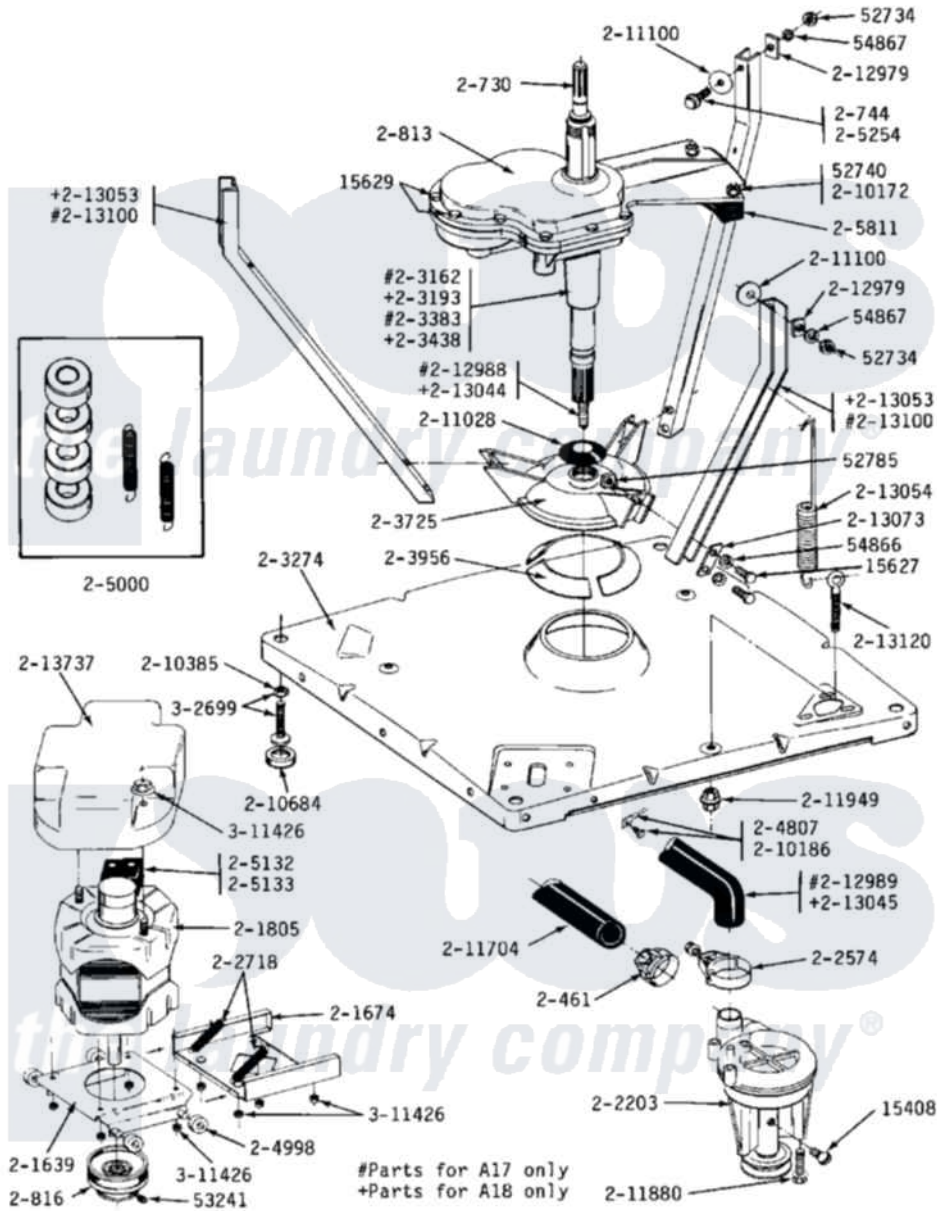

Maytag A18CA 07 - BASE, PUMP, MOTOR & COMPONENTS

Maytag [Residential Maytag A18CA Washer Parts](#) Parts Diagram 07 - BASE, PUMP, MOTOR & COMPONENTS
[Click on the part number to view part](#)

Item	Original Part Number	Replaced By	Status	Part Description
001	Y015408	22003235		Screw, Bearing Insert
002	Y015627			Screw- Hex
003	Y015629			Bolt, Grinding Chamber
004	Y052734			Nut, Carrage Bolts And Bracket
005	Y052740	62739		Nut, Lock
006	Y052785			Nut, Brace To Damper
007	Y053241			Set Screw, Motor Pulley
008	Y054866	486009		Lockwasher
009	Y054867			Washer, Lock
010	Y059141			Ctn. 50 Ft. 31/32 Drain Hose
011	200461	285655		Clamp, Hose
012	200730	22002124		Shaft- Agi
013	200744	W10175939		Bolt
014	NLA		Not Available	GEAR CASE COVER ASSEMBLY
015	200816	6-2008160		Pulley- MO