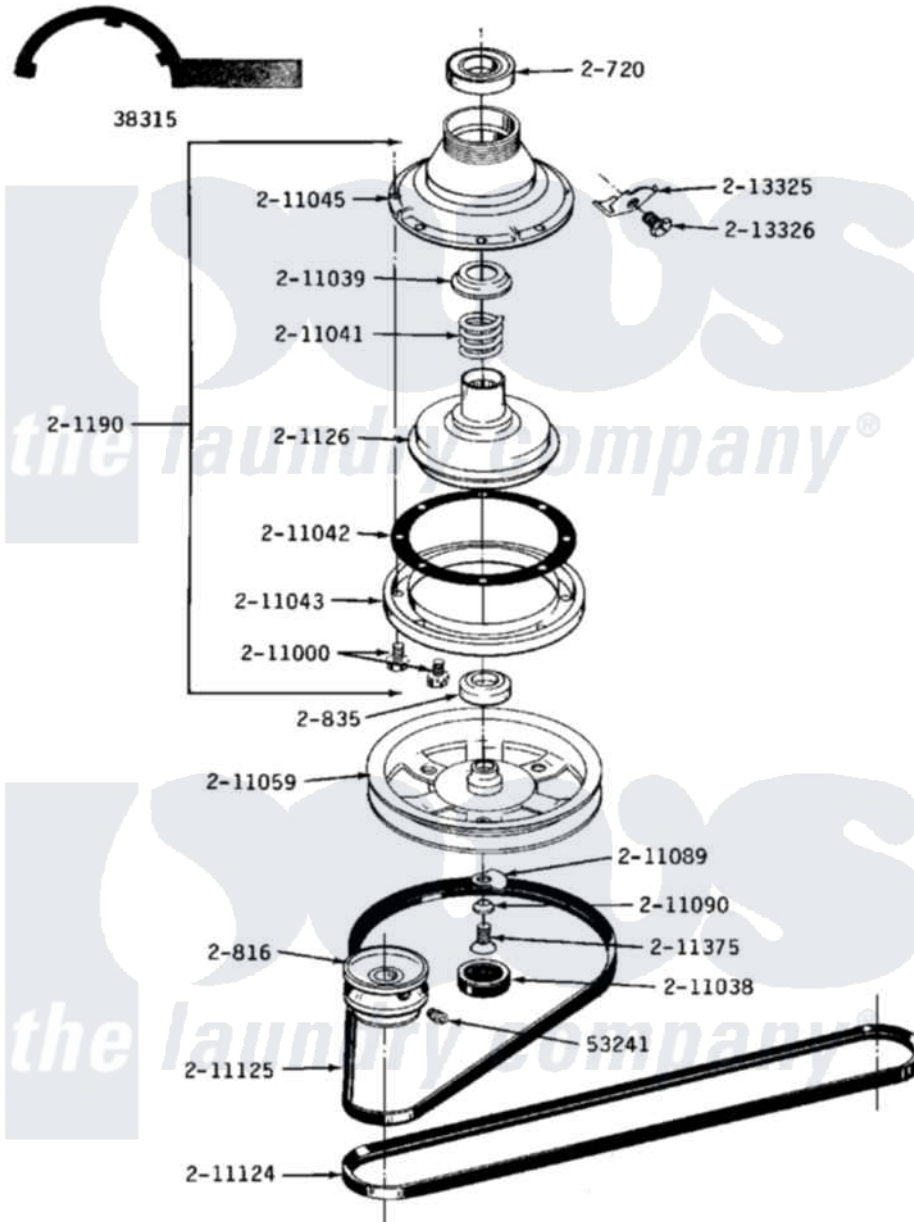

Maytag A18CA 08 - CLUTCH, BRAKE & BELTS

Maytag [Residential Maytag A18CA Washer Parts](#) Parts Diagram 08 - CLUTCH, BRAKE & BELTS
 Click on the part number to view part

Item	Original Part Number	Replaced By	Status	Part Description
001	Y038315	038315		Tool
002	Y053241			Set Screw, Motor Pulley
003	Y200720	22003441		Bearing, Rear
004	200816	6-2008160		Pulley- MO
005	200835			Bearing, Brake Rotor
006	201126	6-2011900		Brake Asse
007	201190	6-2011900		Brake Asse
008	211000			SCREW, BRAKE DRUM (HEX HEAD)
009	NLA		Not Available	CAP, OIL RETAINER
010	211039	6-2011900		Brake Asse
011	211041	6-2011900		Brake Asse
012	211041	6-2011900		Brake Asse
013	211042	6-2011900		Brake Asse
014	211043	6-2011900		Brake Asse
015	211045	6-2011900		Brake Asse
016	211059	6-2301530		Pulley

017	211089		Lug, Stop Pulley
018	211090	22003555	Washer, Stop Lug
019	211124		Part Not Used
020	211125		V Belt, Drive Pulley
021	211375	681582	Screw
022	213325		Clip, Retaining
023	213326		Bolt, Sems Retaining Clip