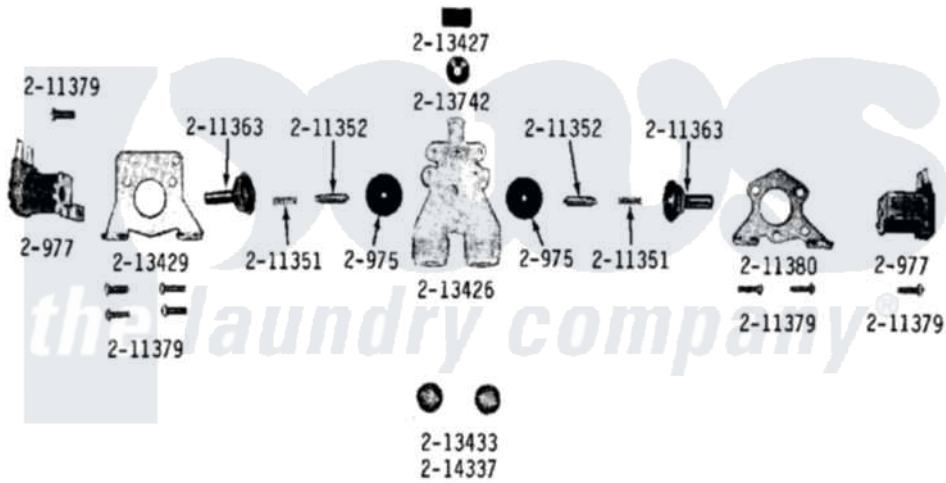

# Maytag A18CA 09 - WATER VALVE

Maytag Residential Maytag A18CA Washer Parts Parts Diagram 09 - WATER VALVE  
 Click on the part number to view part

Item	Original Part Number	Replaced By	Status	Part Description
001	200975		Not Available	DIAPHRAGM
002	<a href="#">200977</a>			Solenoid For Water Valve
003	<a href="#">201575</a>			Clamp, Hose
004	204028	<a href="#">205613</a>		Water Valve
005	<a href="#">211351</a>			Spring For Plunger
006	NLA		Not Available	PLUNGER
007	211363		Not Available	SOLENOID GUIDE
008	NLA		Not Available	SCREW (No.8-18 X 5/8 INCH)
009	NLA		Not Available	BRACKET FOR VALVE
010	212276	<a href="#">W10116760</a>		Screw
011	NLA		Not Available	VALVE MOUNTING PLATE
012	<a href="#">213013</a>			Hose, Injector
013	NLA		Not Available	VALVE BODY
014	NLA		Not Available	DAM FOR VALVE BODY
015	NLA		Not Available	LARGE BRACKET FOR VALVE
016	213433	<a href="#">96160</a>		Screen

017	NLA		Not Available	FLOW WASHER
018	214337	<a href="#">96160</a>		Screen
019	<a href="#">312620</a>			Screw, Sems