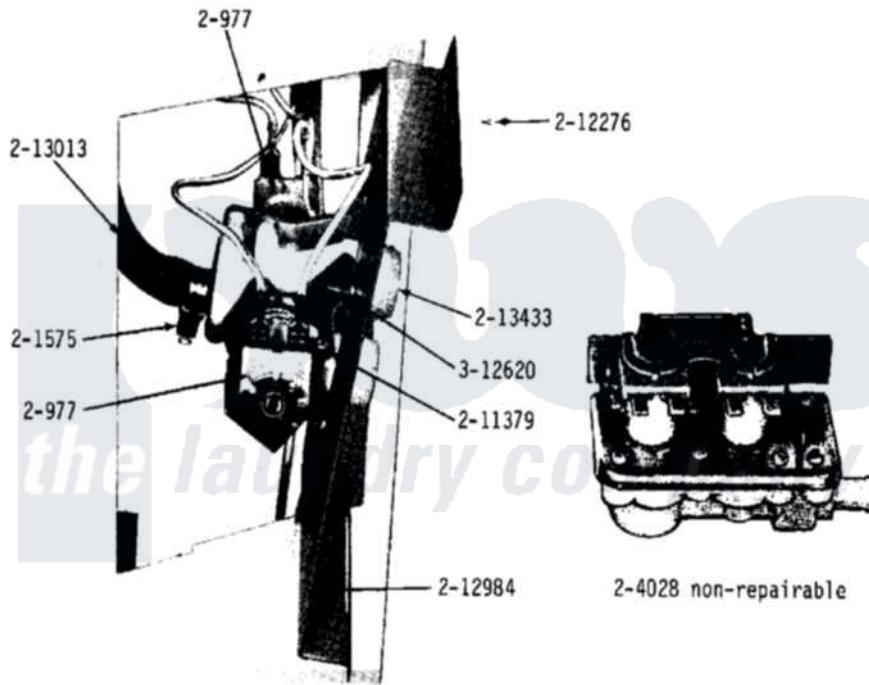

# Maytag A18CA 09 - WATER VALVE

Maytag Residential Maytag A18CA Washer Parts Parts Diagram 09 - WATER VALVE  
 Click on the part number to view part

Item	Original Part Number	Replaced By	Status	Part Description
001	200975		Not Available	DIAPHRAGM
002	<a href="#">200977</a>			Solenoid For Water Valve
003	<a href="#">201575</a>			Clamp, Hose
004	204028	<a href="#">205613</a>		Water Valve
005	<a href="#">211351</a>			Spring For Plunger
006	NLA		Not Available	PLUNGER
007	211363		Not Available	SOLENOID GUIDE
008	NLA		Not Available	SCREW (No.8-18 X 5/8 INCH)
009	NLA		Not Available	BRACKET FOR VALVE
010	212276	<a href="#">W10116760</a>		Screw
011	NLA		Not Available	VALVE MOUNTING PLATE
012	<a href="#">213013</a>			Hose, Injector
013	NLA		Not Available	VALVE BODY
014	NLA		Not Available	DAM FOR VALVE BODY
015	NLA		Not Available	LARGE BRACKET FOR VALVE
016	213433	<a href="#">96160</a>		Screen

017	NLA		Not Available	FLOW WASHER
018	214337	<a href="#">96160</a>		Screen
019	<a href="#">312620</a>			Screw, Sems