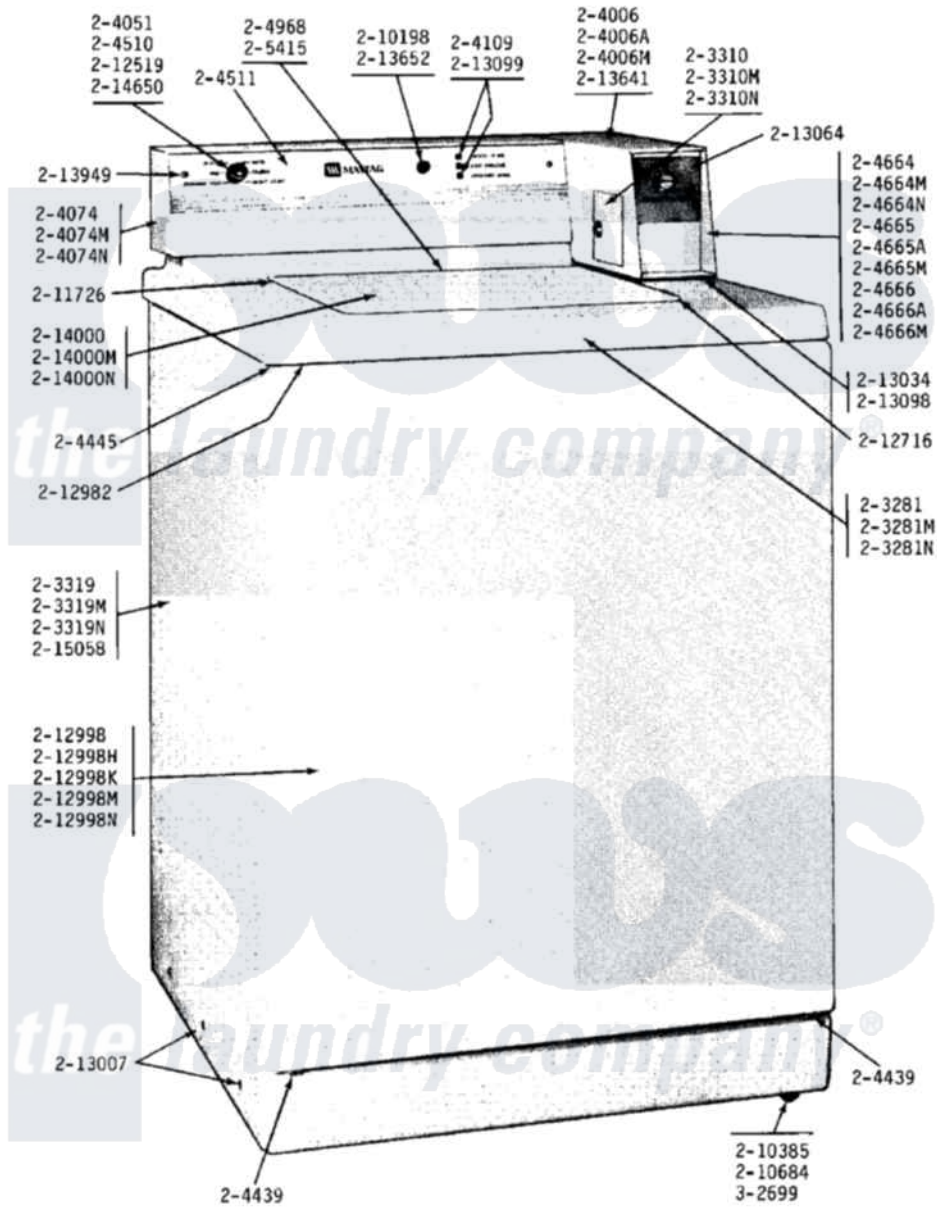

Maytag A18CM 01 - FRONT VIEW

Maytag Residential Maytag A18CM Washer Parts Parts Diagram 01 - FRONT VIEW
 Click on the part number to view part

Item	Original Part Number	Replaced By	Status	Part Description
001	NLA		Not Available	TOP COVER-WHITE
002	NLA		Not Available	ACCESS DOOR (WHITE)
003	NLA		Not Available	CABINET-WHITE
004	NLA		Not Available	ACCESS DOOR (WHITE)
005	204051	22204051		Knob
006	NLA		Not Available	CONTROL COVER-WHITE
007	204109			Light, Signal
008	204439			Screw And Fstner Assembly
009	204445			Screw And Fastener Assembly
010	204510			Fabric Control Switch
011	NLA		Not Available	CONTROL PANEL WITH LENS
012	NLA		Not Available	CONTROL CENTER-WHITE
013	NLA		Not Available	CONTROL CENTER-WHITE
014	NLA		Not Available	CONTROL CENTER-WHITE
015	204968			Plunger And Bracket Assembly--W

016	205415	279347		Switch-Lid
017	210198			Fastener
018	210385			Lock Nut For Adjustable Leg
019	210684			Foot, Adjustable Leg
020	211726			Hinge, Ball Lid
021	212519	488234		Screw 8-32 X 1/4
022	212716			Bumper, Lid
023	212982	22001650		Fastener, Spring
024	212998		Not Available	PANEL, FRONT (WHT)
025	213007			Xfor Cabinet See Cabinet, Back
026	NLA		Not Available	GASKET UNDER CONTROL CENTER
027	NLA		Not Available	FRONT PLATE F/TICKET CONTRO
028	NLA		Not Available	GASKET UNDER CONTROL CENTER
029	213099			Lens For Control Panel
030	NLA		Not Available	LATCH FOR ACCESS DOOR
031	NLA		Not Available	LID BUMPER
032	213949			Screw, No.8-18 X 5/16 Inch
033	214000		Not Available	LID-WHITE
034	214650			Screw For 2-4051 Knob
035	215058			Pad, Cabinet Bumper
036	Y302699	22003428		Leg, Adjustable