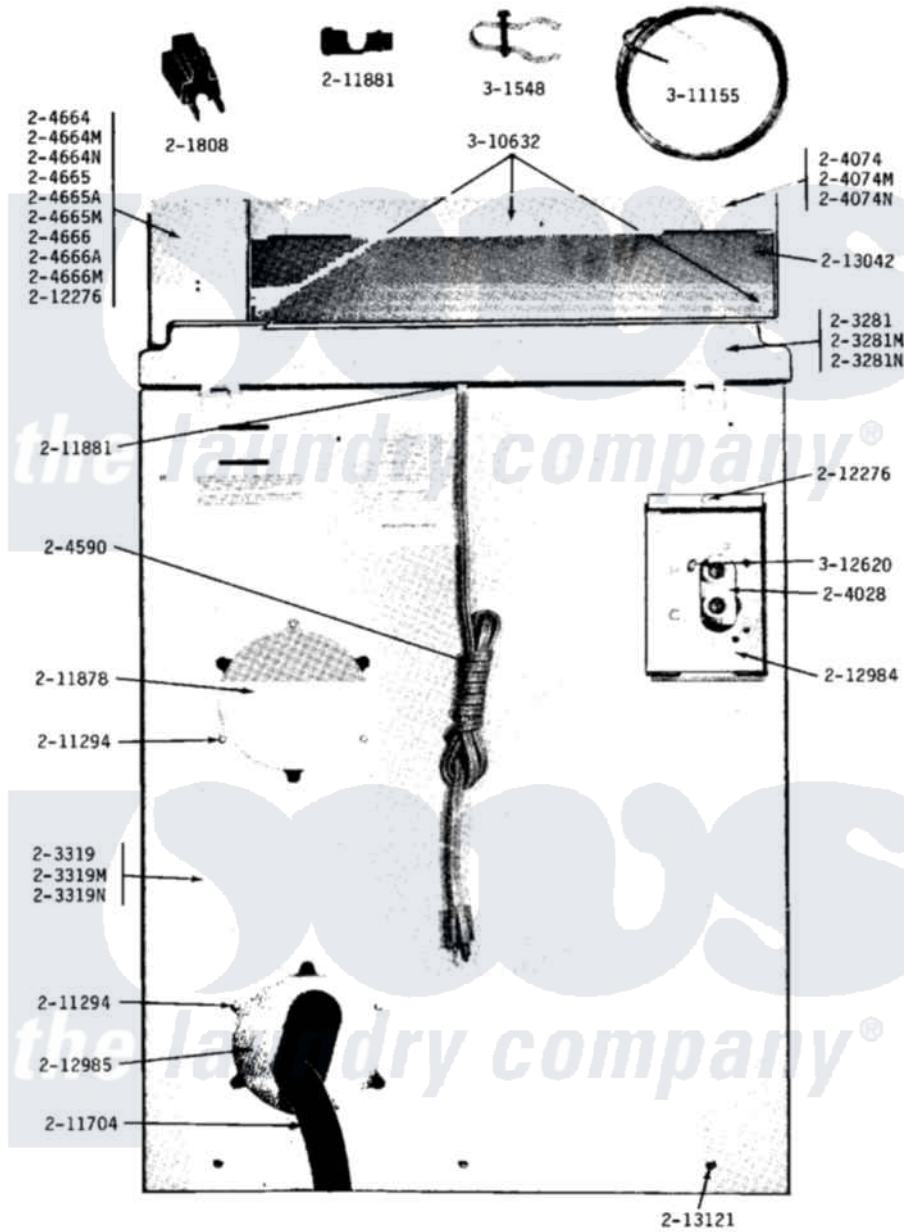

Maytag A18CM 02 - REAR VIEW

Maytag Residential Maytag A18CM Washer Parts Parts Diagram 02 - REAR VIEW
 Click on the part number to view part

Item	Original Part Number	Replaced By	Status	Part Description
001	Y201808			Converter
002	NLA		Not Available	TOP COVER-WHITE
003	NLA		Not Available	CABINET-WHITE
004	204028	205613		Water Valve
005	NLA		Not Available	CONTROL COVER-WHITE
006	204590			Cord, Power
007	NLA		Not Available	CONTROL CENTER-WHITE
008	NLA		Not Available	CONTROL CENTER-WHITE
009	NLA		Not Available	CONTROL CENTER-WHITE
010	211294	90767		Screw, 8A X 3/8 HeX Washer Head Tapping
011	211704			Hose, Drain
012	NLA		Not Available	PLATE, ACCESS
013	211881			Grommet, Cord Part Not Used-Gas Models Only
014	212276	W10116760		Screw
015	NLA		Not Available	VALVE MOUNTING PLATE

016	212985	22002924	Plate, Access
017	213042		Not Available
			PANEL, BACK
018	213121	3400111	Screw, 12-14 X 5/8
019	214518		LABEL, ELECTRICAL INSTR. PART NOT USED-GAS MODELS ONLY
020	301548		Clamp, Ground Wire
021	Y310632	1163839	Screw
022	311155		Ground Wire And Clamp
023	312620		Screw, Sems