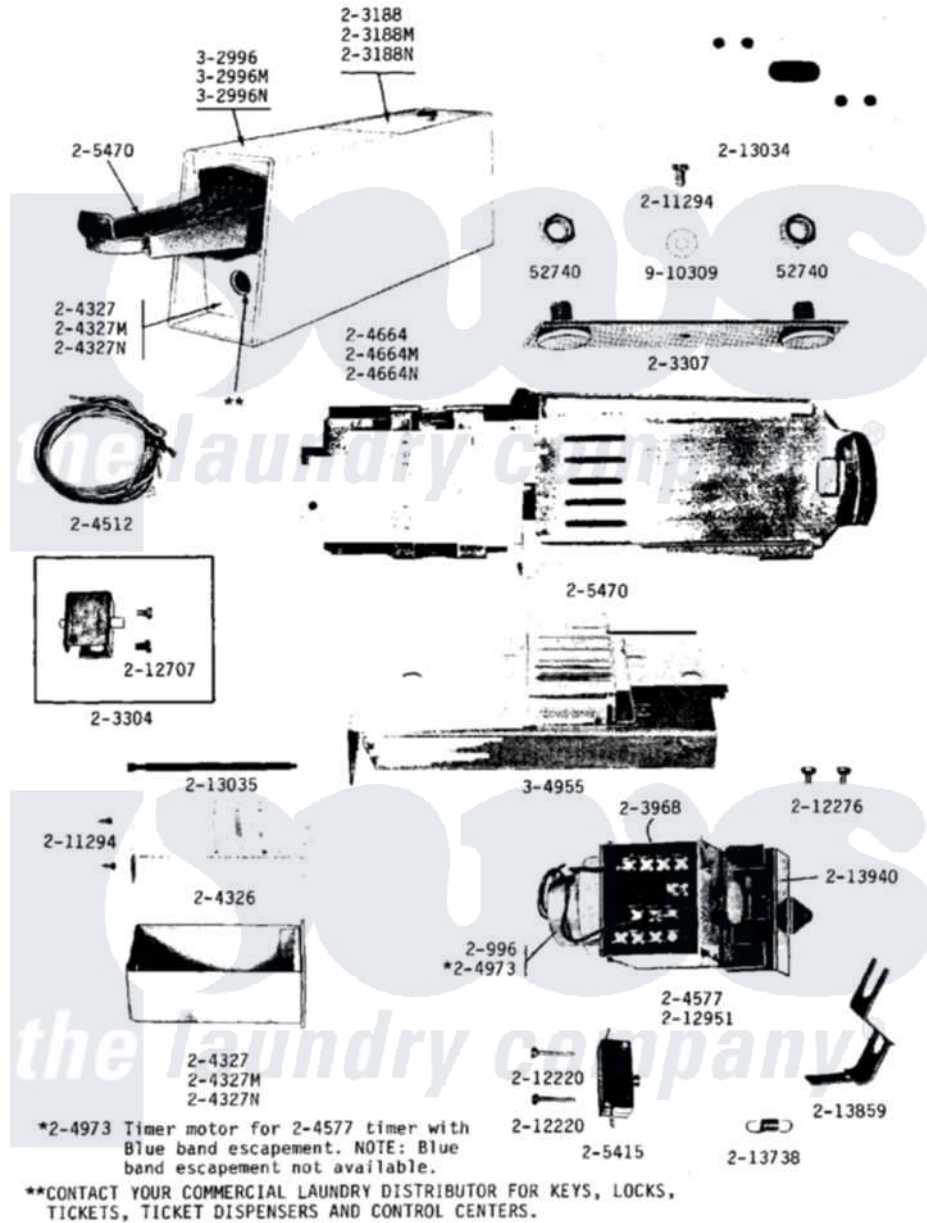

Maytag A18CM 03 - CM CONTROL CENTER

Maytag [Residential Maytag A18CM Washer Parts](#) Parts Diagram 03 - CM CONTROL CENTER
 Click on the part number to view part

Item	Original Part Number	Replaced By	Status	Part Description
001	Y052740	62739		Nut, Lock
002	NLA		Not Available	TIMER MOTOR, A
003	203188		Not Available	TIMER ACCESS DOOR (WHT)
004	NLA		Not Available	ACTUATOR KIT-WASHER SLIDES---N
005	NLA		Not Available	MTG. STRAP---NA
006	NLA		Not Available	HARNESS-SWITCH TO TIMER
007	NLA		Not Available	COIN DROP ASSEMBLY
008	NLA		Not Available	COIN BOX-WHITE---NA
009	NLA		Not Available	MAIN WIRE HARNESS
010	204577		Not Available	TIMER WITH KNOB AND PIN
011	NLA		Not Available	CONTROL CENTER-WHITE
012	204973			Motor, Timer
013	205415	279347		Switch-Lid
014	NLA		Not Available	MAYTAG COIN SLIDE

015	NLA		Not Available	COUNTER KIT WITH ACTUATOR
016	211294	90767		Screw, 8A X 3/8 HeX Washer Head Tapping
017	212220	213501		Screw, No.6-20 X 1-1/8 Inch
018	212276	W10116760		Screw
019	212707	3196385		Screw
020	212951			Screw, No.6-32 X 1/4 Inch
021	NLA		Not Available	GASKET UNDER CONTROL CENTER
022	213035			Bolt, Locking
023	NLA		Not Available	SPRING TENSION LEVER RETURN
024	NLA		Not Available	SPRING TENSION LEVER RETURN
025	NLA		Not Available	LEVER ARM FOR SWITCH
026	NLA		Not Available	MOUNTING BRACKET FOR TIMER
027	NLA		Not Available	OUTER CASE-WHITE
028	NLA		Not Available	COIN BOX COVER
029	910309			Washer, Mounting Strap