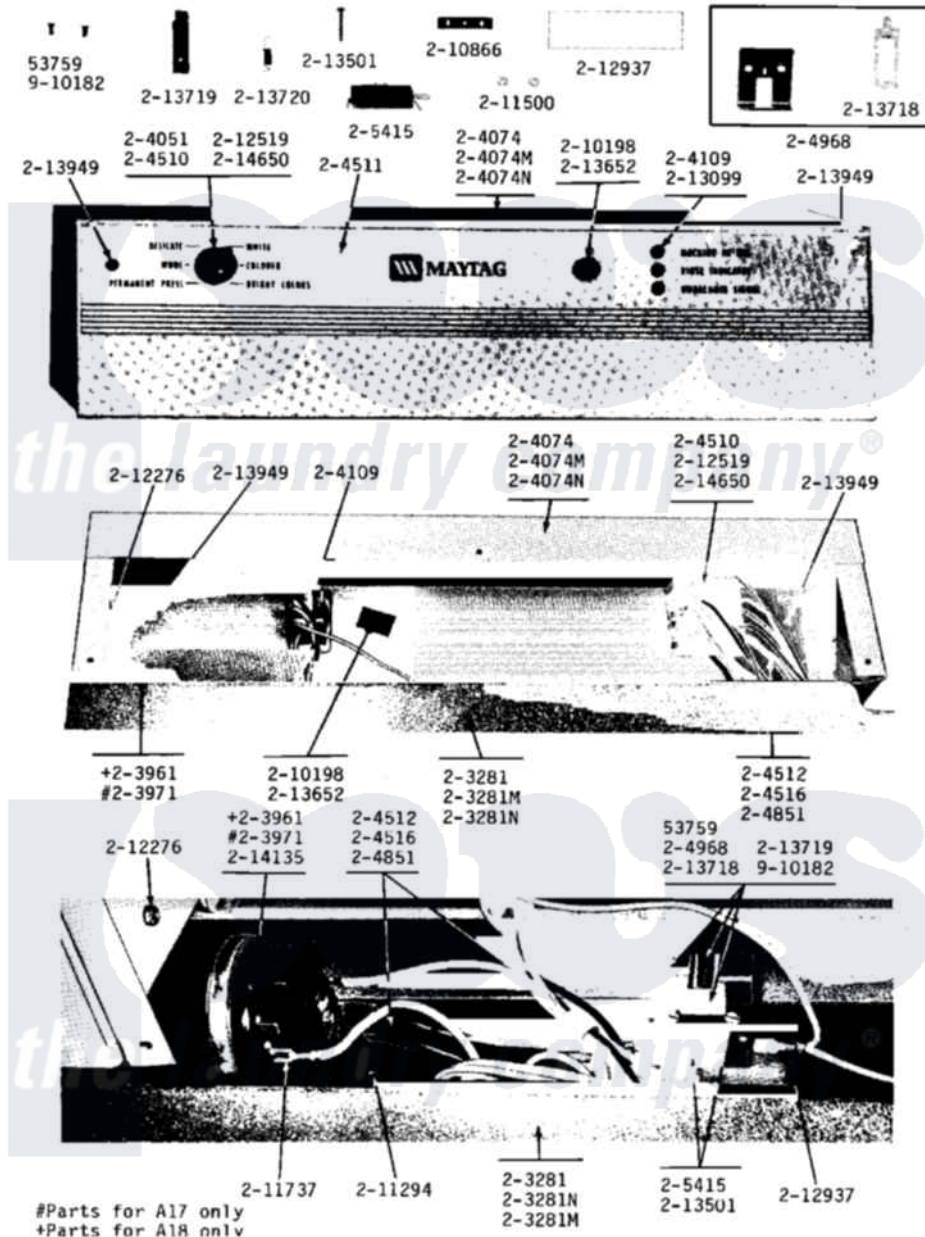

Maytag A18CM 05 - CONTROL PANELS

Maytag [Residential Maytag A18CM Washer Parts](#) Parts Diagram 05 - CONTROL PANELS
 Click on the part number to view part

Item	Original Part Number	Replaced By	Status	Part Description
001	NLA		Not Available	SCREW (No.6-32 X 3/8)
002	NLA		Not Available	TOP COVER-WHITE
003	203961	22004474		Switch- Pr
004	203961	22004474		Switch- Pr
005	204051	22204051		Knob
006	NLA		Not Available	CONTROL COVER-WHITE
007	204109			Light, Signal
008	204510			Fabric Control Switch
009	NLA		Not Available	CONTROL PANEL WITH LENS
010	NLA		Not Available	MAIN WIRE HARNESS
011	NLA		Not Available	MAIN WIRE HARNESS
012	NLA		Not Available	MAIN WIRE HARNESS
013	204968			Plunger And Bracket Assembly--W
014	205415	279347		Switch-Lid
015	210198			Fastener

016	210866		Nut, Twin Speed
017	211294	90767	Screw, 8A X 3/8 HeX Washer Head Tapping
018	211500		Washer, Bracket To Top Cover
019	211737	248562	Terminal
020	212276	W10116760	Screw
021	212519	488234	Screw 8-32 X 1/4
022	212937	Not Available	BARRIER, MOISTURE
023	213042	Not Available	PANEL, BACK
024	213099		Lens For Control Panel
025	213501		Screw, No.6-20 X 1-1/8 Inch
026	NLA	Not Available	LID BUMPER
027	213718		Plunger, Lid Switch
028	213719	Not Available	LEVER, UNBALANCE
029	213720		Spring, Lid Switch
030	213949		Screw, No.8-18 X 5/16 Inch
031	214135	Not Available	CLIP, FASTENER
032	214650		Screw For 2-4051 Knob
033	Y310632	1163839	Screw
034	910182	25-7809	Screw, No.6-20 1/2 Flthd Torx