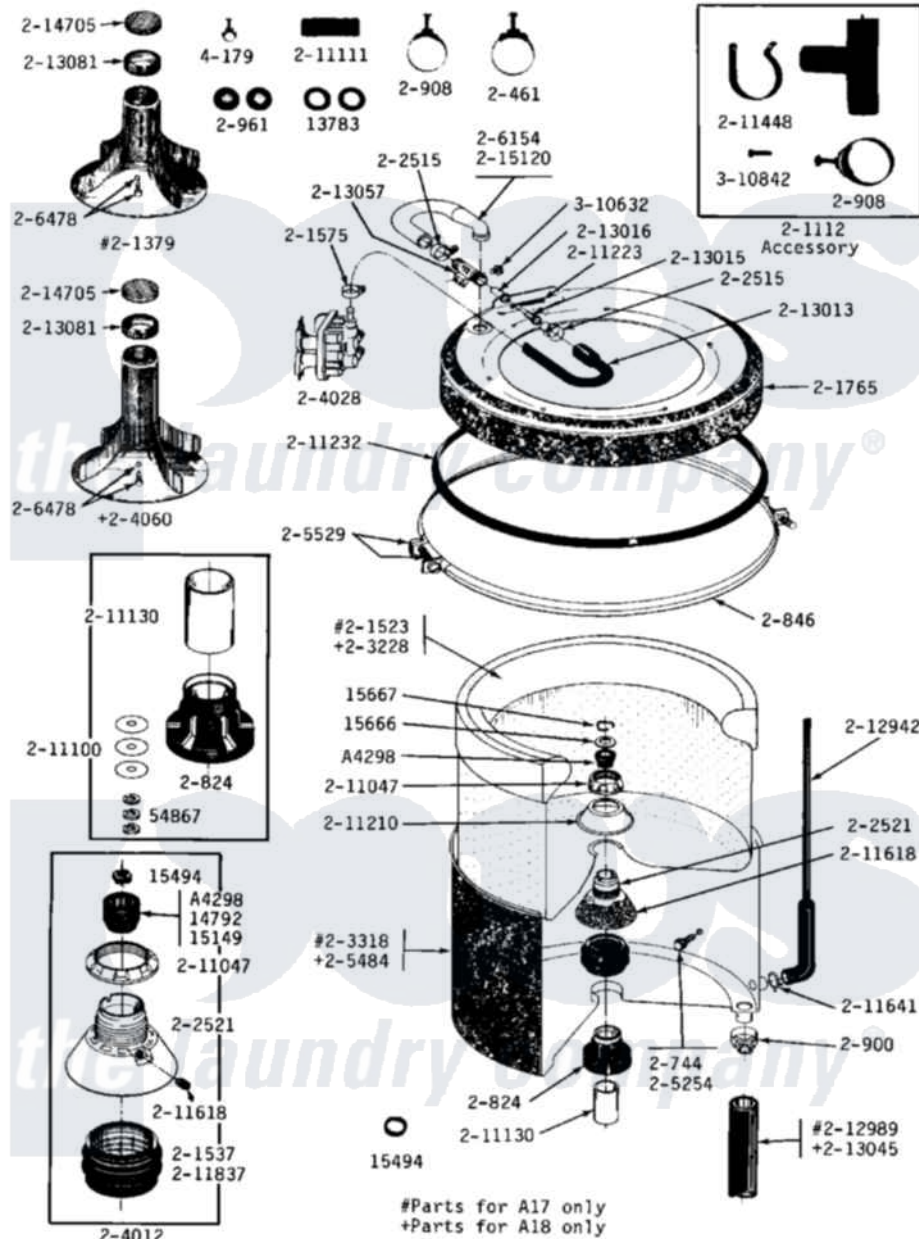

Maytag A18CM 06 - TUB, AGITATOR, MTG. STEM, HOSES & CLAMPS

Maytag Residential Maytag A18CM Washer Parts Parts Diagram 06 - TUB, AGITATOR, MTG. STEM, HOSES & CLAMPS

Click on the part number to view part

| Item | Original Part Number | Replaced By | Status | Part Description |
|------|-------------------------|---------------------------|---------------|-----------------------------------|
| 001 | NLA | | Not Available | SEAL, AGITATOR DRIVE SHAFT |
| 002 | Y013783 | | | Washer, Inlet Hose |
| 003 | Y014792 | 6-0A57420 | | Seal- Agitator |
| 004 | Y015149 | | | Brass Washer-Agitator Seal |
| 005 | Y015494 | | | Stop Ring-Agitator Shaft |
| 006 | Y015666 | | | Washer, Retaining - |
| 007 | Y015667 | | | Retaining Ring |
| 008 | Y054867 | | | Washer, Lock |
| 009 | Y059137 | Y059141 | | Ctn. 50 Ft. 31/32 Drain Hose |
| 010 | Y059141 | | | Ctn. 50 Ft. 31/32 Drain Hose |
| 011 | 200461 | 285655 | | Clamp, Hose |
| 012 | 200672 | 76314 | | Hose, Inlet 6 Ft. Hose With Elbow |
| 013 | 200675 | 76314 | | Hose, Inlet 6 Ft. Hose With Elbow |
| 014 | 200681 | 21001467 | | Hose- 10' |

| | | | |
|-----|------------------------|-------------------------|---------------------------|
| 064 | 214705 | | Cap, Capacitor |
| 065 | 215120 | | Seal For Injector Tube |
| 066 | NLA | Not Available | INLET HOSE, COLD (6'LONG) |
| 067 | Y310632 | 1163839 | Screw |
| 068 | Y310842 | 8182296 | Screw, Agitator |
| 069 | 400179 | 201575 | Clamp, Hose |