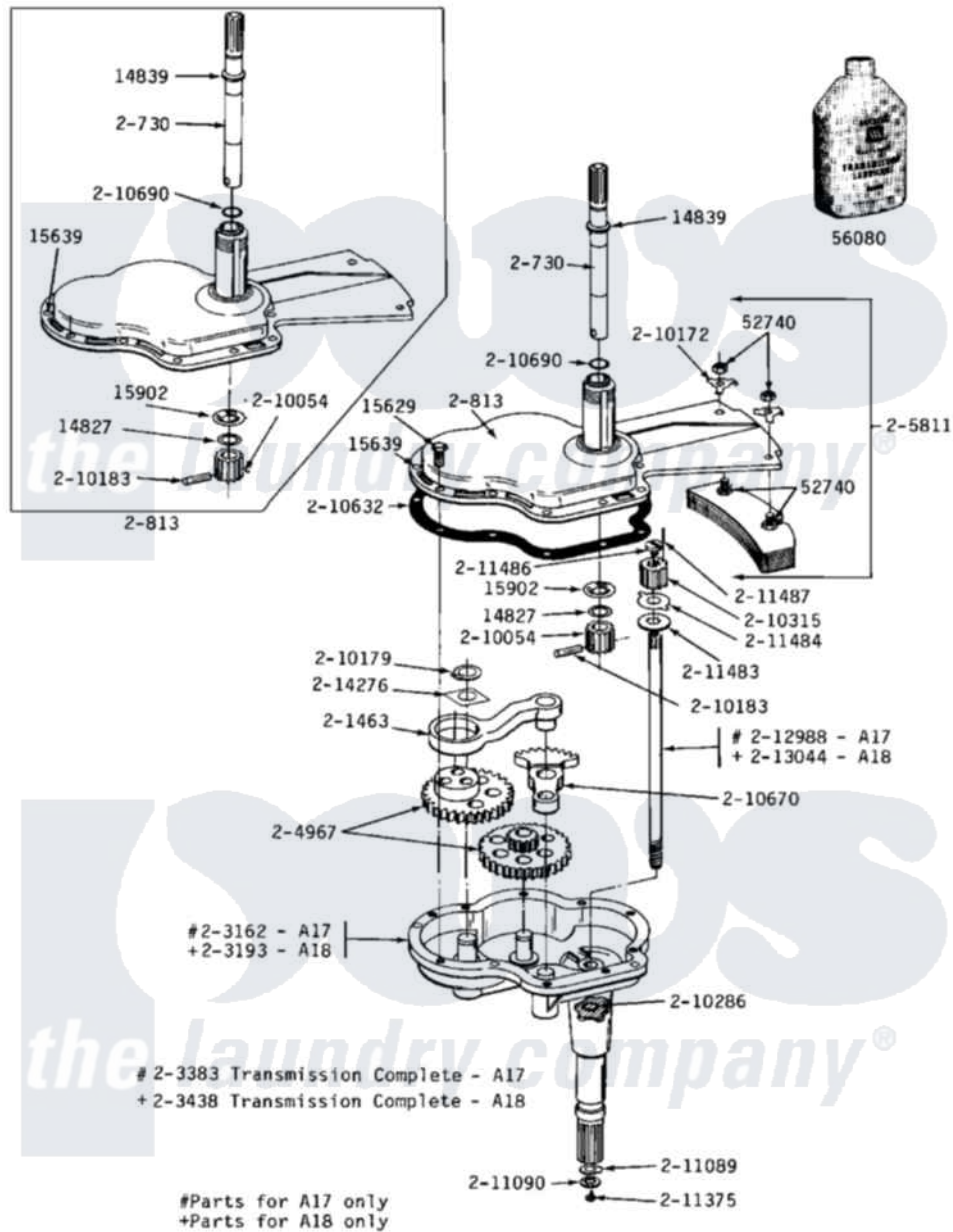

Maytag A18CM 07 - TRANSMISSION

Maytag [Residential Maytag A18CM Washer Parts](#) Parts Diagram 07 - TRANSMISSION
 Click on the part number to view part

Item	Original Part Number	Replaced By	Status	Part Description
001	Y014827			Washer-Center Shaft
002	Y014839			Collar-Drive Shaft
003	Y015629			Bolt, Grinding Chamber
004	NLA		Not Available	DOWEL PIN
005	Y015902			Spring For Agitator
006	Y052740	62739		Nut, Lock
007	Y056080	6-0560800		Oil
008	200730	22002124		Shaft- Agi
009	NLA		Not Available	GEAR CASE COVER ASSEMBLY
010	NLA		Not Available	PITMAN WITH WRIST PIN
011	NLA		Not Available	GEAR HOUSING W/STUDS & TUBE
013	203438	W10172457		Transmison
014	203438	W10172457		Transmison
015	204967			Gear Kit-Power Fin Agitator
016	NLA		Not Available	COUNTERWEIGHT

017	210054		Pinion
018	NLA	Not Available	LOCK WASHER
019	NLA	Not Available	RETAINING RING
020	210183		Groove Pin
021	210286		Seal
022	210315		Pinion
023	210632	22210632	Gasket
024	NLA	Not Available	SEGMENT
025	210690		Seal, Rubber
026	211089		Lug, Stop Pulley
027	211090	22003555	Washer, Stop Lug
028	211375	681582	Screw
029	211483	6-2114830	Washer- SP
030	211484		Washer, Lug
031	211486		Screw, 3/8-16 X 1/2 Inch
032	NLA	Not Available	GROOV-PIN
033	213044		Shaft, Center
034	213044		Shaft, Center
035	NLA	Not Available	WASHER FOR GEARS