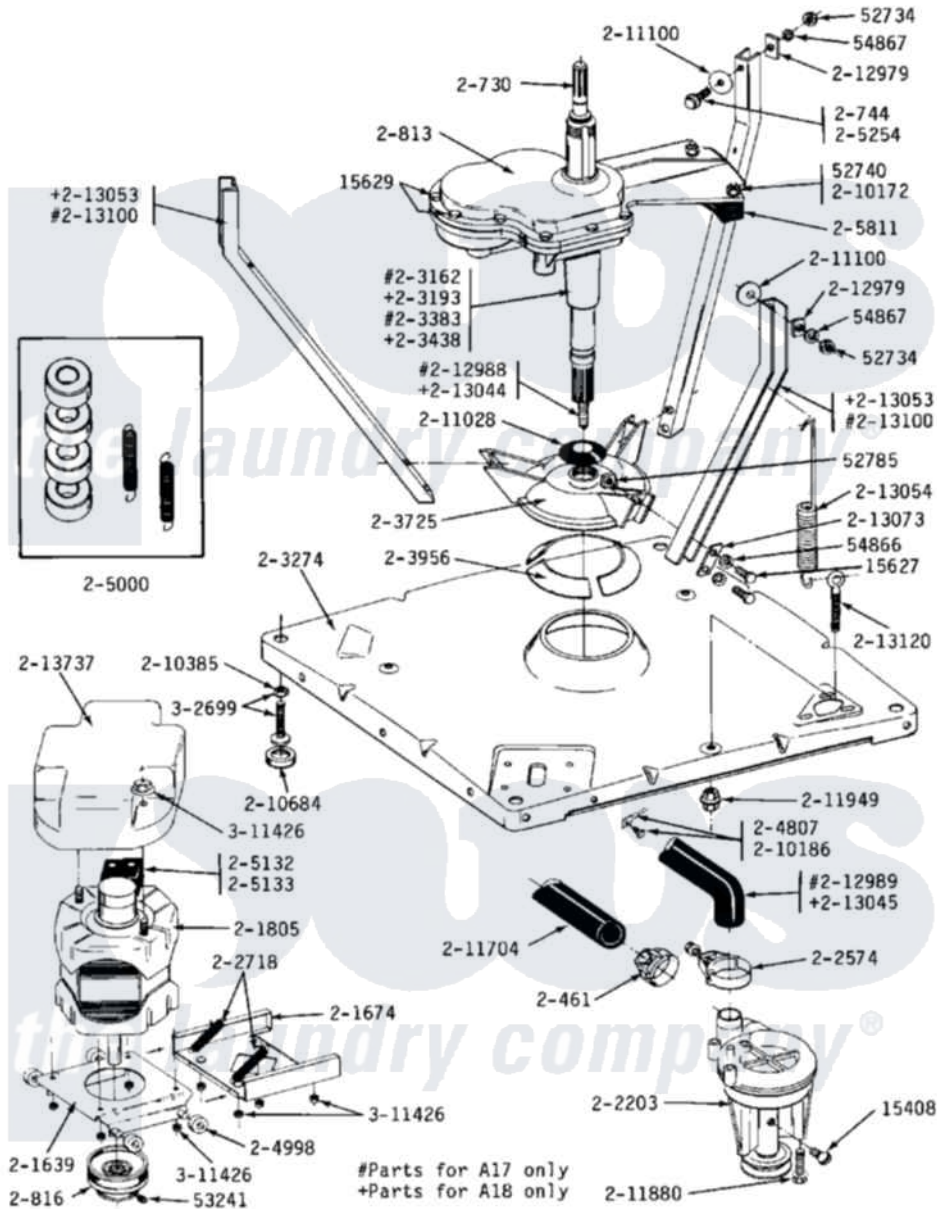

Maytag A18CM 08 - BASE, PUMP, MOTOR & COMPONENTS

Maytag Residential Maytag A18CM Washer Parts Parts Diagram 08 - BASE, PUMP, MOTOR & COMPONENTS
 Click on the part number to view part

Item	Original Part Number	Replaced By	Status	Part Description
001	Y015408	22003235		Screw, Bearing Insert
002	Y015627			Screw- Hex
003	Y015629			Bolt, Grinding Chamber
004	Y052734			Nut, Carrage Bolts And Bracket
005	Y052740	62739		Nut, Lock
006	Y052785			Nut, Brace To Damper
007	Y053241			Set Screw, Motor Pulley
008	Y054866	486009		Lockwasher
009	Y054867			Washer, Lock
010	Y059141			Ctn. 50 Ft. 31/32 Drain Hose
011	200461	285655		Clamp, Hose
012	200730	22002124		Shaft- Agi
013	200744	W10175939		Bolt
014	NLA		Not Available	GEAR CASE COVER ASSEMBLY
015	200816	6-2008160		Pulley- MO