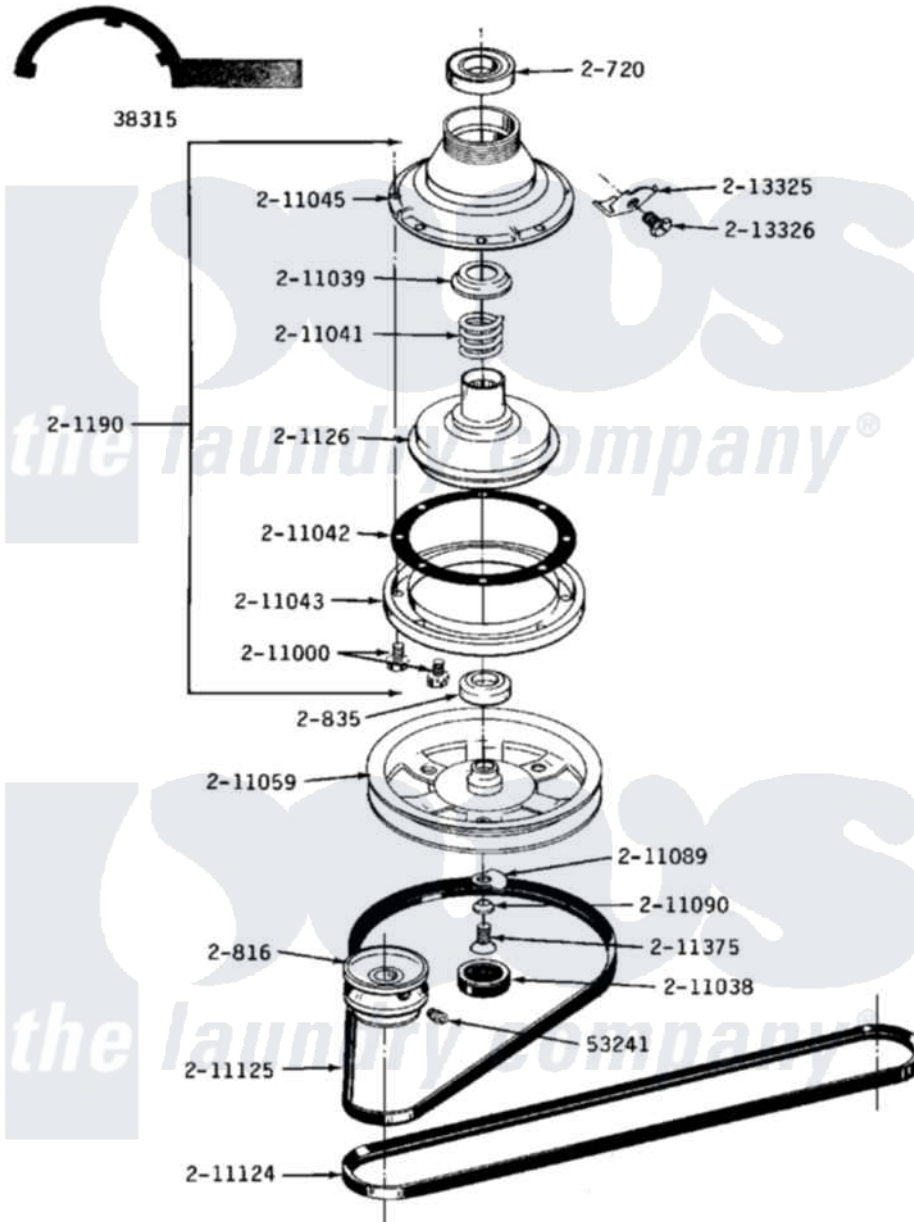

Maytag A18CM 09 - CLUTCH, BRAKE & BELTS

Maytag [Residential Maytag A18CM Washer Parts](#) Parts Diagram 09 - CLUTCH, BRAKE & BELTS
 Click on the part number to view part

Item	Original Part Number	Replaced By	Status	Part Description
001	Y038315	038315		Tool
002	Y053241			Set Screw, Motor Pulley
003	Y200720	22003441		Bearing, Rear
004	200816	6-2008160		Pulley- MO
005	200835			Bearing, Brake Rotor
006	201126	6-2011900		Brake Asse
007	201190	6-2011900		Brake Asse
008	211000			SCREW, BRAKE DRUM (HEX HEAD)
009	NLA		Not Available	CAP, OIL RETAINER
010	211039	6-2011900		Brake Asse
011	211041	6-2011900		Brake Asse
012	211041	6-2011900		Brake Asse
013	211042	6-2011900		Brake Asse
014	211043	6-2011900		Brake Asse
015	211045	6-2011900		Brake Asse
016	211059	6-2301530		Pulley

017	211089		Lug, Stop Pulley
018	211090	22003555	Washer, Stop Lug
019	211124		Part Not Used
020	211125		V Belt, Drive Pulley
021	211375	681582	Screw
022	213325		Clip, Retaining
023	213326		Bolt, Sems Retaining Clip