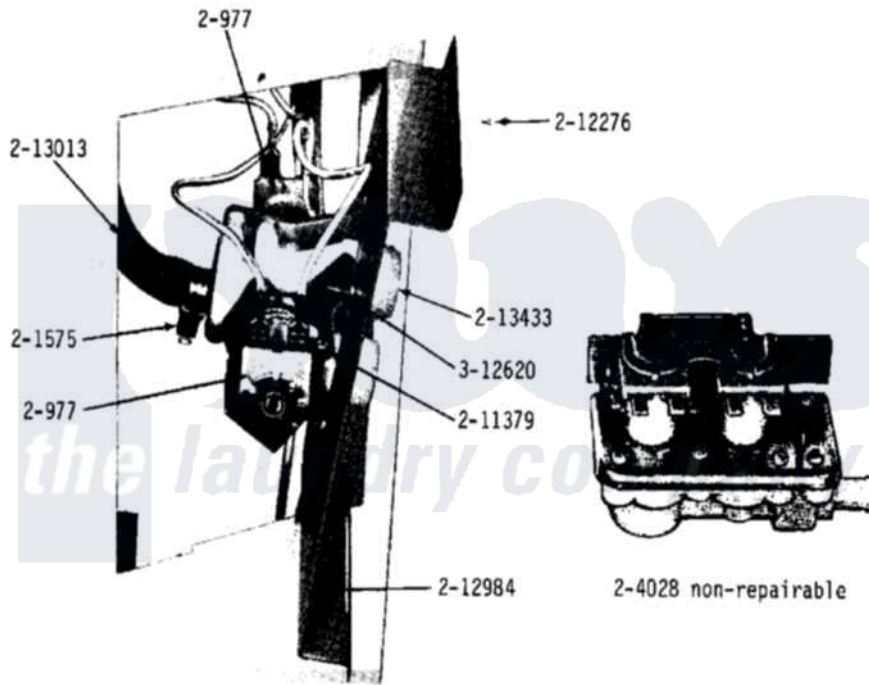

# Maytag A18CM 10 - WATER VALVE

Maytag Residential Maytag A18CM Washer Parts Parts Diagram 10 - WATER VALVE  
 Click on the part number to view part

Item	Original Part Number	Replaced By	Status	Part Description
001	200975		Not Available	DIAPHRAGM
002	<a href="#">200977</a>			Solenoid For Water Valve
003	<a href="#">201575</a>			Clamp, Hose
004	204028	<a href="#">205613</a>		Water Valve
005	<a href="#">211351</a>			Spring For Plunger
006	NLA		Not Available	PLUNGER
007	211363		Not Available	SOLENOID GUIDE
008	NLA		Not Available	SCREW (No.8-18 X 5/8 INCH)
009	NLA		Not Available	BRACKET FOR VALVE
010	212276	<a href="#">W10116760</a>		Screw
011	NLA		Not Available	VALVE MOUNTING PLATE
012	<a href="#">213013</a>			Hose, Injector
013	NLA		Not Available	VALVE BODY
014	NLA		Not Available	DAM FOR VALVE BODY
015	NLA		Not Available	LARGE BRACKET FOR VALVE
016	213433	<a href="#">96160</a>		Screen

017	NLA		Not Available	FLOW WASHER
018	214337	<a href="#">96160</a>		Screen
019	<a href="#">312620</a>			Screw, Sems