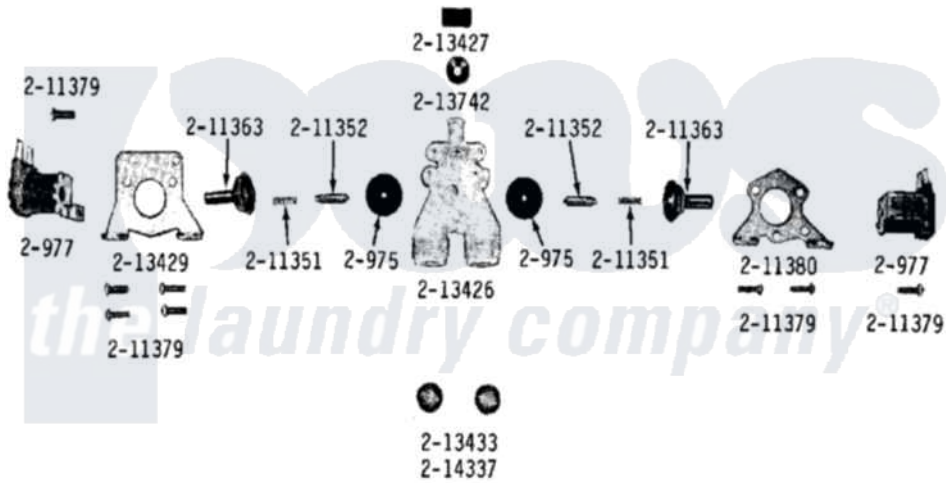

# Maytag A18CM 10 - WATER VALVE

Maytag Residential Maytag A18CM Washer Parts Parts Diagram 10 - WATER VALVE  
 Click on the part number to view part

Item	Original Part Number	Replaced By	Status	Part Description
001	200975		Not Available	DIAPHRAGM
002	<a href="#">200977</a>			Solenoid For Water Valve
003	<a href="#">201575</a>			Clamp, Hose
004	204028	<a href="#">205613</a>		Water Valve
005	<a href="#">211351</a>			Spring For Plunger
006	NLA		Not Available	PLUNGER
007	211363		Not Available	SOLENOID GUIDE
008	NLA		Not Available	SCREW (No.8-18 X 5/8 INCH)
009	NLA		Not Available	BRACKET FOR VALVE
010	212276	<a href="#">W10116760</a>		Screw
011	NLA		Not Available	VALVE MOUNTING PLATE
012	<a href="#">213013</a>			Hose, Injector
013	NLA		Not Available	VALVE BODY
014	NLA		Not Available	DAM FOR VALVE BODY
015	NLA		Not Available	LARGE BRACKET FOR VALVE
016	213433	<a href="#">96160</a>		Screen

017	NLA		Not Available	FLOW WASHER
018	214337	<a href="#">96160</a>		Screen
019	<a href="#">312620</a>			Screw, Sems