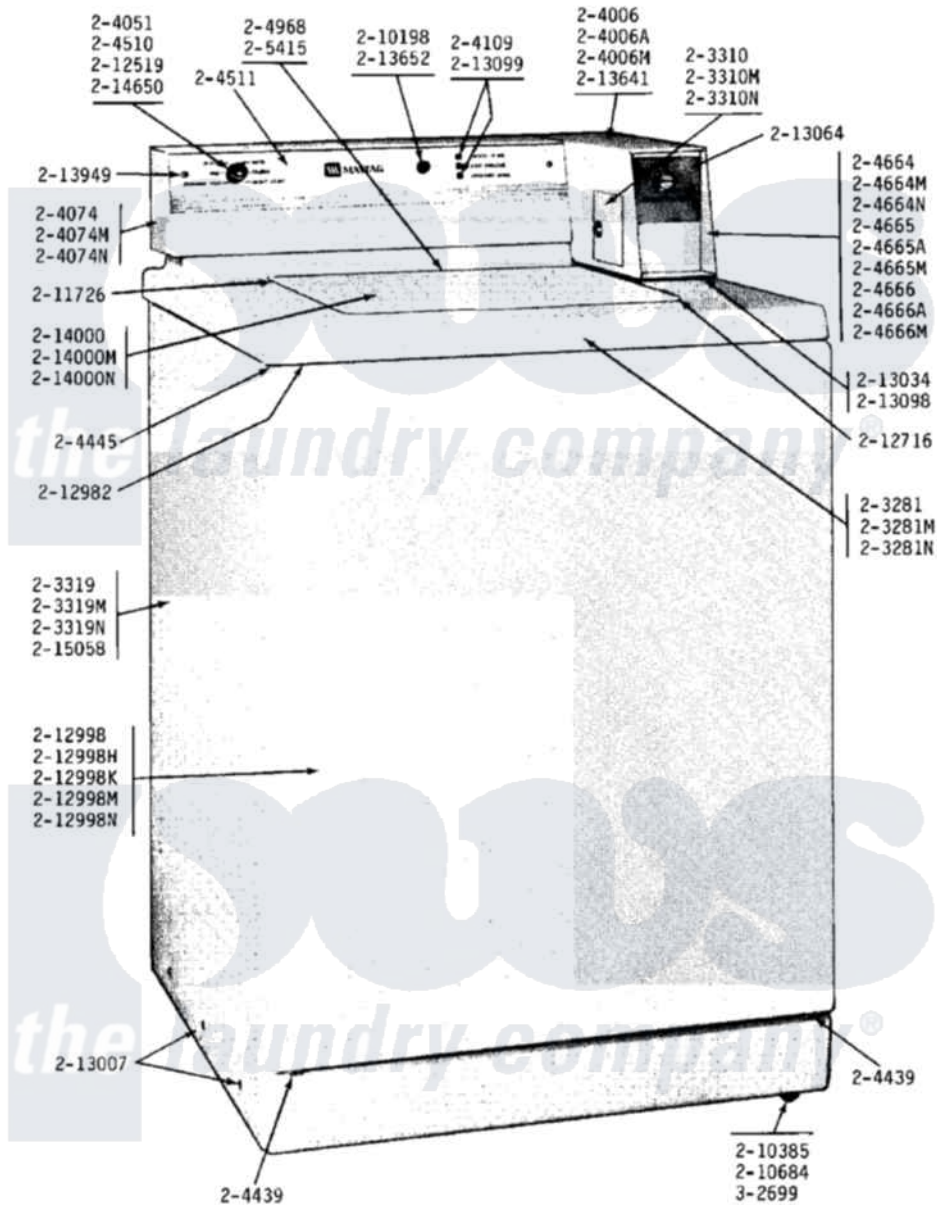

# Maytag A18CT 01 - FRONT VIEW

Maytag [Residential Maytag A18CT Washer Parts](#) Parts Diagram 01 - FRONT VIEW  
 Click on the part number to view part

Item	Original Part Number	Replaced By	Status	Part Description
001	NLA		Not Available	TOP COVER-WHITE
002	NLA		Not Available	ACCESS DOOR (WHITE)
003	NLA		Not Available	CABINET-WHITE
004	NLA		Not Available	ACCESS DOOR (WHITE)
005	204051	<a href="#">22204051</a>		Knob
006	NLA		Not Available	CONTROL COVER-WHITE
007	<a href="#">204109</a>			Light, Signal
008	<a href="#">204439</a>			Screw And Fstner Assembly
009	<a href="#">204445</a>			Screw And Fastener Assembly
010	<a href="#">204510</a>			Fabric Control Switch
011	NLA		Not Available	CONTROL PANEL WITH LENS
012	NLA		Not Available	CONTROL CENTER-WHITE
013	NLA		Not Available	CONTROL CENTER-WHITE
014	NLA		Not Available	CONTROL CENTER-WHITE
015	<a href="#">204968</a>			Plunger And Bracket Assembly--W

016	205415	<a href="#">279347</a>		Switch-Lid
017	<a href="#">210198</a>			Fastener
018	<a href="#">210385</a>			Lock Nut For Adjustable Leg
019	<a href="#">210684</a>			Foot, Adjustable Leg
020	<a href="#">211726</a>			Hinge, Ball Lid
021	212519	<a href="#">488234</a>		Screw 8-32 X 1/4
022	<a href="#">212716</a>			Bumper, Lid
023	212982	<a href="#">22001650</a>		Fastener, Spring
024	212998		Not Available	PANEL, FRONT (WHT)
025	<a href="#">213007</a>			Xfor Cabinet See Cabinet, Back
026	NLA		Not Available	GASKET UNDER CONTROL CENTER
027	NLA		Not Available	FRONT PLATE F/TICKET CONTRO
028	NLA		Not Available	GASKET UNDER CONTROL CENTER
029	<a href="#">213099</a>			Lens For Control Panel
030	NLA		Not Available	LATCH FOR ACCESS DOOR
031	NLA		Not Available	LID BUMPER
032	<a href="#">213949</a>			Screw, No.8-18 X 5/16 Inch
033	214000		Not Available	LID-WHITE
034	<a href="#">214650</a>			Screw For 2-4051 Knob
035	<a href="#">215058</a>			Pad, Cabinet Bumper
036	Y302699	<a href="#">22003428</a>		Leg, Adjustable