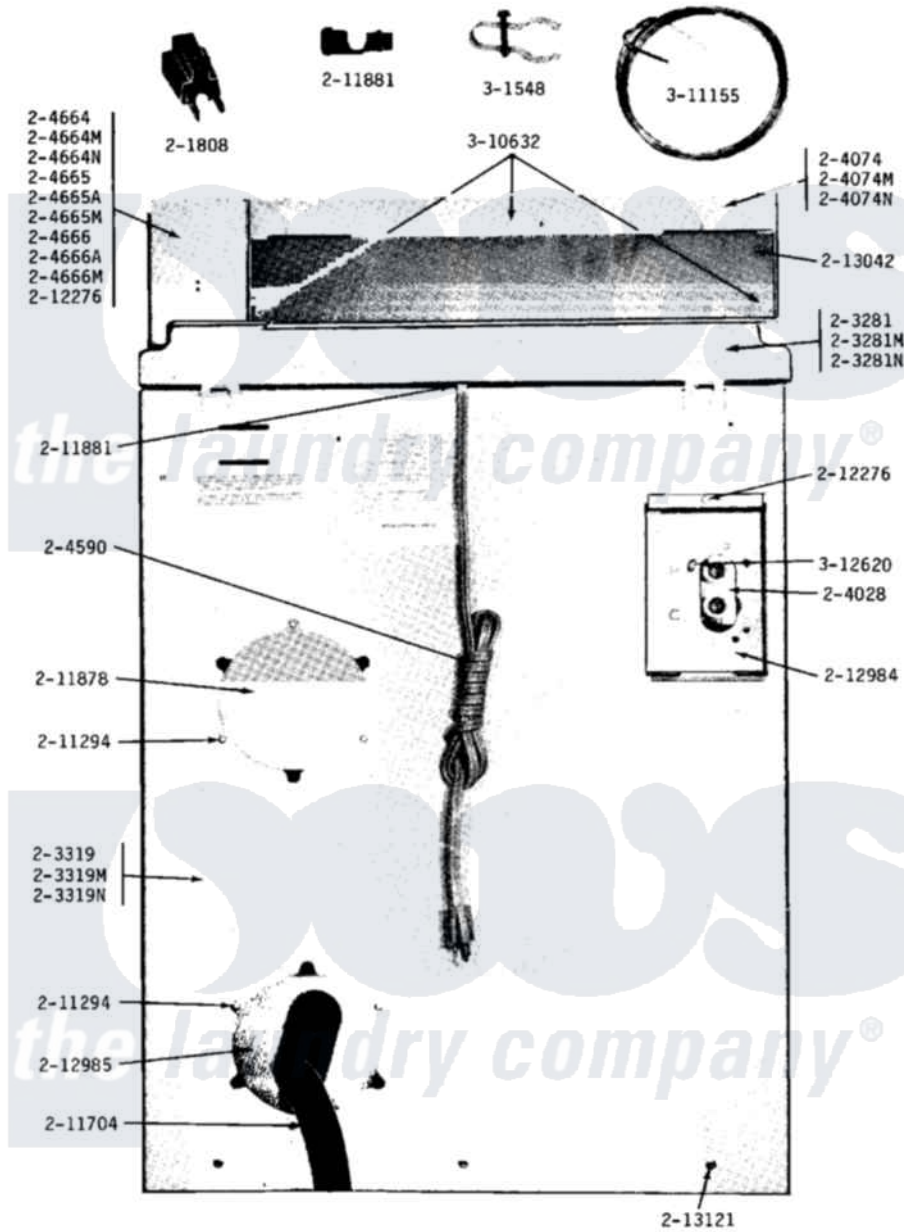

Maytag A18CT 02 - REAR VIEW

Maytag Residential Maytag A18CT Washer Parts Parts Diagram 02 - REAR VIEW
 Click on the part number to view part

Item	Original Part Number	Replaced By	Status	Part Description
001	Y201808			Converter
002	NLA		Not Available	TOP COVER-WHITE
003	NLA		Not Available	CABINET-WHITE
004	204028	205613		Water Valve
005	NLA		Not Available	CONTROL COVER-WHITE
006	204590			Cord, Power
007	NLA		Not Available	CONTROL CENTER-WHITE
008	NLA		Not Available	CONTROL CENTER-WHITE
009	NLA		Not Available	CONTROL CENTER-WHITE
010	211294	90767		Screw, 8A X 3/8 HeX Washer Head Tapping
011	211704			Hose, Drain
012	NLA		Not Available	PLATE, ACCESS
013	211881			Grommet, Cord Part Not Used-Gas Models Only
014	212276	W10116760		Screw
015	NLA		Not Available	VALVE MOUNTING PLATE

016	212985	22002924	Plate, Access
017	213042		Not Available
			PANEL, BACK
018	213121	3400111	Screw, 12-14 X 5/8
019	214518		LABEL, ELECTRICAL INSTR. PART NOT USED-GAS MODELS ONLY
020	301548		Clamp, Ground Wire
021	Y310632	1163839	Screw
022	311155		Ground Wire And Clamp
023	312620		Screw, Sems