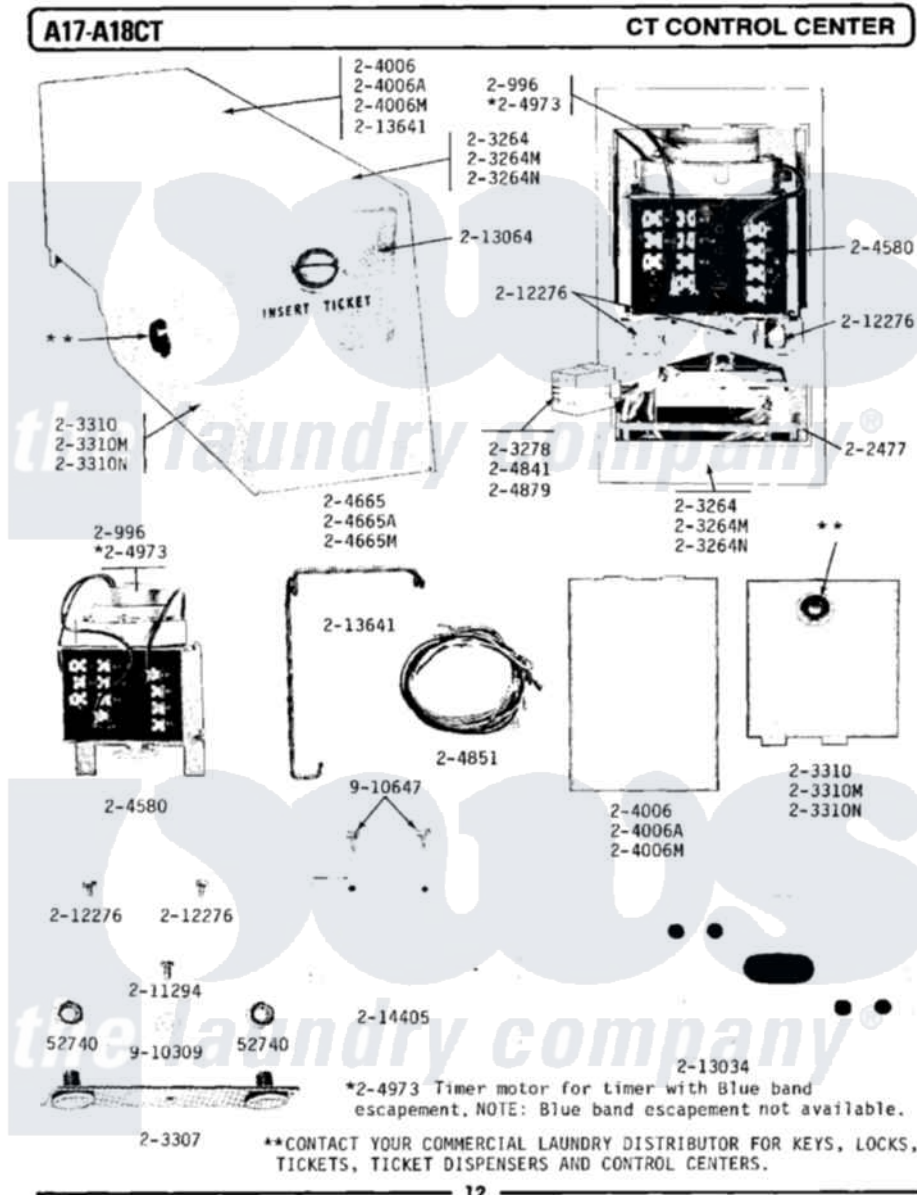

# Maytag A18CT 03 - CT CONTROL CENTER

Maytag Residential Maytag A18CT Washer Parts Parts Diagram 03 - CT CONTROL CENTER

Click on the part number to view part

Item	Original Part Number	Replaced By	Status	Part Description
001	Y052740	<a href="#">62739</a>		Nut, Lock
002	NLA		Not Available	TIMER MOTOR, A
003	202477	<a href="#">22003292</a>		Control As
004	NLA		Not Available	OUTER CASE-WHITE
005	NLA		Not Available	HARNES FOR TICKET CONTROL
006	NLA		Not Available	MTG. STRAP---NA
007	NLA		Not Available	ACCESS DOOR (WHITE)
008	NLA		Not Available	ACCESS DOOR (WHITE)
009	NLA		Not Available	TIMER WITH KNOB AND PIN
010	NLA		Not Available	CONTROL CENTER-WHITE
011	NLA		Not Available	WIRE HARNES
012	NLA		Not Available	MAIN WIRE HARNES
013	NLA		Not Available	HARNES FOR TICKET CONTROL
014	<a href="#">204973</a>			Motor, Timer
015	NLA		Not Available	DOUBLE MELT CLIP

015	NLA		Not Available	W/DEFLECTO
016	211294	<a href="#">90767</a>		Screw, 8A X 3/8 HeX Washer Head Tapping
017	212276	<a href="#">W10116760</a>		Screw
018	NLA		Not Available	GASKET UNDER CONTROL CENTER
019	NLA		Not Available	FRONT PLATE F/TICKET CONTROL
020	NLA		Not Available	LATCH FOR ACCESS DOOR
021	NLA		Not Available	MOISTURE SHIELD
022	<a href="#">910309</a>			Washer, Mounting Strap
023	910647	<a href="#">489355</a>		Screw, 8 X 1/2