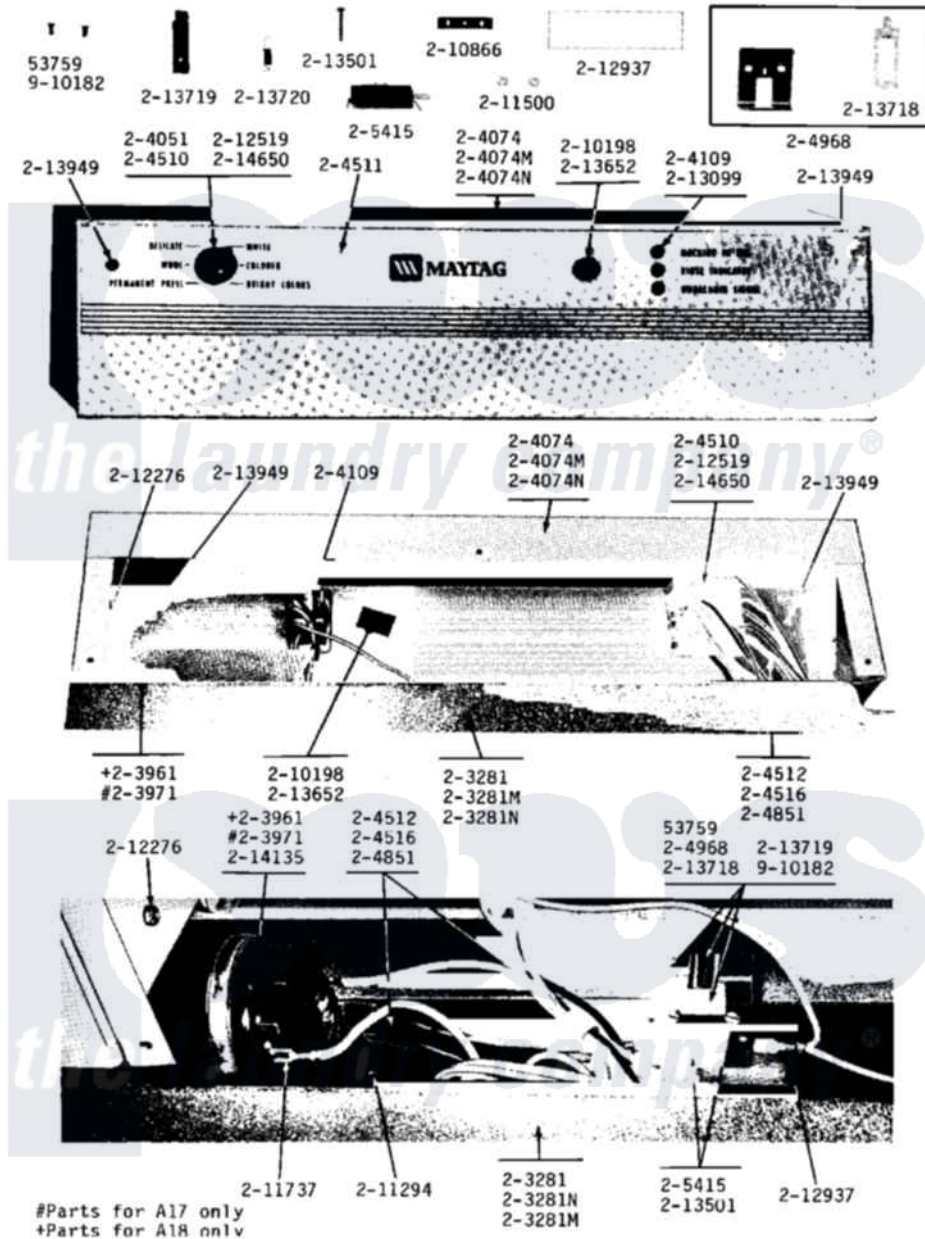

Maytag A18CT 05 - CONTROL PANELS

Maytag [Residential Maytag A18CT Washer Parts](#) Parts Diagram 05 - CONTROL PANELS
 Click on the part number to view part

Item	Original Part Number	Replaced By	Status	Part Description
001	NLA		Not Available	SCREW (No.6-32 X 3/8)
002	NLA		Not Available	TOP COVER-WHITE
003	203961	22004474		Switch- Pr
004	203961	22004474		Switch- Pr
005	204051	22204051		Knob
006	NLA		Not Available	CONTROL COVER-WHITE
007	204109			Light, Signal
008	204510			Fabric Control Switch
009	NLA		Not Available	CONTROL PANEL WITH LENS
010	NLA		Not Available	MAIN WIRE HARNESS
011	NLA		Not Available	MAIN WIRE HARNESS
012	NLA		Not Available	MAIN WIRE HARNESS
013	204968			Plunger And Bracket Assembly--W
014	205415	279347		Switch-Lid
015	210198			Fastener

016	210866		Nut, Twin Speed
017	211294	90767	Screw, 8A X 3/8 HeX Washer Head Tapping
018	211500		Washer, Bracket To Top Cover
019	211737	248562	Terminal
020	212276	W10116760	Screw
021	212519	488234	Screw 8-32 X 1/4
022	212937	Not Available	BARRIER, MOISTURE
023	213042	Not Available	PANEL, BACK
024	213099		Lens For Control Panel
025	213501		Screw, No.6-20 X 1-1/8 Inch
026	NLA	Not Available	LID BUMPER
027	213718		Plunger, Lid Switch
028	213719	Not Available	LEVER, UNBALANCE
029	213720		Spring, Lid Switch
030	213949		Screw, No.8-18 X 5/16 Inch
031	214135	Not Available	CLIP, FASTENER
032	214650		Screw For 2-4051 Knob
033	Y310632	1163839	Screw
034	910182	25-7809	Screw, No.6-20 1/2 Flthd Torx