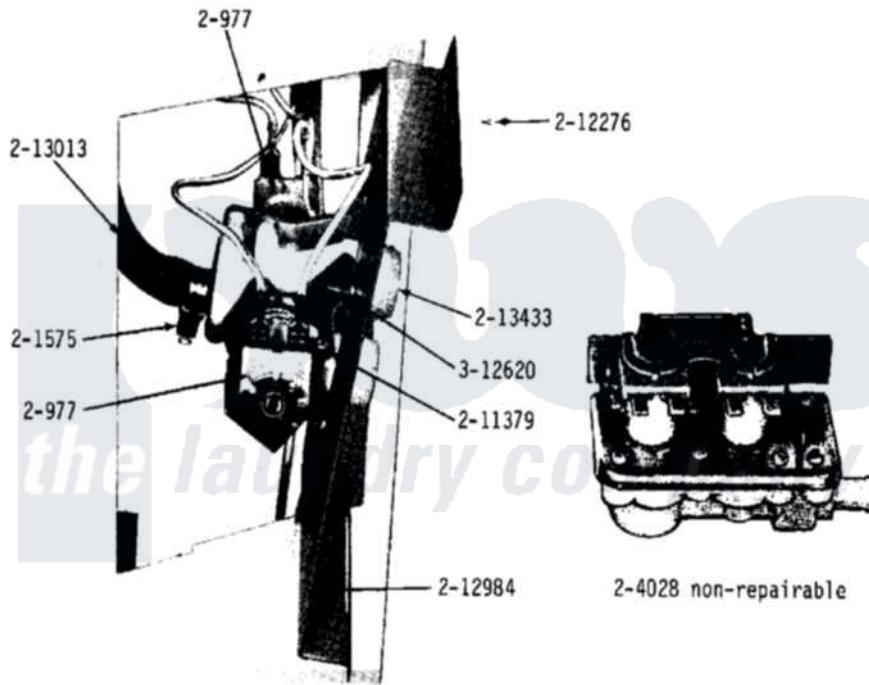

Maytag A18CT 10 - WATER VALVE

Maytag Residential Maytag A18CT Washer Parts Parts Diagram 10 - WATER VALVE
 Click on the part number to view part

Item	Original Part Number	Replaced By	Status	Part Description
001	200975		Not Available	DIAPHRAGM
002	200977			Solenoid For Water Valve
003	201575			Clamp, Hose
004	204028	205613		Water Valve
005	211351			Spring For Plunger
006	NLA		Not Available	PLUNGER
007	211363		Not Available	SOLENOID GUIDE
008	NLA		Not Available	SCREW (No.8-18 X 5/8 INCH)
009	NLA		Not Available	BRACKET FOR VALVE
010	212276	W10116760		Screw
011	NLA		Not Available	VALVE MOUNTING PLATE
012	213013			Hose, Injector
013	NLA		Not Available	VALVE BODY
014	NLA		Not Available	DAM FOR VALVE BODY
015	NLA		Not Available	LARGE BRACKET FOR VALVE
016	213433	96160		Screen

017	NLA		Not Available	FLOW WASHER
018	214337	96160		Screen
019	312620			Screw, Sems