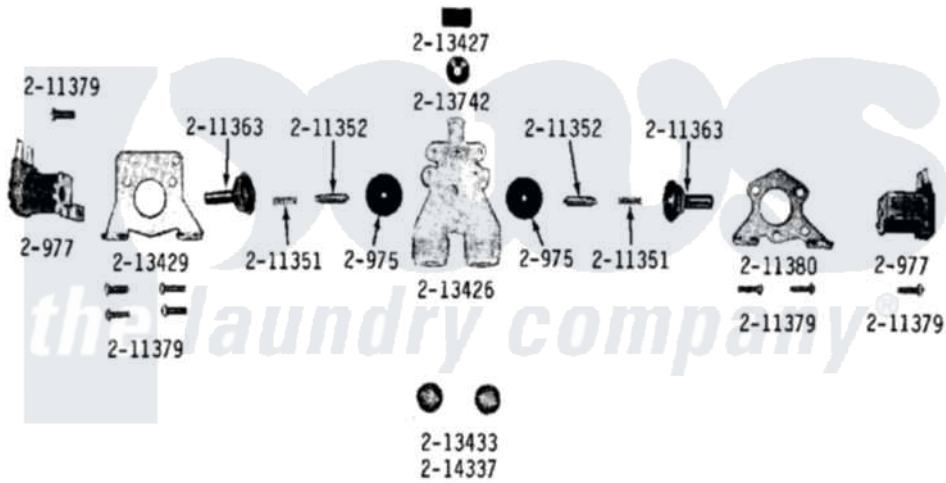

Maytag A18CT 10 - WATER VALVE

Maytag Residential Maytag A18CT Washer Parts Parts Diagram 10 - WATER VALVE
 Click on the part number to view part

Item	Original Part Number	Replaced By	Status	Part Description
001	200975		Not Available	DIAPHRAGM
002	200977			Solenoid For Water Valve
003	201575			Clamp, Hose
004	204028	205613		Water Valve
005	211351			Spring For Plunger
006	NLA		Not Available	PLUNGER
007	211363		Not Available	SOLENOID GUIDE
008	NLA		Not Available	SCREW (No.8-18 X 5/8 INCH)
009	NLA		Not Available	BRACKET FOR VALVE
010	212276	W10116760		Screw
011	NLA		Not Available	VALVE MOUNTING PLATE
012	213013			Hose, Injector
013	NLA		Not Available	VALVE BODY
014	NLA		Not Available	DAM FOR VALVE BODY
015	NLA		Not Available	LARGE BRACKET FOR VALVE
016	213433	96160		Screen

017	NLA		Not Available	FLOW WASHER
018	214337	96160		Screen
019	312620			Screw, Sems