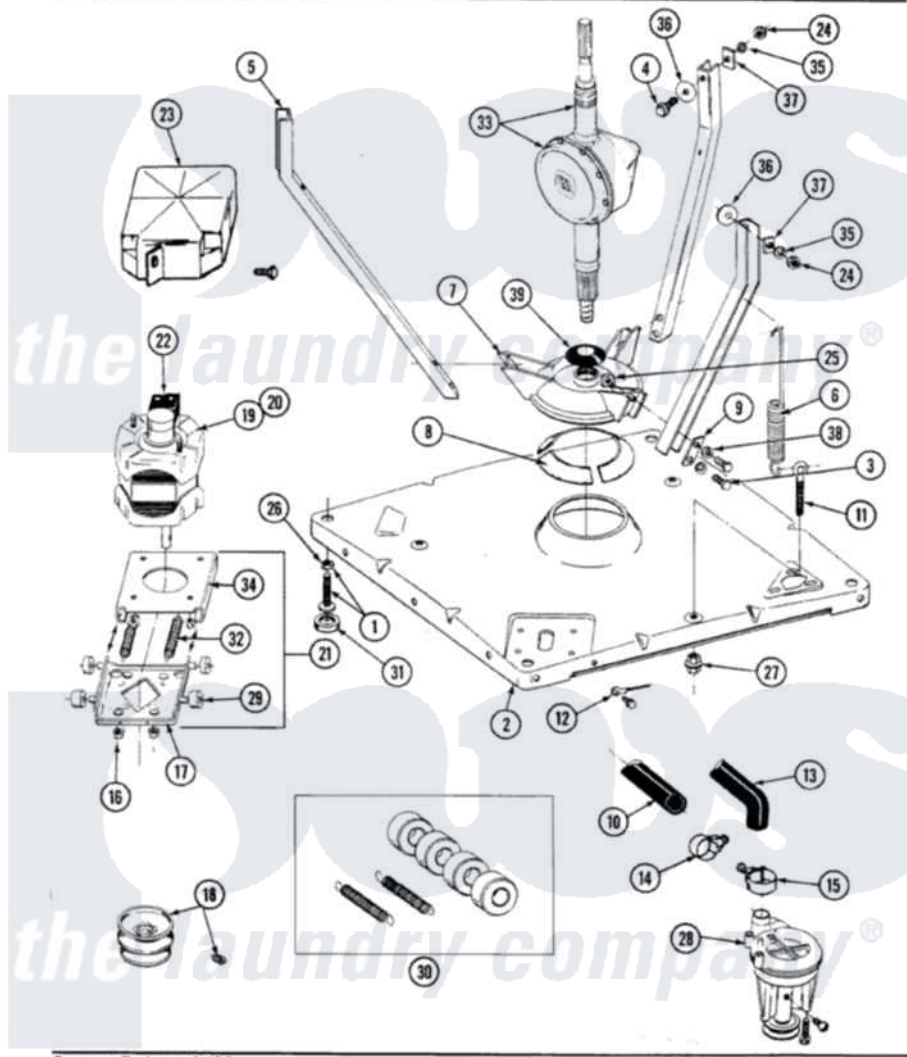

# Maytag A1910 01 - BASE, PUMP, MOTOR & COMPONENTS

SECTION: BASE, PUMP, MOTOR & COMPONENTS  
 MODEL: ALL MODELS

Issue Date: 6/90

40

Maytag [Residential Maytag A1910 Washer Parts](#) Parts Diagram 01 - BASE, PUMP, MOTOR & COMPONENTS  
 Click on the part number to view part

Item	Original Part Number	Replaced By	Status	Part Description
1	Y302699	<a href="#">22003428</a>		Leg, Adjustable
2	<a href="#">203274</a>			Base With Damper Pads
3	<a href="#">Y015627</a>			Screw- Hex
4	205254	<a href="#">W10175938</a>		Bolt
"	200744	<a href="#">W10175939</a>		Bolt
5	213100		Not Available	PART NOT USED
6	<a href="#">213054</a>			Centering Spring - 3 Used
7	<a href="#">203725</a>			Damper W/Bolt And Clip
8	<a href="#">203956</a>			Damper Pad Kit
9	<a href="#">213073</a>			Washer, Double Brace
10	214767	<a href="#">22001448</a>		Hose, Pump
11	213120	<a href="#">216416</a>		Bolt, Eye/Centering Spring
12	210186	<a href="#">3370225</a>		Screw
"	<a href="#">204807</a>			Ground Wire, Supp. Plte To Top Cover
13	<a href="#">Y212989</a>			Hose, Outer Tub To Pump
14	200461	<a href="#">285655</a>		Clamp, Hose