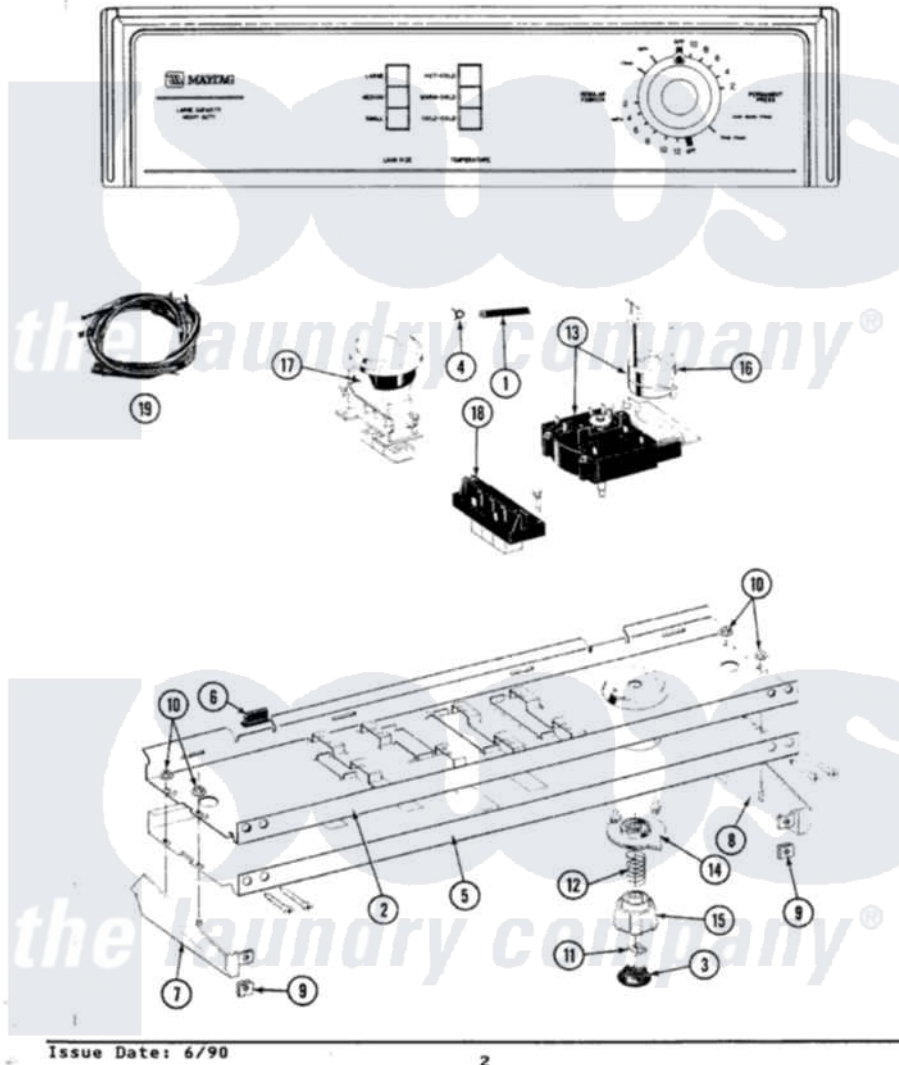

# Maytag A1910 04 - CONTROL PANEL

SECTION: CONTROL PANEL  
MODEL: A1910

Issue Date: 6/90

2

Maytag [Residential Maytag A1910 Washer Parts](#) Parts Diagram 04 - CONTROL PANEL  
Click on the part number to view part

Item	Original Part Number	Replaced By	Status	Part Description
1	212942	<a href="#">22001619</a>		Tube, Water Level Switch
2	<a href="#">214818</a>			Back Up Plate
"	<a href="#">210932</a>			Screw, No.8 X 9/16 Ctsk Note: Screw, Inlet Duct
3	215821		Not Available	CAP, KNOB
4	410296	<a href="#">596669</a>		Clamp, Manifold
5	207408		Not Available	CONTROL PANEL
"	<a href="#">210932</a>			Screw, No.8 X 9/16 Ctsk Note: Screw, Inlet Duct
6	<a href="#">214897</a>			Pad, Control Panel
7	207215		Not Available	END CAP LH
8	207216		Not Available	END CAP RH
9	<a href="#">214894</a>			Fastener, End Cap
10	<a href="#">214872</a>			Palnut, End Cap Note: Nut, Lamp Holder
11	<a href="#">211605</a>			Bezel, Timer Dial
12	<a href="#">211065</a>			Spring, Index Wheel

13	213966	<a href="#">3400014</a>	Screw
"	<a href="#">207379</a>		Timer
14	215827	Not Available	TIMER DIAL SKIRT
15	<a href="#">215828</a>		Knob, Timer
16	205033	<a href="#">22205033</a>	Motor- Tim
17	207363	Not Available	3 LEVEL PRESSURE SWITCH
"	211168	<a href="#">W10139210</a>	Screw, 8-18 X 5/16
18	213117	<a href="#">67006908</a>	Screw, Ice Rack
"	207368	Not Available	TEMP CONTROL SWITCH - 3 BUTTON
19	<a href="#">207383</a>		Wire Harness