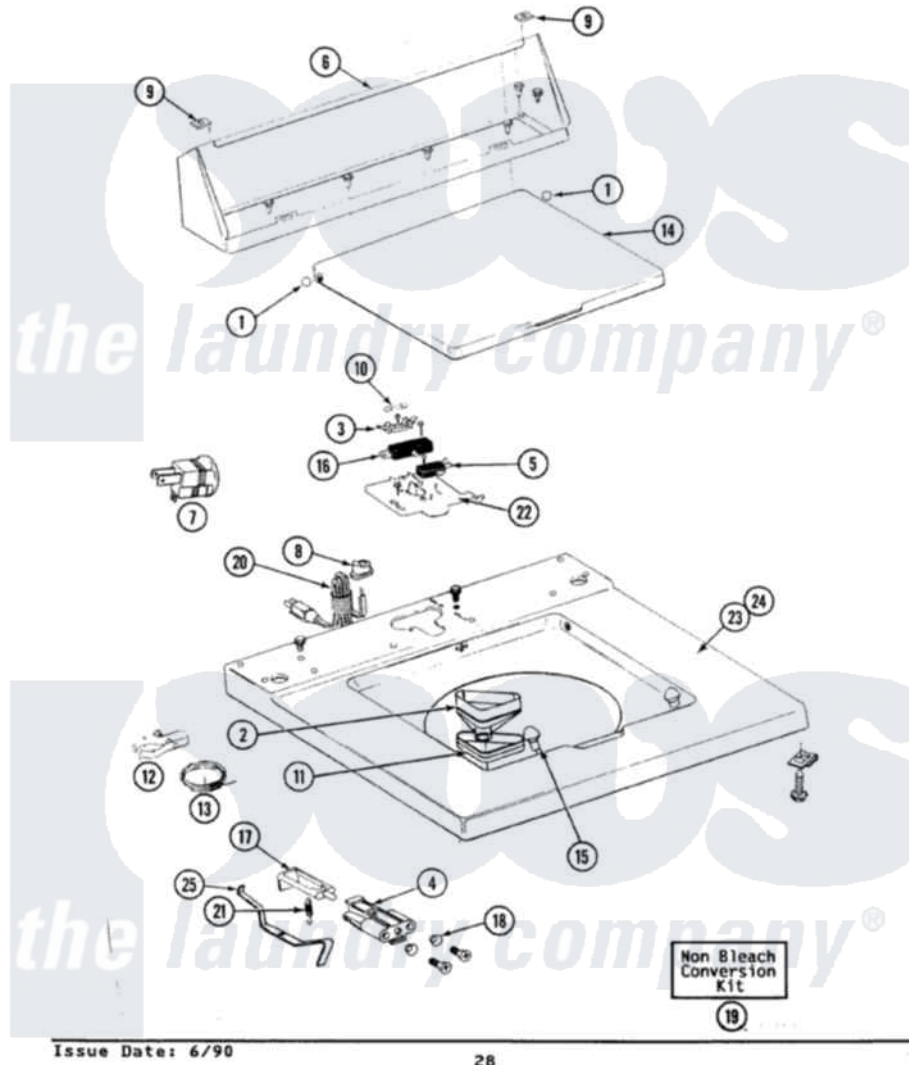

# Maytag A1910 06 - TOP COVER, CONSOLE & LID SWITCH

SECTION: TOP COVER, CONSOLE & LID SWITCH  
 MODEL: ALL MODELS

Issue Date: 6/90

28

Maytag [Residential Maytag A1910 Washer Parts](#) Parts Diagram 06 - TOP COVER, CONSOLE & LID SWITCH  
 Click on the part number to view part

Item	Original Part Number	Replaced By	Status	Part Description
1	<a href="#">211726</a>			Hinge, Ball Lid
2	<a href="#">215577</a>			Bleach Inlet White
3	215705	<a href="#">Y311711</a>		Screw, Fuse Block
"	<a href="#">207167</a>			Block, Fuse
4	216256		Not Available	BRACKET, UNBALANCE
"	910182	<a href="#">25-7809</a>		Screw, No.6-20 1/2 Flthd Torx
"	214279	<a href="#">204968</a>		Plunger And Bracket Assembly--W
5	912012	<a href="#">3400409</a>		Screw
"	<a href="#">207166</a>			Switch, Check
6	<a href="#">205635</a>			Console
"	211294	<a href="#">90767</a>		Screw, 8A X 3/8 HeX Washer Head Tapping
"	<a href="#">Y313559</a>			Screw
7	<a href="#">Y201808</a>			Converter
8	<a href="#">211881</a>			Grommet, Cord Part Not Used-Gas Models Only