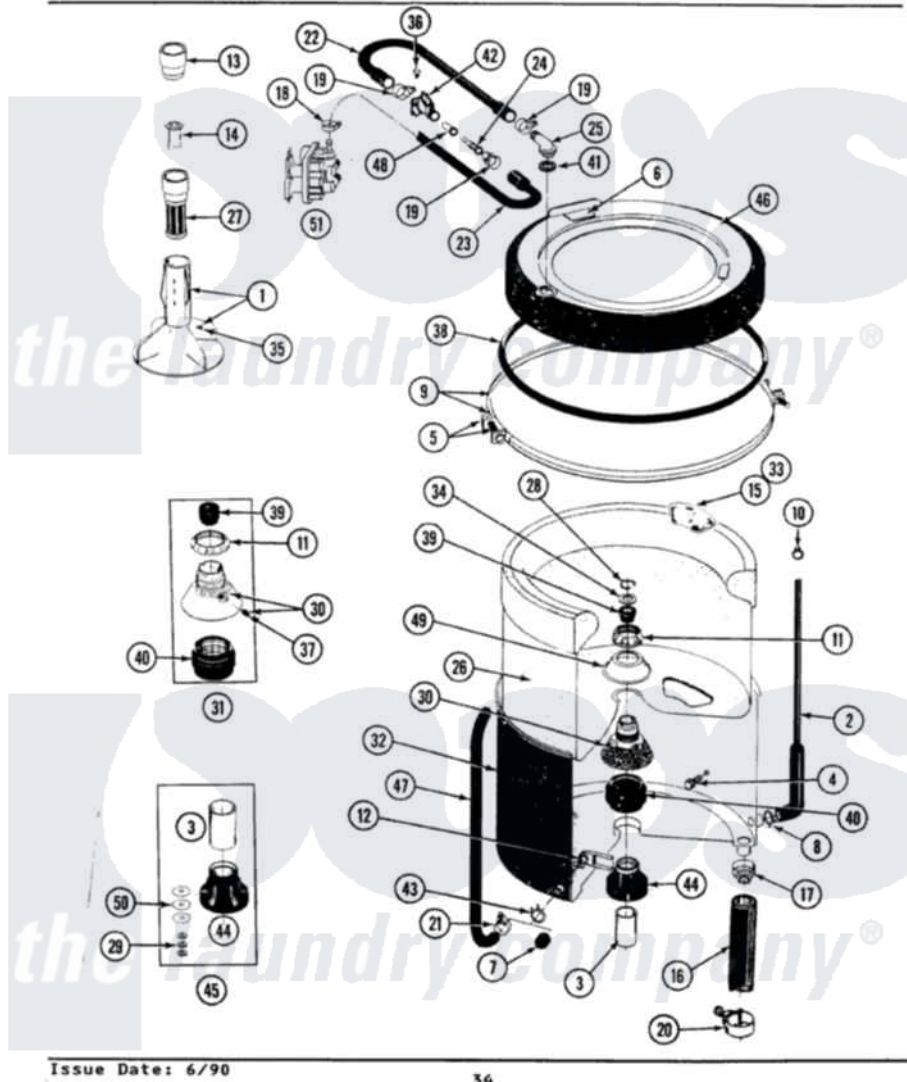

# Maytag A1910 07 - TUB, AGITATOR, MOUNTING STEM & SEAL

SECTION: TUB, AGITATOR, MOUNTING STEM & SEAL  
 MODEL: ALL MODELS

Issue Date: 6/90

34

Maytag [Residential Maytag A1910 Washer Parts](#) Parts Diagram 07 - TUB, AGITATOR, MOUNTING STEM & SEAL  
 Click on the part number to view part

Item	Original Part Number	Replaced By	Status	Part Description
1	<a href="#">207538</a>			Agitator W/Lock Screw
2	212942	<a href="#">22001619</a>		Tube, Water Level Switch
3	<a href="#">211130</a>			Bearing Liner, Tub Bearing
4	200744	<a href="#">W10175939</a>		Bolt
"	205254	<a href="#">W10175938</a>		Bolt
5	<a href="#">205529</a>			Nut And Bolt Kit For Tub Clam
6	<a href="#">215232</a>			Bumper, Unbalance
8	<a href="#">211641</a>			Clamp, 1-1/16"
9	<a href="#">200846</a>			Clamp - Tub Cover
10	410296	<a href="#">596669</a>		Clamp, Manifold
11	211047	<a href="#">6-2110472</a>		Nut- Clamp
12	<a href="#">214434</a>			Spout, Deflector
14	<a href="#">215733</a>			Dispensing Cup
16	<a href="#">Y212989</a>			Hose, Outer Tub To Pump
17	200900	<a href="#">616099</a>		Clamp
18	<a href="#">201575</a>			Clamp, Hose