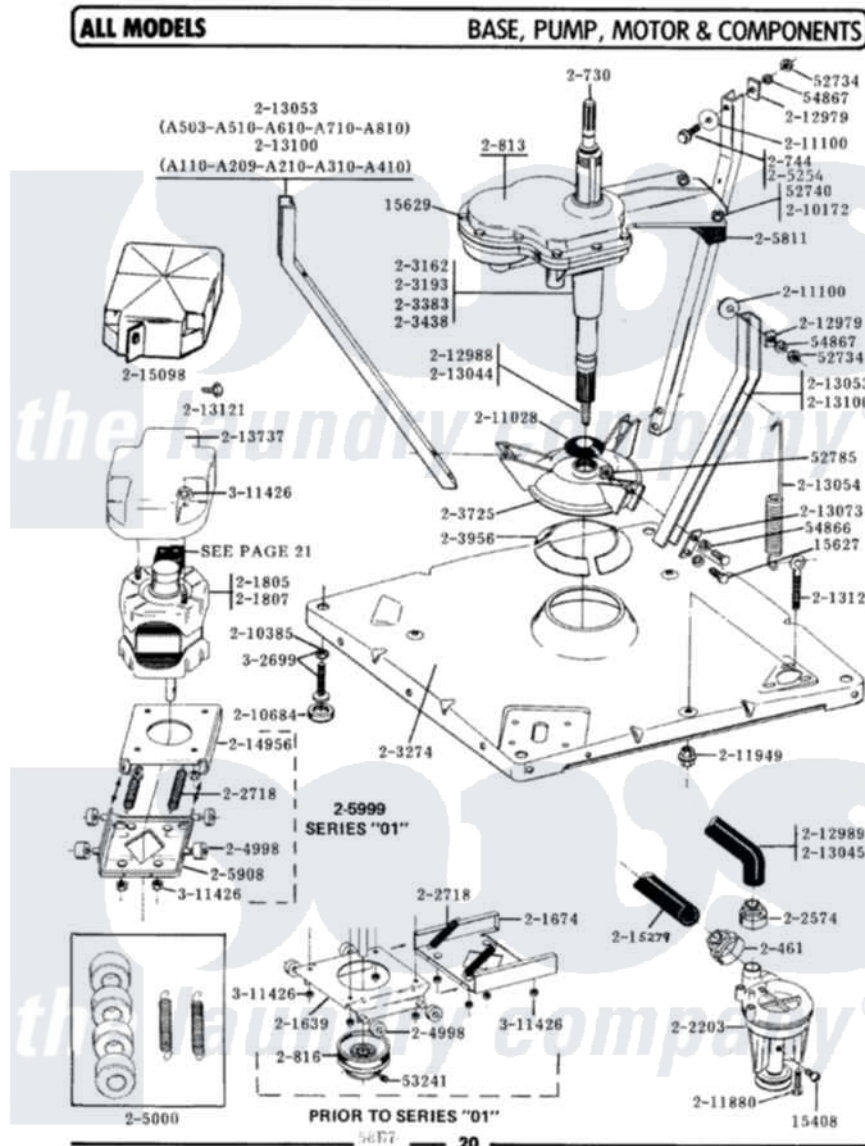

Maytag A209 01 - BASE, PUMP, MOTOR & COMPONENTS

Maytag Residential Maytag A209 Washer Parts Diagram 01 - BASE, PUMP, MOTOR & COMPONENTS
 Click on the part number to view part

Item	Original Part Number	Replaced By	Status	Part Description
1	Y015408	22003235		Screw, Bearing Insert
2	Y015627			Screw- Hex
3	Y015629			Bolt, Grinding Chamber
4	Y052734			Nut, Carrage Bolts And Bracket
5	Y052740	62739		Nut, Lock
6	Y052785			Nut, Brace To Damper
7	Y053241			Set Screw, Motor Pulley
8	Y054866	486009		Lockwasher
9	Y054867			Washer, Lock
10	200461	285655		Clamp, Hose
11	200730	22002124		Shaft- Agi
12	200744	W10175939		Bolt
NI	200750		Not Available	GEAR CASE COVER
14	200813		Not Available	GEAR CASE COVER ASSEMBLY
15	200816	6-2008160		Pulley- MO