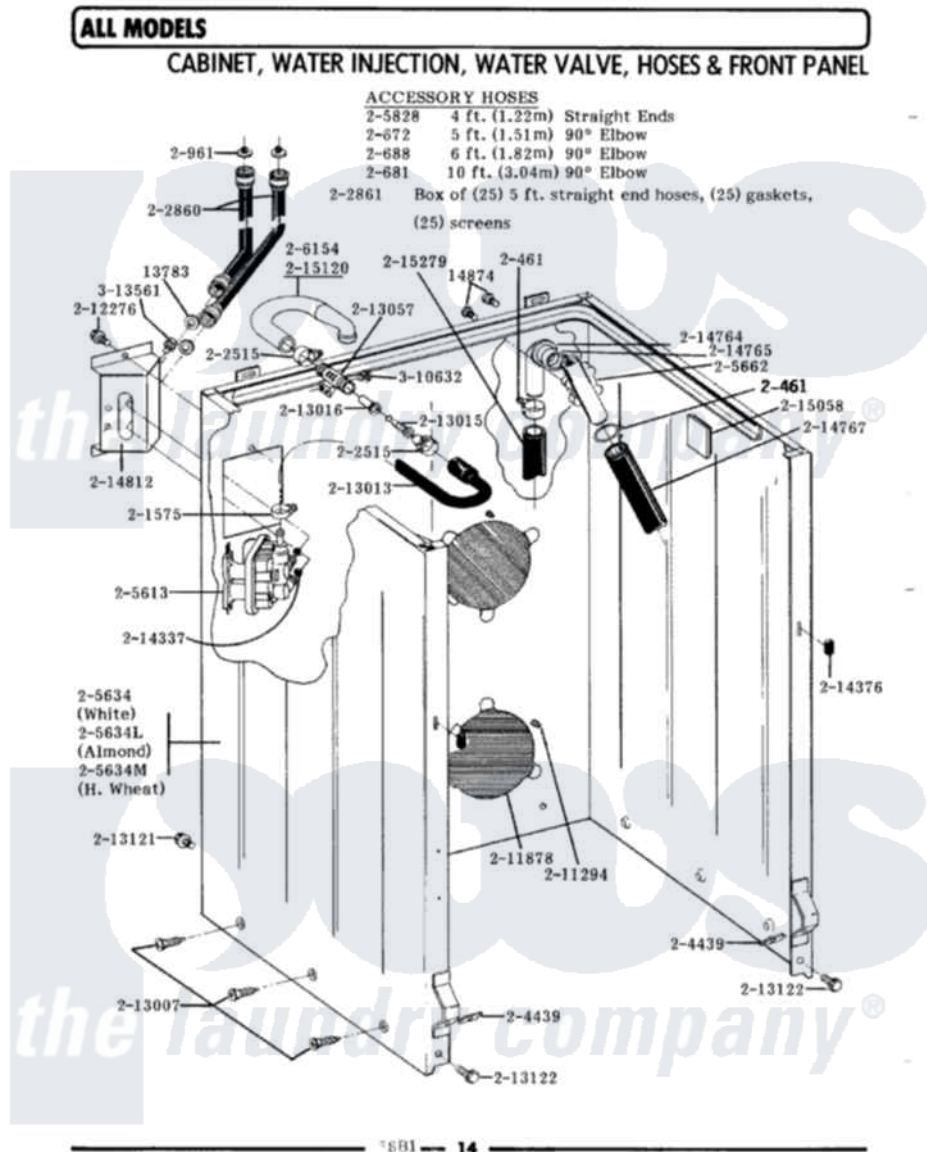

Maytag A209 02 - CBNT,WATER INJ & VALVE,HOSES & FRT PANEL

Maytag Residential Maytag A209 Washer Parts Diagram 02 - CBNT,WATER INJ & VALVE,HOSES & FRT PANEL

Click on the part number to view part

Item	Original Part Number	Replaced By	Status	Part Description
1	Y013783			Washer, Inlet Hose
2	Y014874			Screw, Idler Arm And Sleeve
3	200461	285655		Clamp, Hose
4	200672	76314		Hose, Inlet 6 Ft. Hose With Elbow
5	200681	21001467		Hose- 10'
6	200688	76314		Hose, Inlet 6 Ft. Hose With Elbow
NI	Y200832			Capacitor
8	200961	12001413		Strainer And Washer Kit
9	201575			Clamp, Hose
10	202515	596669		Clamp, Manifold
11	202860			Inlet Hose Assembly
12	202861	202860		Inlet Hose Assembly
NI	203237			No.17 Wire With Terminal
14	204439			Screw And Fstner Assembly

15	205613		Water Valve
16	205634	22203319	Cabinet
19	205662	206638	Siphon Break
20	205828	202860	Inlet Hose Assembly
NI	206103		Capacitor Kit
22	206154		Injector Tube With Seal
NI	211149		Clip, Capacitor
24	211294	90767	Screw, 8A X 3/8 HeX Washer Head Tapping
25	211878	Not Available	PLATE, ACCESS
26	212276	W10116760	Screw
NI	212982	22001650	Fastener, Spring
"	212998	Not Available	PANEL, FRONT (WHT)
30	213007		Xfor Cabinet See Cabinet, Back
31	213013		Hose, Injector
32	213015		Nozzle, Injector
33	213016	216201	Nozzle
34	213057	22213057	Sleeve- In
35	213121	3400111	Screw, 12-14 X 5/8
36	213122	27001200	Screw
NI	213846		Guard, Belt
38	214337	96160	Screen
39	214376	22002331	Spacer, Front Panel
40	214764	208847	Elbow
41	214765		Gasket, Siphon Break
42	214767	22001448	Hose, Pump
43	214768	211704	Hose, Drain
44	214812	22002361	Bracket, Water Valve
45	200461	285655	Clamp, Hose
46	215058		Pad, Cabinet Bumper
47	215120		Seal For Injector Tube
48	Y310632	1163839	Screw
49	Y313561		Screw---NA