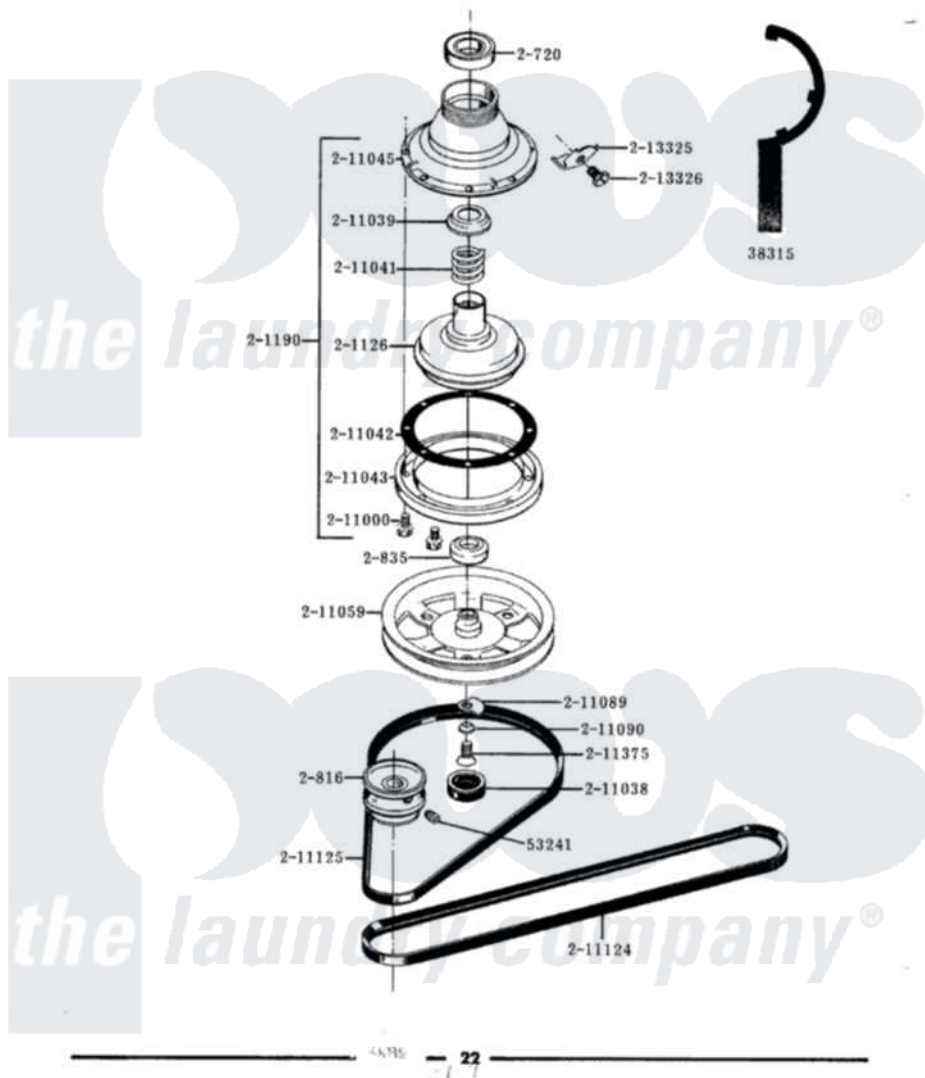

ALL MODELS **CLUTCH, BRAKE & BELTS**

Maytag Residential Maytag A209 Washer Parts Parts Diagram 03 - CLUTCH, BRAKE & BELTS
 Click on the part number to view part

Item	Original Part Number	Replaced By	Status	Part Description
1	Y038315	038315		Tool
2	Y053241			Set Screw, Motor Pulley
3	Y200720	22003441		Bearing, Rear
4	200816	6-2008160		Pulley- MO
5	200835			Bearing, Brake Rotor
6	201126	6-2011900		Brake Asse
7	201190	6-2011900		Brake Asse
8	211000			SCREW, BRAKE DRUM (HEX HEAD)
9	211038		Not Available	CAP, OIL RETAINER
10	211039	6-2011900		Brake Asse
11	211041	6-2011900		Brake Asse
12	211042	6-2011900		Brake Asse
13	211043	6-2011900		Brake Asse
14	211045	6-2011900		Brake Asse
15	211059	6-2301530		Pulley
16	211089			Lug, Stop Pulley

17	211090	22003555	Washer, Stop Lug
18	211124		Part Not Used
19	211125		V Belt, Drive Pulley
20	211375	681582	Screw
21	213325		Clip, Retaining
22	213326		Bolt, Sems Retaining Clip