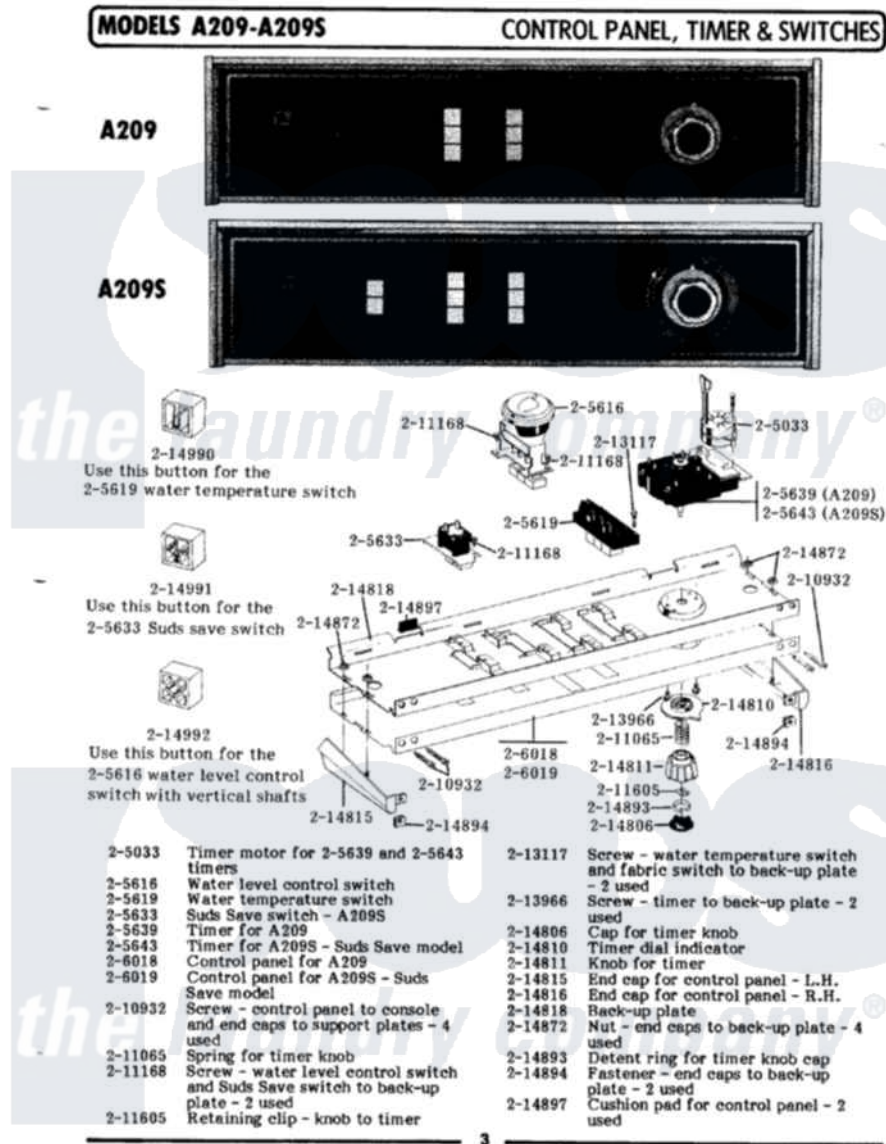

# Maytag A209 04 - CONTROL PANEL, TIMER & SWITCHES

Maytag Residential Maytag A209 Washer Parts Parts Diagram 04 - CONTROL PANEL, TIMER & SWITCHES  
 Click on the part number to view part

Item	Original Part Number	Replaced By	Status	Part Description
1	205033	<a href="#">22205033</a>		Motor- Tim
2	<a href="#">205616</a>			Water Level Control Switch
3	205619		Not Available	WATER TEMPERATURE SWITCH
5	<a href="#">205639</a>			Timer
7	206018		Not Available	CONTROL PANEL
9	<a href="#">210932</a>			Screw, No.8 X 9/16 Ctsk Note: Screw, Inlet Duct
10	<a href="#">211065</a>			Spring, Index Wheel
11	211168	<a href="#">W10139210</a>		Screw, 8-18 X 5/16
12	<a href="#">211605</a>			Bezel, Timer Dial
13	213117	<a href="#">67006908</a>		Screw, Ice Rack
14	213966	<a href="#">3400014</a>		Screw
15	214806		Not Available	CAP FOR TIMER KNOB
16	214810	<a href="#">22001571</a>		Bezel, Timer Dial
17	<a href="#">214811</a>			Knob For Timer
18	<a href="#">214815</a>			End Cap F/Control Panel-LH

19	<a href="#">214816</a>		End Cap F/Control Panel-RH
20	<a href="#">214818</a>		Back Up Plate
21	<a href="#">214872</a>		Palnut, End Cap Note: Nut, Lamp Holder
22	214893	Not Available	DETENT RING F/TIMER KNOB CA
23	<a href="#">214894</a>		Fastener, End Cap
24	<a href="#">214897</a>		Pad, Control Panel