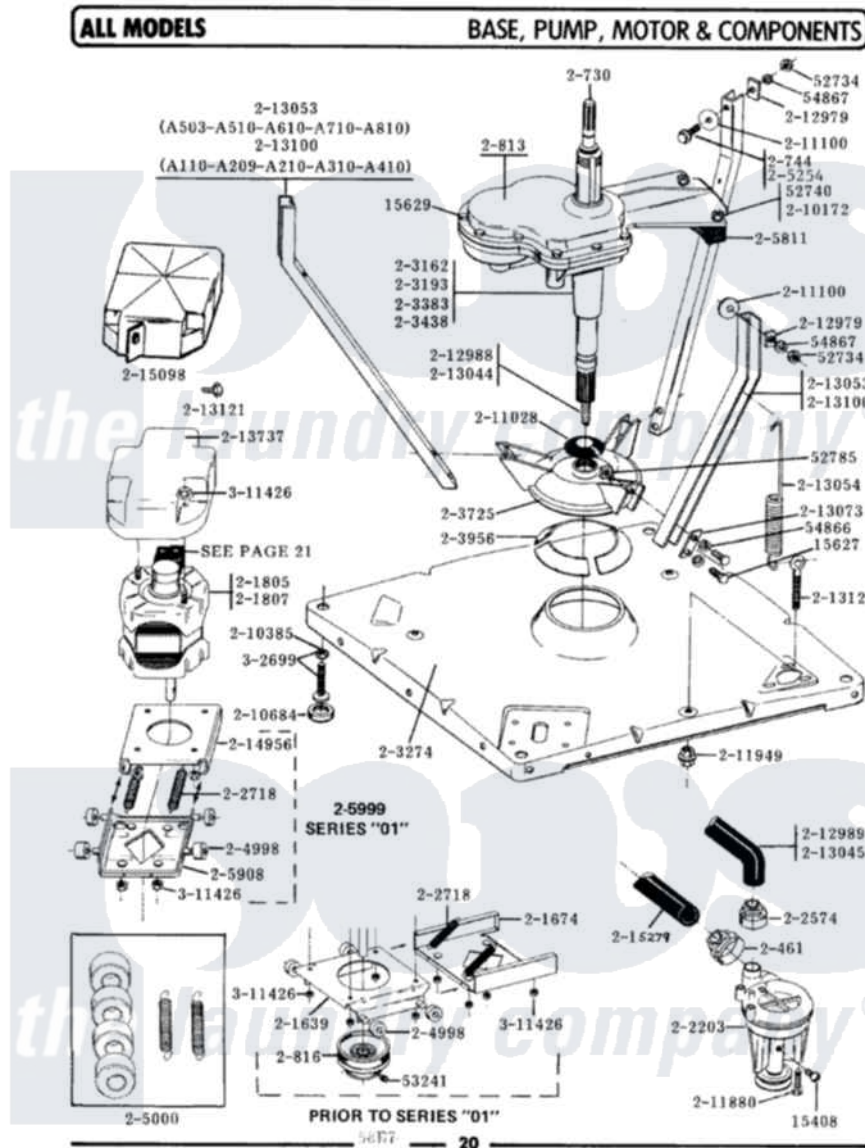

Maytag A209S 01 - BASE, PUMP, MOTOR & COMPONENTS

Maytag Residential Maytag A209S Washer Parts Parts Diagram 01 - BASE, PUMP, MOTOR & COMPONENTS
Click on the part number to view part

Item	Original Part Number	Replaced By	Status	Part Description
1	Y015408	22003235		Screw, Bearing Insert
2	Y015627			Screw- Hex
3	Y015629			Bolt, Grinding Chamber
4	Y052734			Nut, Carrage Bolts And Bracket
5	Y052740	62739		Nut, Lock
6	Y052785			Nut, Brace To Damper
7	Y053241			Set Screw, Motor Pulley
8	Y054866	486009		Lockwasher
9	Y054867			Washer, Lock
10	200461	285655		Clamp, Hose
11	200730	22002124		Shaft- Agi
12	200744	W10175939		Bolt
NI	200750		Not Available	GEAR CASE COVER
14	200813		Not Available	GEAR CASE COVER ASSEMBLY
15	200816	6-2008160		Pulley- MO