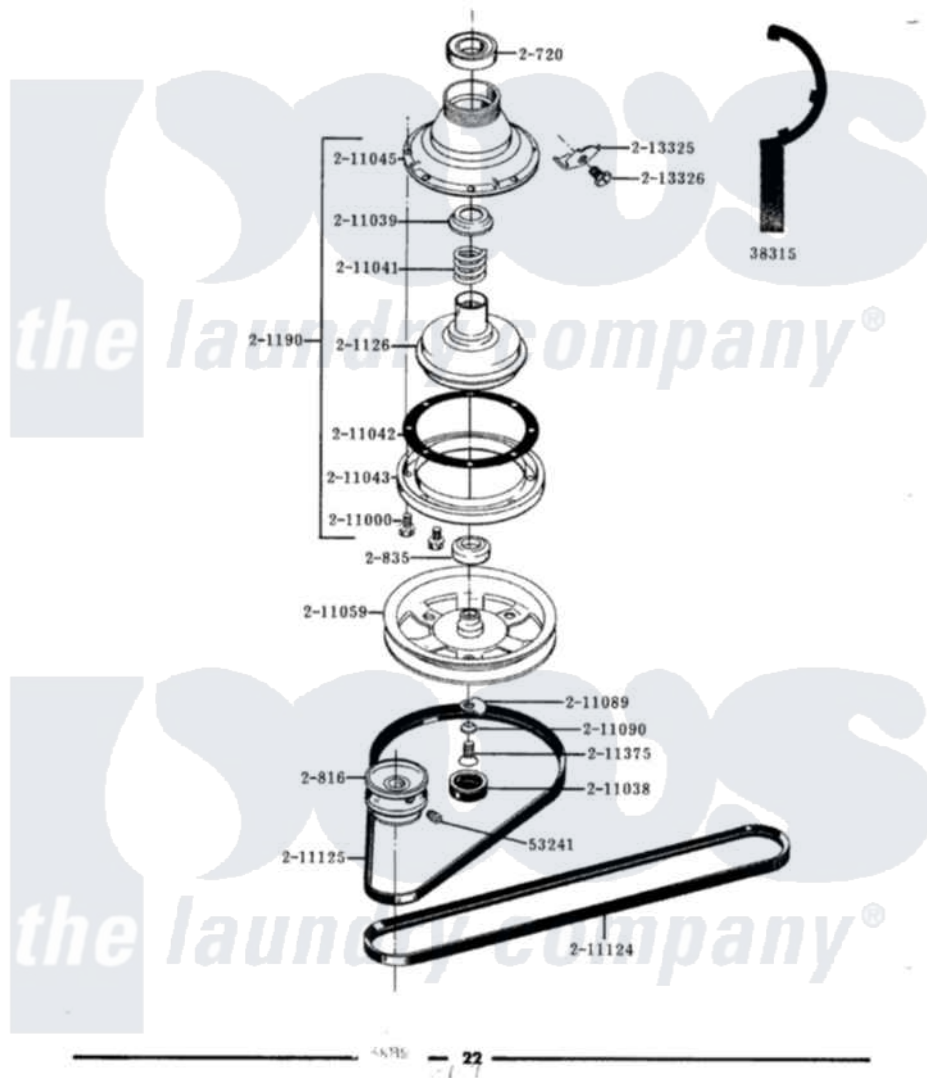

Maytag A209S 03 - CLUTCH, BRAKE & BELTS

ALL MODELS **CLUTCH, BRAKE & BELTS**

Maytag Residential Maytag A209S Washer Parts Parts Diagram 03 - CLUTCH, BRAKE & BELTS
 Click on the part number to view part

Item	Original Part Number	Replaced By	Status	Part Description
1	Y038315	038315		Tool
2	Y053241			Set Screw, Motor Pulley
3	Y200720	22003441		Bearing, Rear
4	200816	6-2008160		Pulley- MO
5	200835			Bearing, Brake Rotor
6	201126	6-2011900		Brake Asse
7	201190	6-2011900		Brake Asse
8	211000			SCREW, BRAKE DRUM (HEX HEAD)
9	211038		Not Available	CAP, OIL RETAINER
10	211039	6-2011900		Brake Asse
11	211041	6-2011900		Brake Asse
12	211042	6-2011900		Brake Asse
13	211043	6-2011900		Brake Asse
14	211045	6-2011900		Brake Asse
15	211059	6-2301530		Pulley
16	211089			Lug, Stop Pulley

17	211090	22003555	Washer, Stop Lug
18	211124		Part Not Used
19	211125		V Belt, Drive Pulley
20	211375	681582	Screw
21	213325		Clip, Retaining
22	213326		Bolt, Sems Retaining Clip