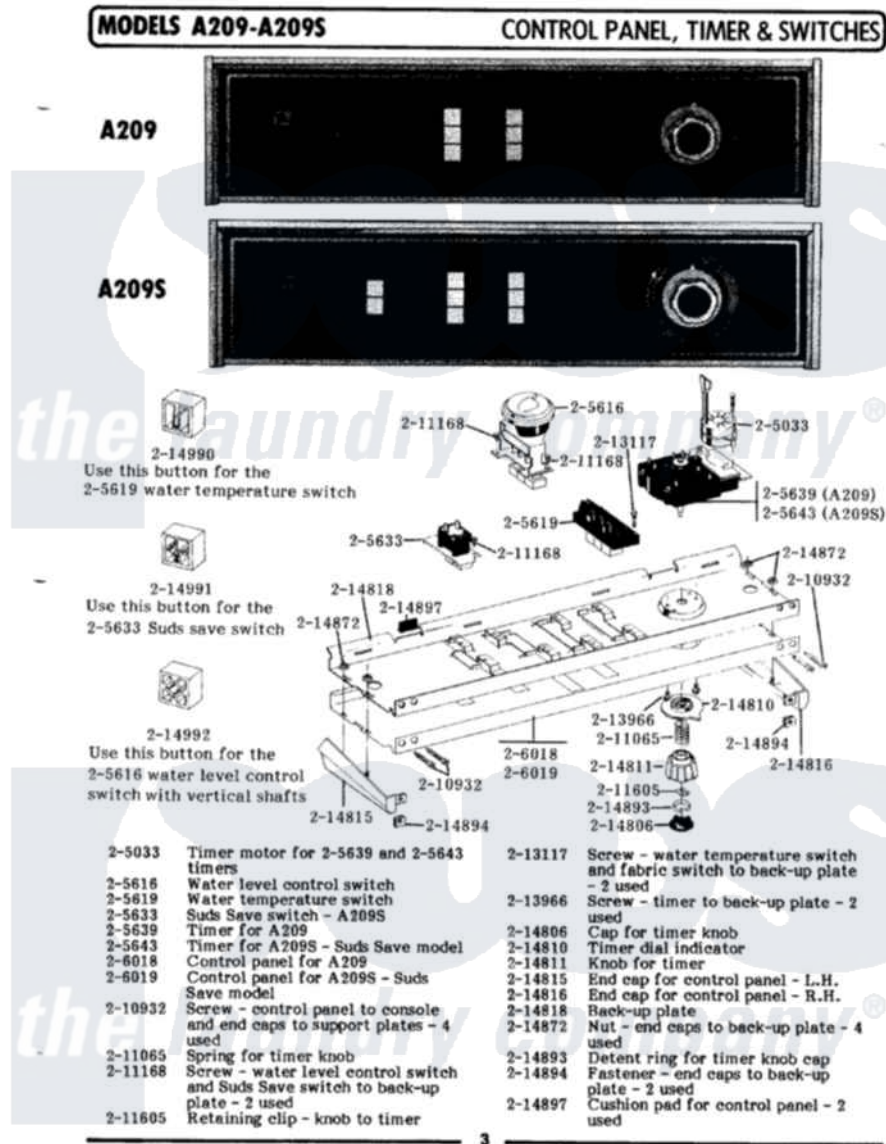

Maytag A209S 04 - CONTROL PANEL, TIMER & SWITCHES

Maytag [Residential Maytag A209S Washer Parts](#) Parts Diagram 04 - CONTROL PANEL, TIMER & SWITCHES
 Click on the part number to view part

Item	Original Part Number	Replaced By	Status	Part Description
1	205033	22205033		Motor- Tim
2	205616			Water Level Control Switch
3	205619		Not Available	WATER TEMPERATURE SWITCH
4	205633			Suds Save Switch
6	205643			Timer
8	206019		Not Available	CONTROL PANEL
9	210932			Screw, No.8 X 9/16 Ctsk Note: Screw, Inlet Duct
10	211065			Spring, Index Wheel
11	211168	W10139210		Screw, 8-18 X 5/16
12	211605			Bezel, Timer Dial
13	213117	67006908		Screw, Ice Rack
14	213966	3400014		Screw
15	214806		Not Available	CAP FOR TIMER KNOB
16	214810	22001571		Bezel, Timer Dial
17	214811			Knob For Timer

18	214815		End Cap F/Control Panel-LH
19	214816		End Cap F/Control Panel-RH
20	214818		Back Up Plate
21	214872		Palnut, End Cap Note: Nut, Lamp Holder
22	214893	Not Available	DETENT RING F/TIMER KNOB CA
23	214894		Fastener, End Cap
24	214897		Pad, Control Panel