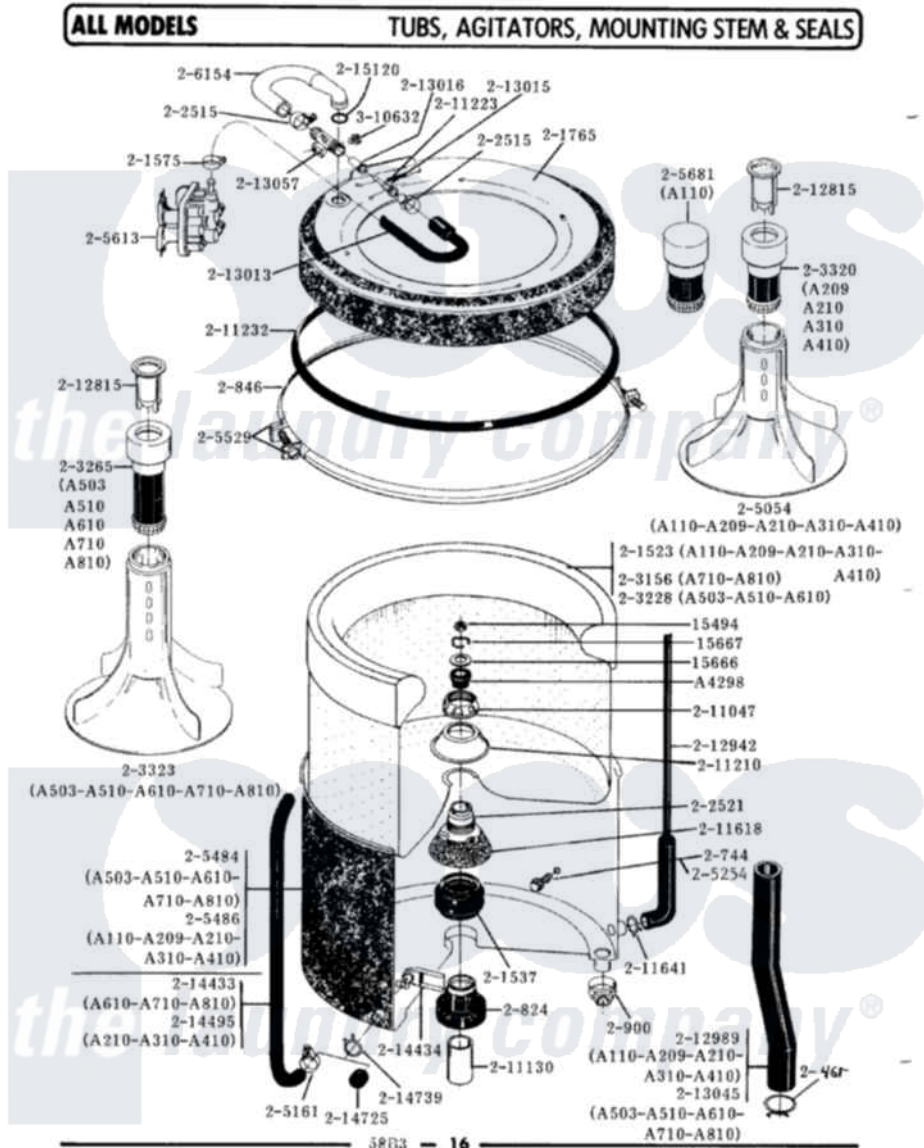

# Maytag A209S 08 - TUB, AGITATOR, MOUNTING STEM & SEAL

Maytag Residential Maytag A209S Washer Parts Parts Diagram 08 - TUB, AGITATOR, MOUNTING STEM & SEAL  
 Click on the part number to view part

Item	Original Part Number	Replaced By	Status	Part Description
1	A04298		Not Available	SEAL, AGITATOR DRIVE SHAFT
2	<a href="#">Y015494</a>			Stop Ring-Agitator Shaft
3	<a href="#">Y015666</a>			Washer, Retaining -
4	<a href="#">Y015667</a>			Retaining Ring
NI	<a href="#">Y054867</a>			Washer, Lock
6	200744	<a href="#">W10175939</a>		Bolt
7	200824	<a href="#">6-2040130</a>		Tub Bearin
8	<a href="#">200846</a>			Clamp - Tub Cover
9	200900	<a href="#">616099</a>		Clamp
10	201523		Not Available	INNER TUB
11	201537	<a href="#">6-2095720</a>		Mounting S
12	<a href="#">201575</a>			Clamp, Hose
13	201765		Not Available	COVER, TUB
14	202515	<a href="#">596669</a>		Clamp, Manifold
15	202521	<a href="#">6-2095720</a>		Mounting S
16	203320		Not Available	LINT FILTER - DISPENSER